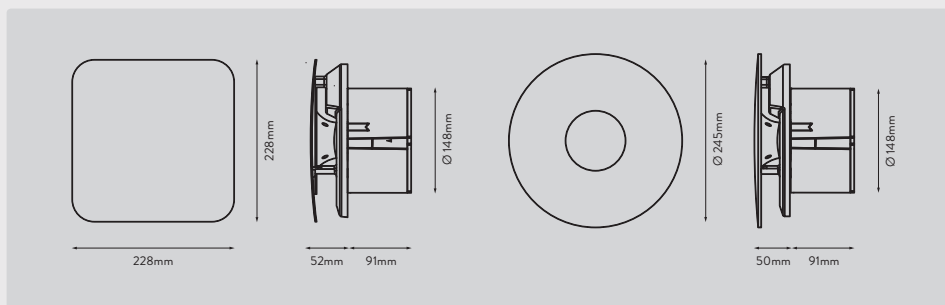

Product Features	C6S	C6TS	C6PS	C6HTS	C6R	C6TR	C6PR	C6HTR
Reference Number	93170AW	93172AW	93174AW	93176AW	93171AW	93173AW	93175AW	93177AW
Design	■	■	■	■	●	●	●	●
Standard	✓				✓			
Timer		✓		✓		✓		✓
Pullcord			✓				✓	
Humidistat				✓				✓
Backdraught Shutter	✓	✓	✓	✓	✓	✓	✓	✓