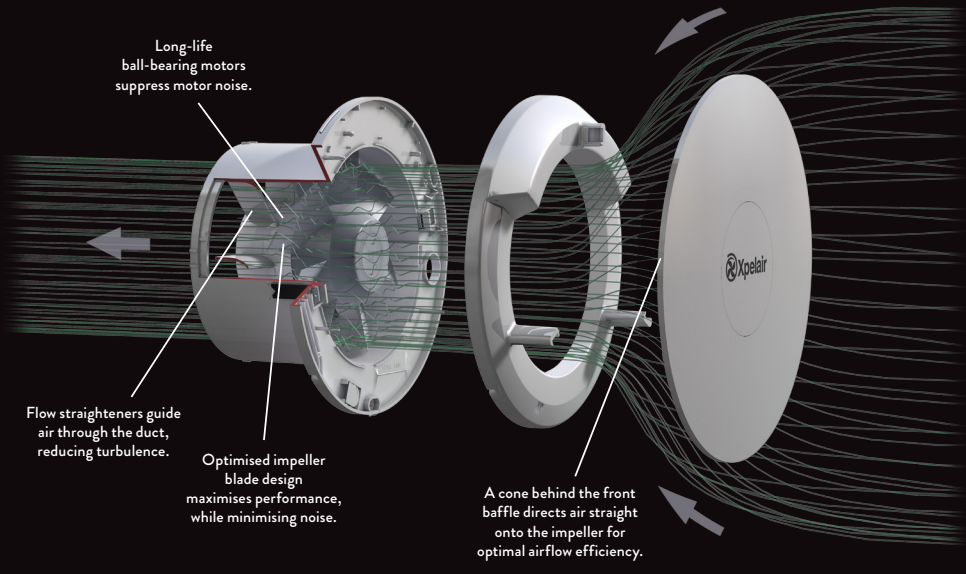

# Simply Silent™ Contour C6

## 6"/150mm axial extract fan range

The Simply Silent™ Contour C6 intermittent extract fan range has been designed to blend seamlessly with the surrounding décor. These fans control humidity, odours and mould growth effectively in kitchens, utility rooms, larger bathrooms and individual offices. The Contour 6 range has two speeds, selectable at install.

Product Features	C6S	C6TS	C6PS	C6HTS	C6R	C6TR	C6PR	C6HTR
Reference Number	93170AW	93172AW	93174AW	93176AW	93171AW	93173AW	93175AW	93177AW
Design	■	■	■	■	●	●	●	●
Standard	✓				✓			
Timer		✓		✓		✓		✓
Pullcord			✓				✓	
Humidistat				✓				✓
Backdraught Shutter	✓	✓	✓	✓	✓	✓	✓	✓