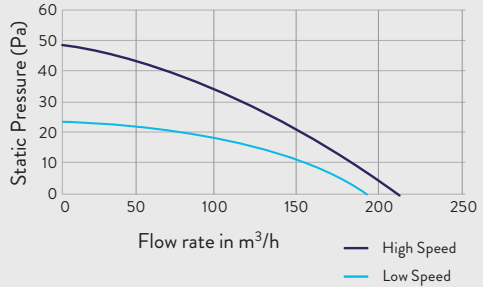

Product Selector	C6
Speeds	2
Extract Performance (l/s)	54/61
Extract Performance (m³/h)	194/217
Electrical Power Rating (W)	15/22
Specific Fan Power (W/l/s)	0.28/0.36
Sound Pressure Level (dBA@3m)	41/44
IP Rating	IPX4

Low Speed	
Static Pressure (Pa)	Flow rate in m³/h
0	193.46
3.2	182.99
5.8	172.59
9.2	161.51
12.2	149.60
14.2	136.66
16.3	122.34
17.8	106.08
19.4	86.79
21.6	61.62
23.5	0.00

High Speed	
Static Pressure (Pa)	Flow rate in m³/h
0	218.32
4.2	208.20
9.2	196.35
13	183.73
16.3	170.17
19.8	155.44
23.9	139.14
29.5	120.64
35.8	98.68
42.2	70.05
48.6	0.00