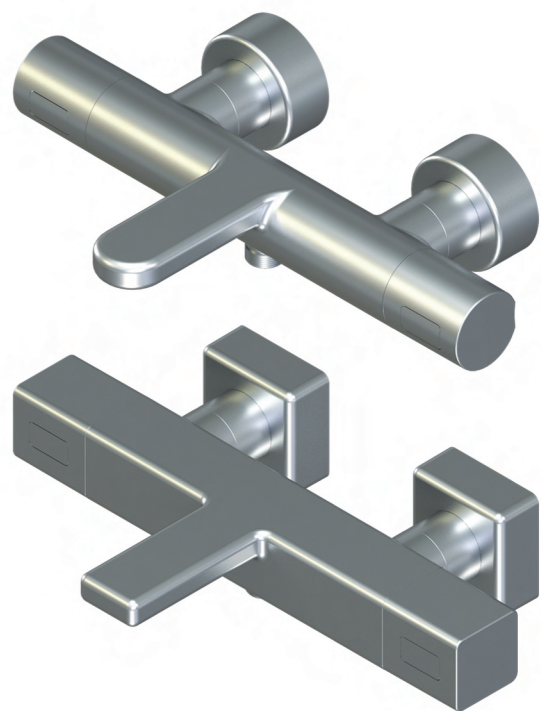

Universal Thermostat

DE Montageanleitung	AR دليل التركيب	HU Szerelési útmutató	PT Instruções de montagem
EN Installation instructions	BG Ръководство за монтаж	ID Petunjuk pemasangan	RO Manual de montaj
ES Instrucciones de montaje	CS Návod k montáži	JA 取付説明書	SK Návod na montáž
FR Instructions de montage	DA Monteringsvejledning	KO 설치 가이드	SL Navodila za montažo
IT Istruzioni per il montaggio	ET Paigaldusjuhend	LT Montavimo instrukcija	SV Monteringsanvisning
NL Montagehandleiding	EL Οδηγίες τοποθέτησης	LV Montāžas instrukcija	TH คู่มือการติดตั้ง
RU Инструкция по монтажу	FI Asennusohje	NO Monteringsanvisning	TR Montaj kılavuzu
ZH 安装说明	HR Uputa za montažu	PL Instrukcja montażu	UK Інструкція з монтажу