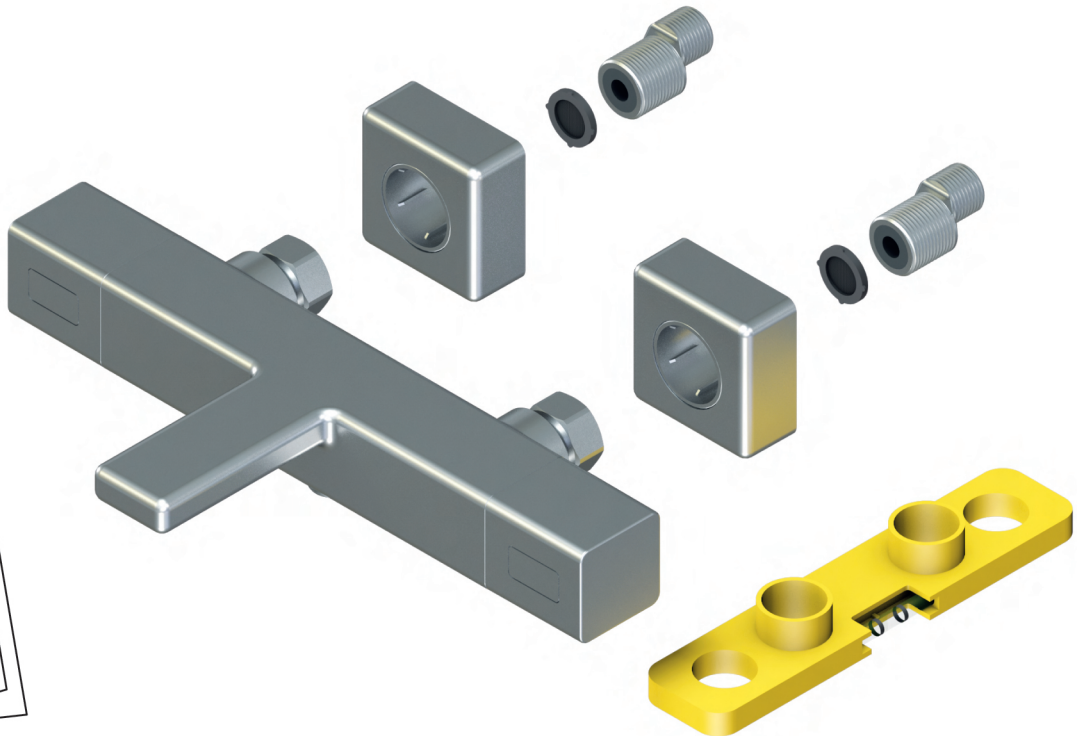

i

< 1000 kPa (10bar)

< 60 °C
< 140 °F

~ 10 °C
~ 50 °F

1

2

15,5 mm

3

1 min

4a

	mm	inch
A	150	5 ²⁹ / ₃₂

4b

	mm	inch
A	150	5 ²⁹ / ₃₂

VILLEROY & BOCH

GERMANY

*Villeroy & Boch AG
Bathroom and Wellness Division
Headquarters
66693 Mettlach
Germany*