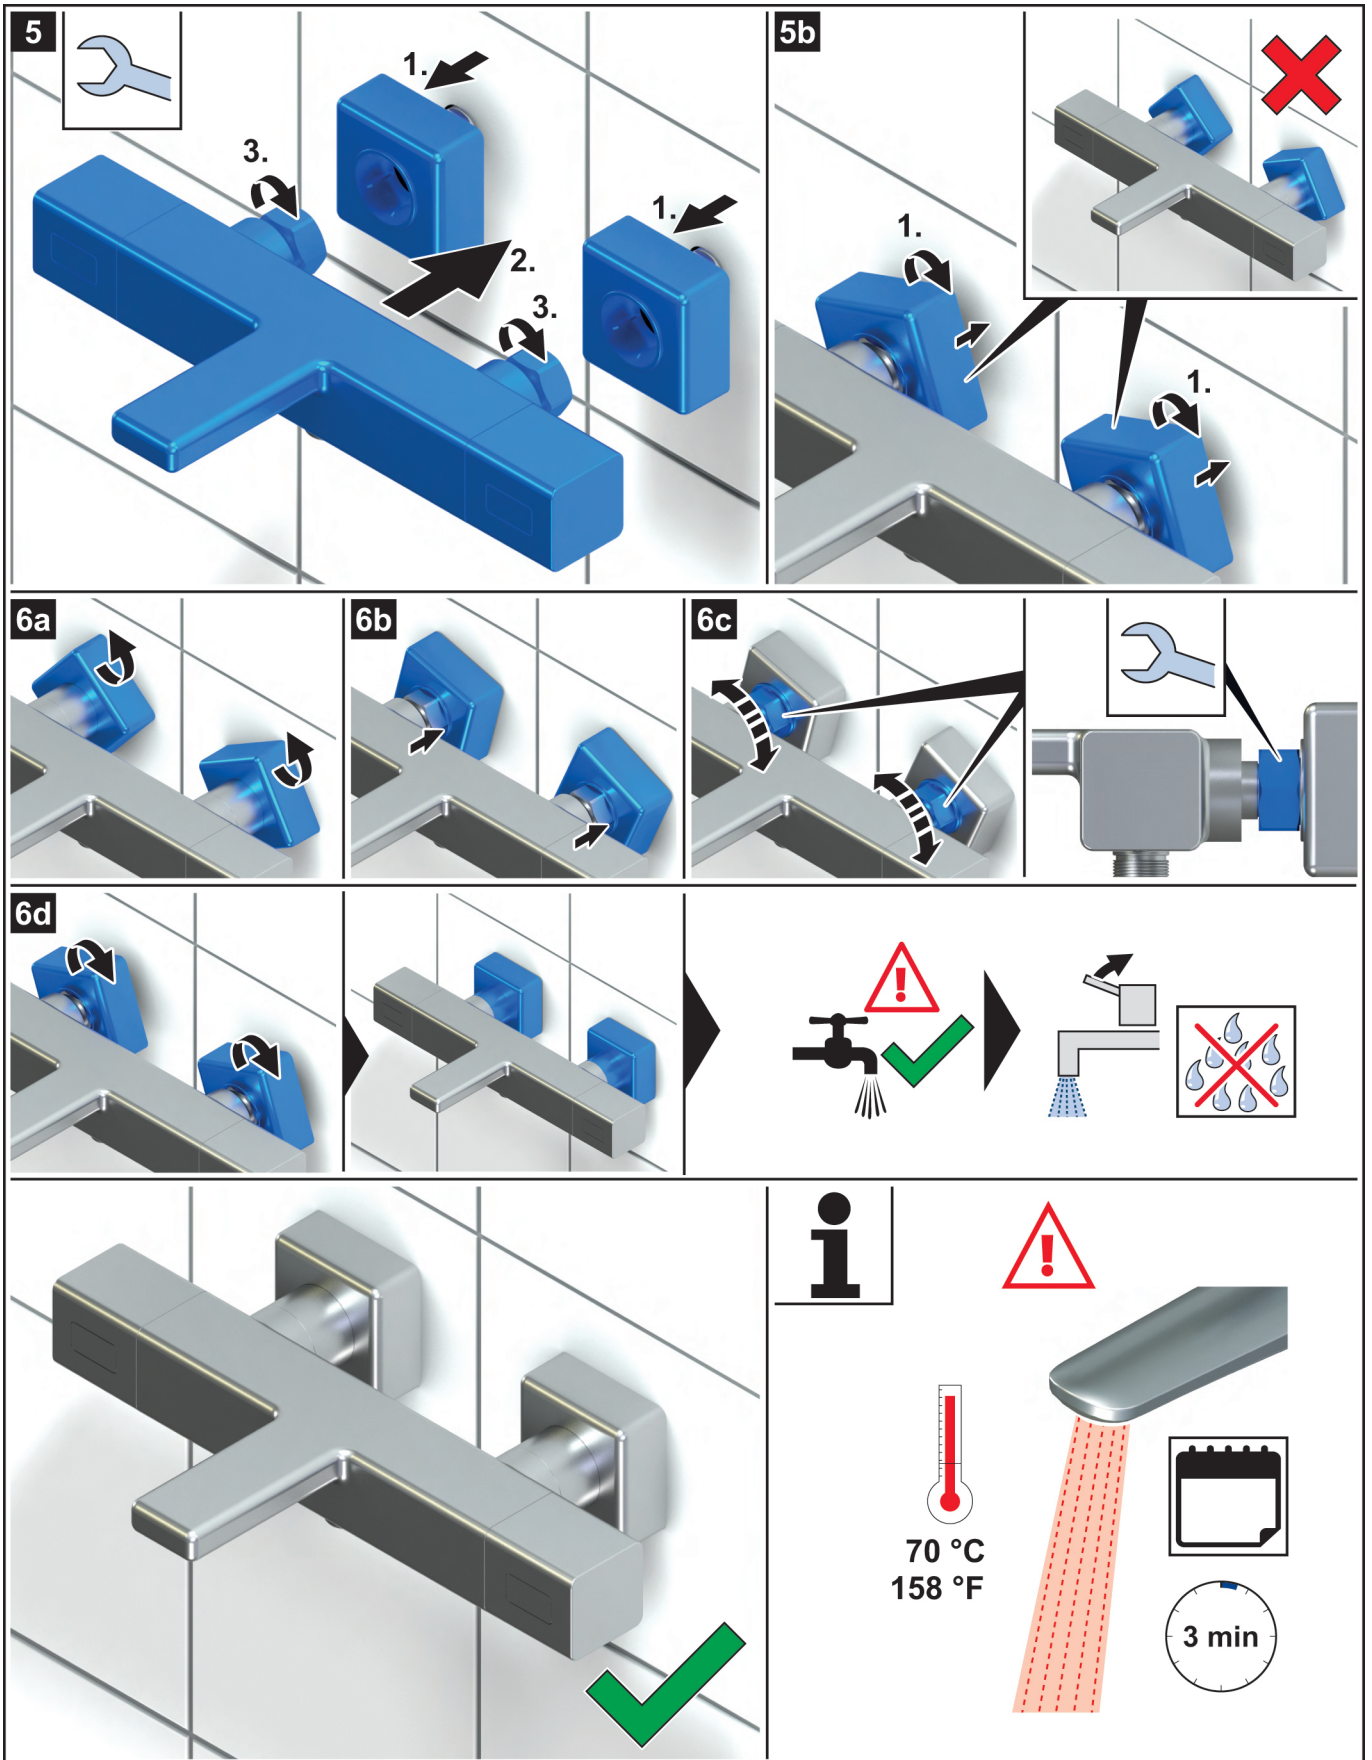

1 min

4a

	mm	inch
A	150	5 ²⁹ / ₃₂

4b

	mm	inch
A	150	5 ²⁹ / ₃₂

VILLEROY & BOCH

GERMANY

*Villeroy & Boch AG
Bathroom and Wellness Division
Headquarters
66693 Mettlach
Germany*