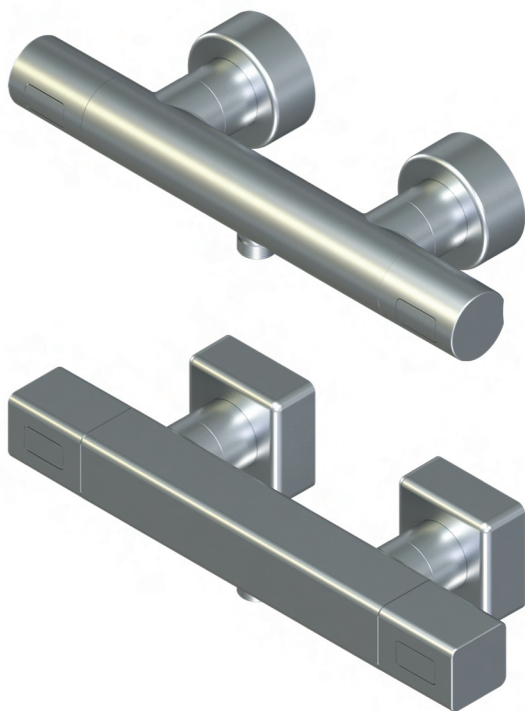

Universal Thermostat

DE Montageanleitung	AR دليل التركيب	HU Szerelési útmutató	PT Instruções de montagem
EN Installation instructions	BG Ръководство за монтаж	ID Petunjuk pemasangan	RO Manual de montaj
ES Instrucciones de montaje	CS Návod k montáži	JA 取付説明書	SK Návod na montáž
FR Instructions de montage	DA Monteringsvejledning	KO 설치 가이드	SL Navodila za montažo
IT Istruzioni per il montaggio	ET Paigaldusjuhend	LT Montavimo instrukcija	SV Monteringsanvisning
NL Montagehandleiding	EL Οδηγίες τοποθέτησης	LV Montāžas instrukcija	TH คู่มือการติดตั้ง
RU Инструкция по монтажу	FI Asennusohje	NO Monteringsanvisning	TR Montaj kılavuzu
ZH 安装说明	HR Uputa za montažu	PL Instrukcja montażu	UK Інструкція з монтажу