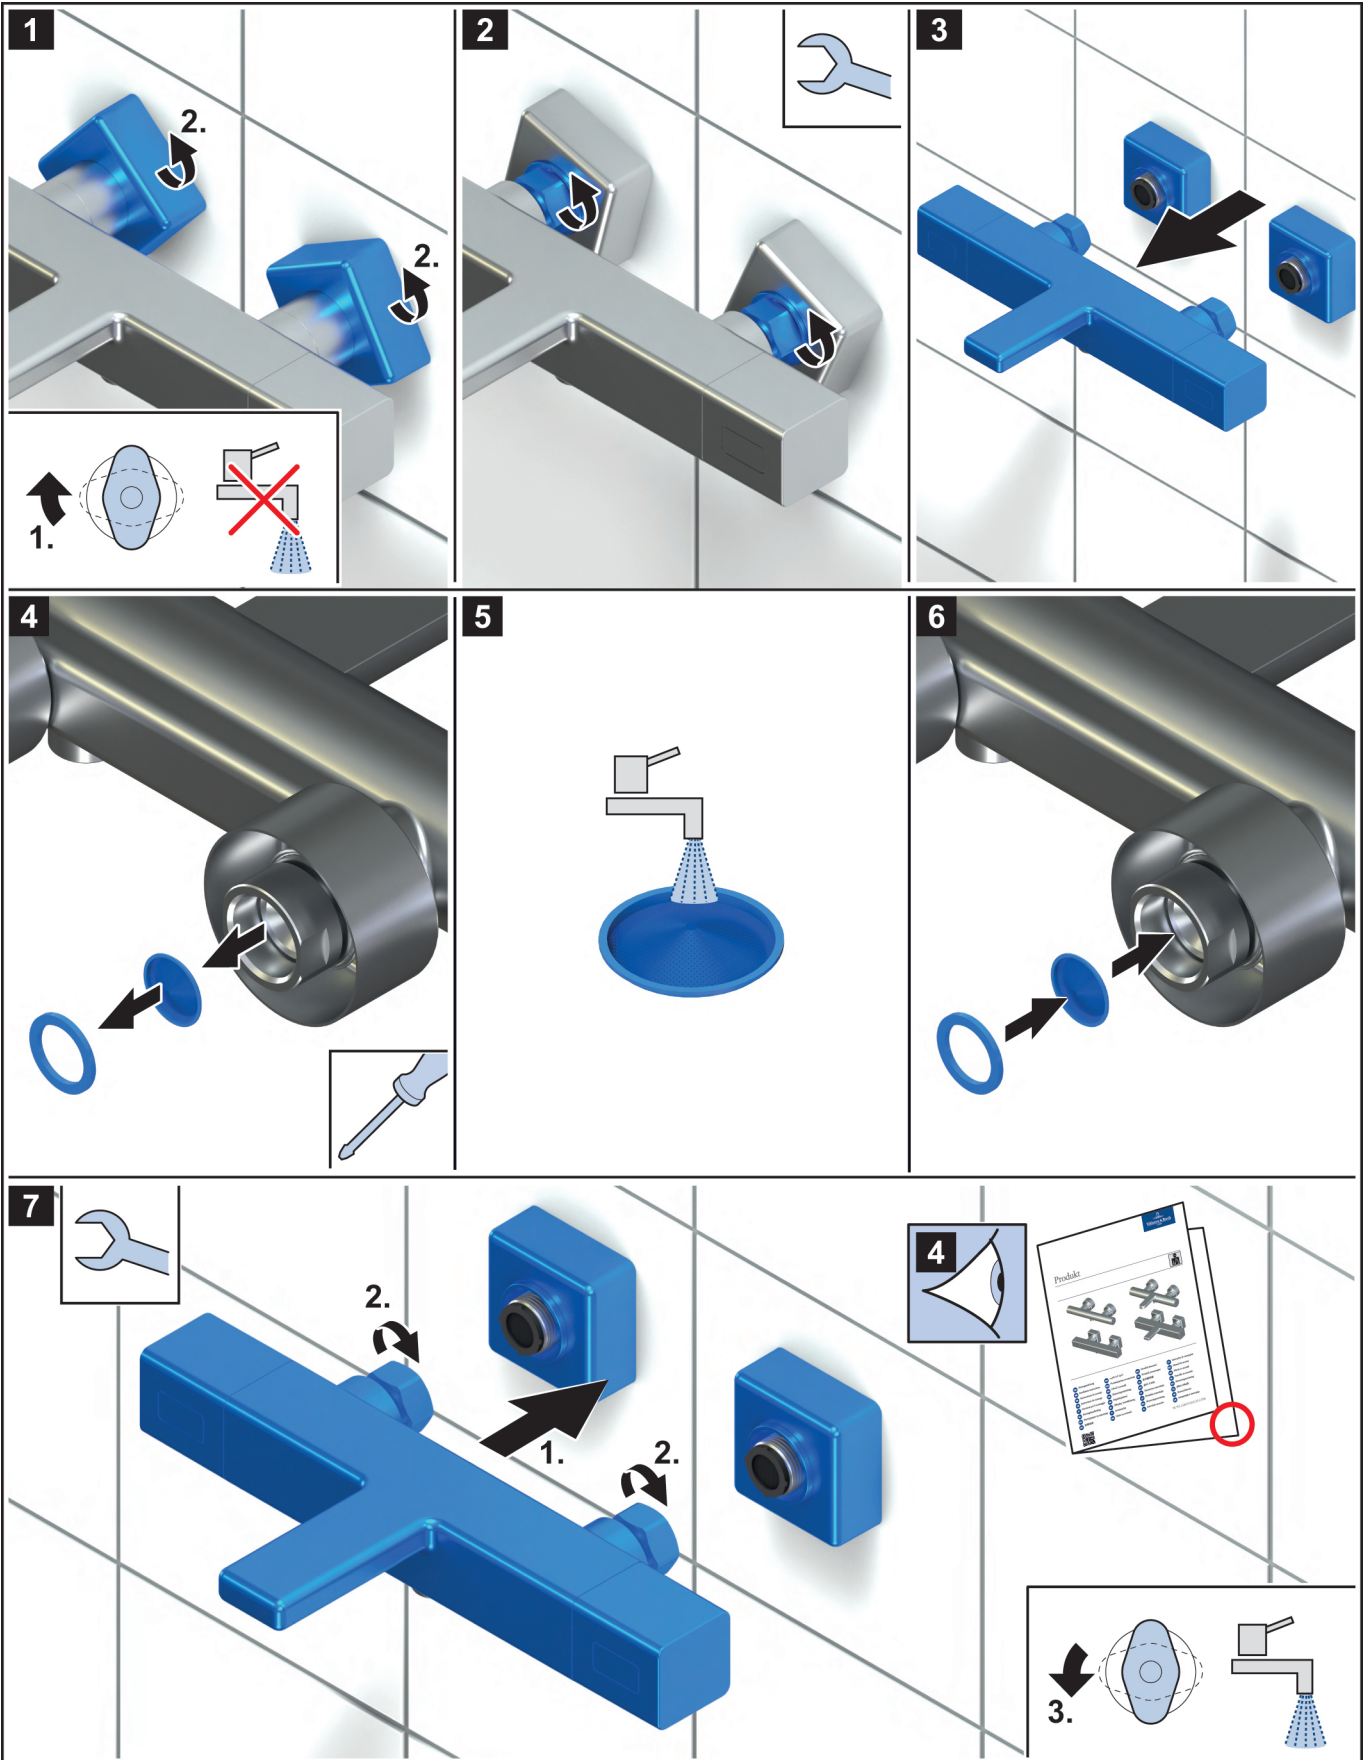

1 min

4a

	mm	inch
A	150	5 ²⁹ / ₃₂

4b

	mm	inch
A	150	5 ²⁹ / ₃₂

VILLEROY & BOCH

GERMANY

*Villeroy & Boch AG
Bathroom and Wellness Division
Headquarters
66693 Mettlach
Germany*