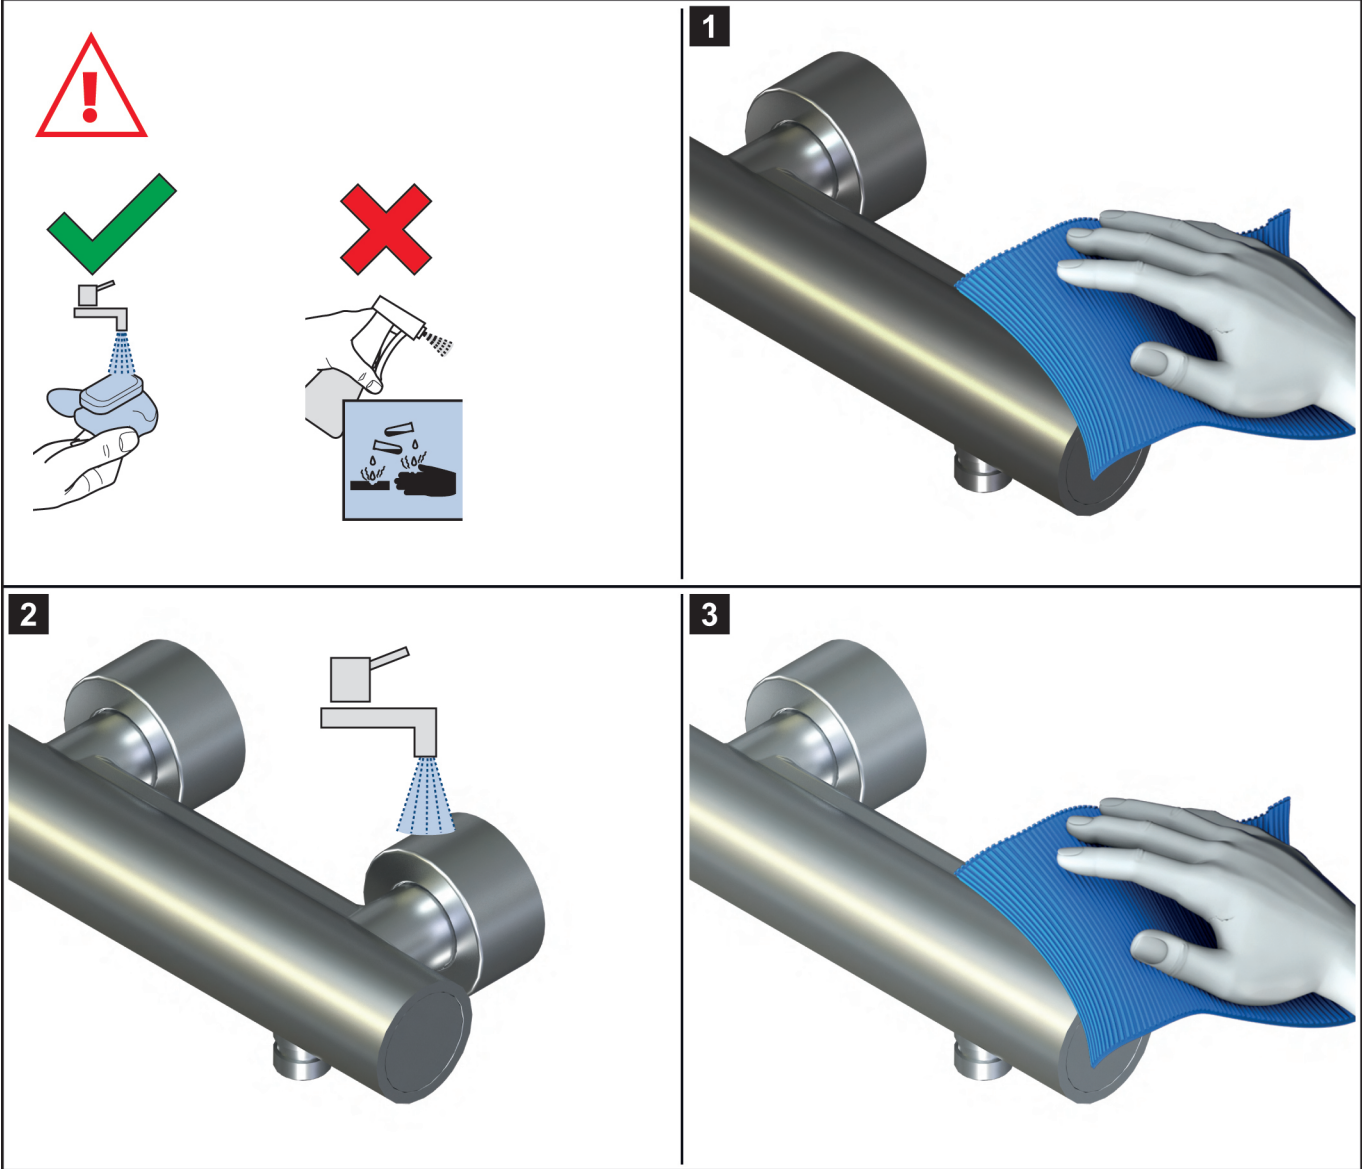

1 min

4a

	mm	inch
A	150	5 ²⁹ / ₃₂

4b

	mm	inch
A	150	5 ²⁹ / ₃₂

VILLEROY & BOCH

GERMANY

*Villeroy & Boch AG
Bathroom and Wellness Division
Headquarters
66693 Mettlach
Germany*