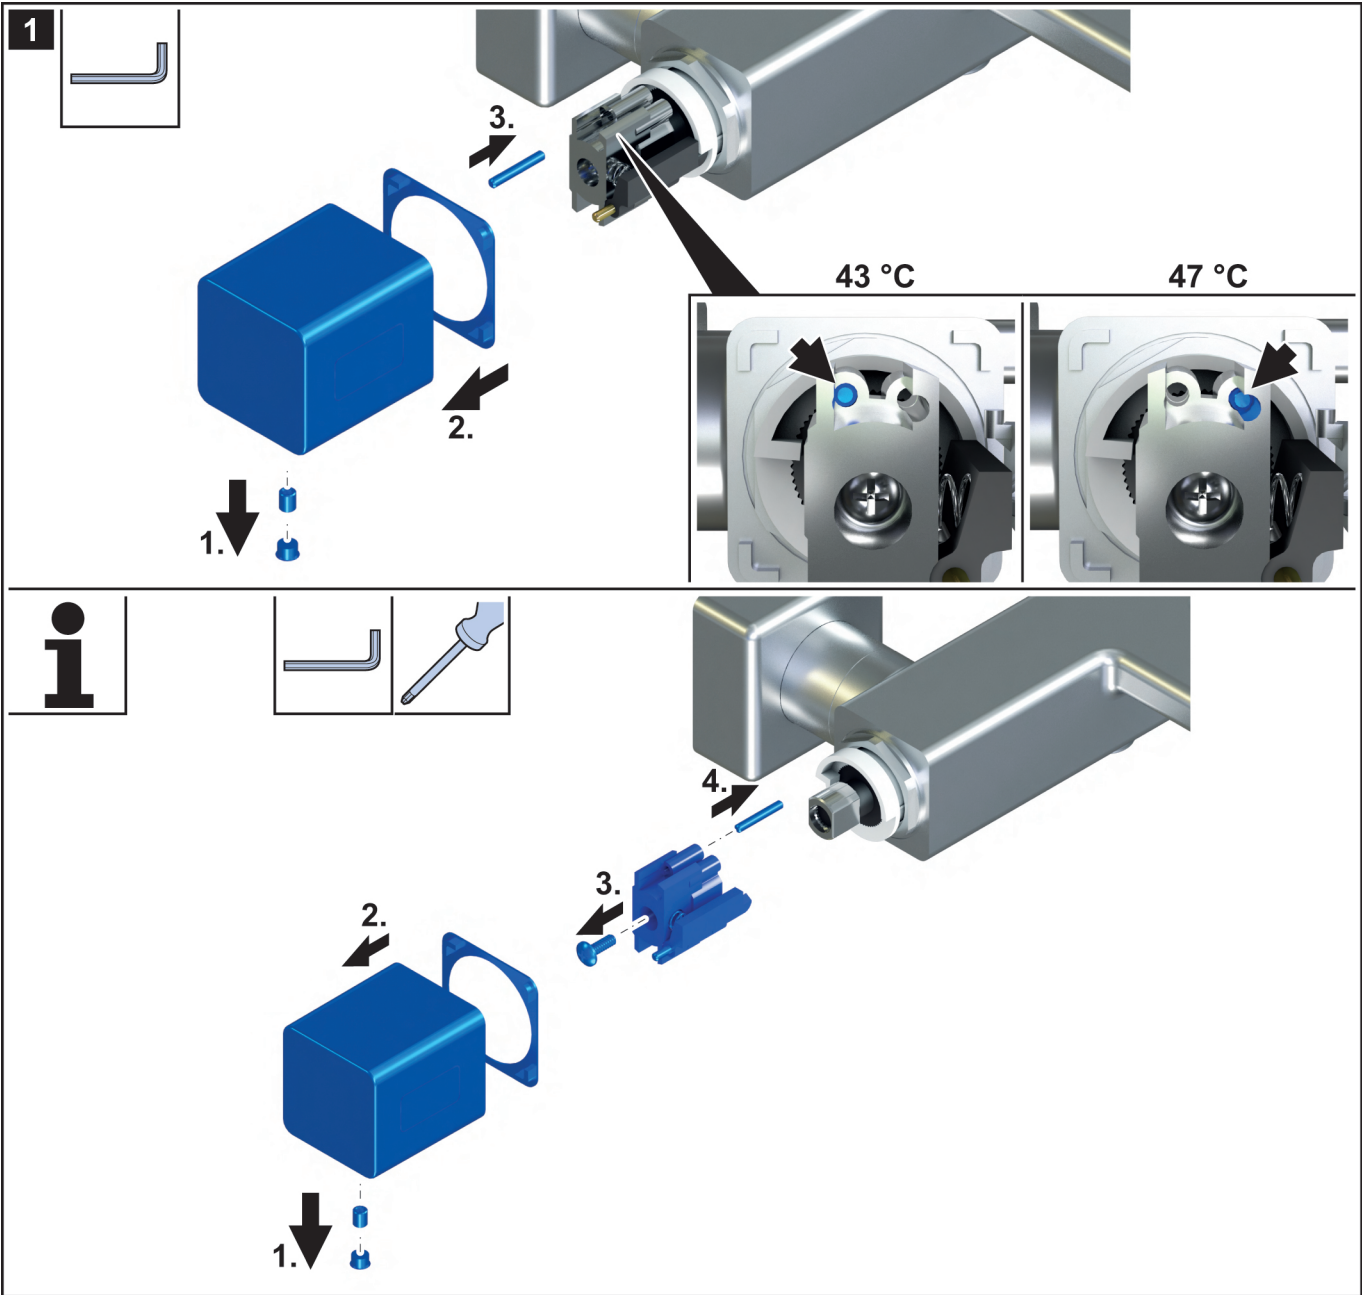

1 min

4a

	mm	inch
A	150	5 ²⁹ / ₃₂

4b

	mm	inch
A	150	5 ²⁹ / ₃₂

VILLEROY & BOCH

GERMANY

*Villeroy & Boch AG
Bathroom and Wellness Division
Headquarters
66693 Mettlach
Germany*