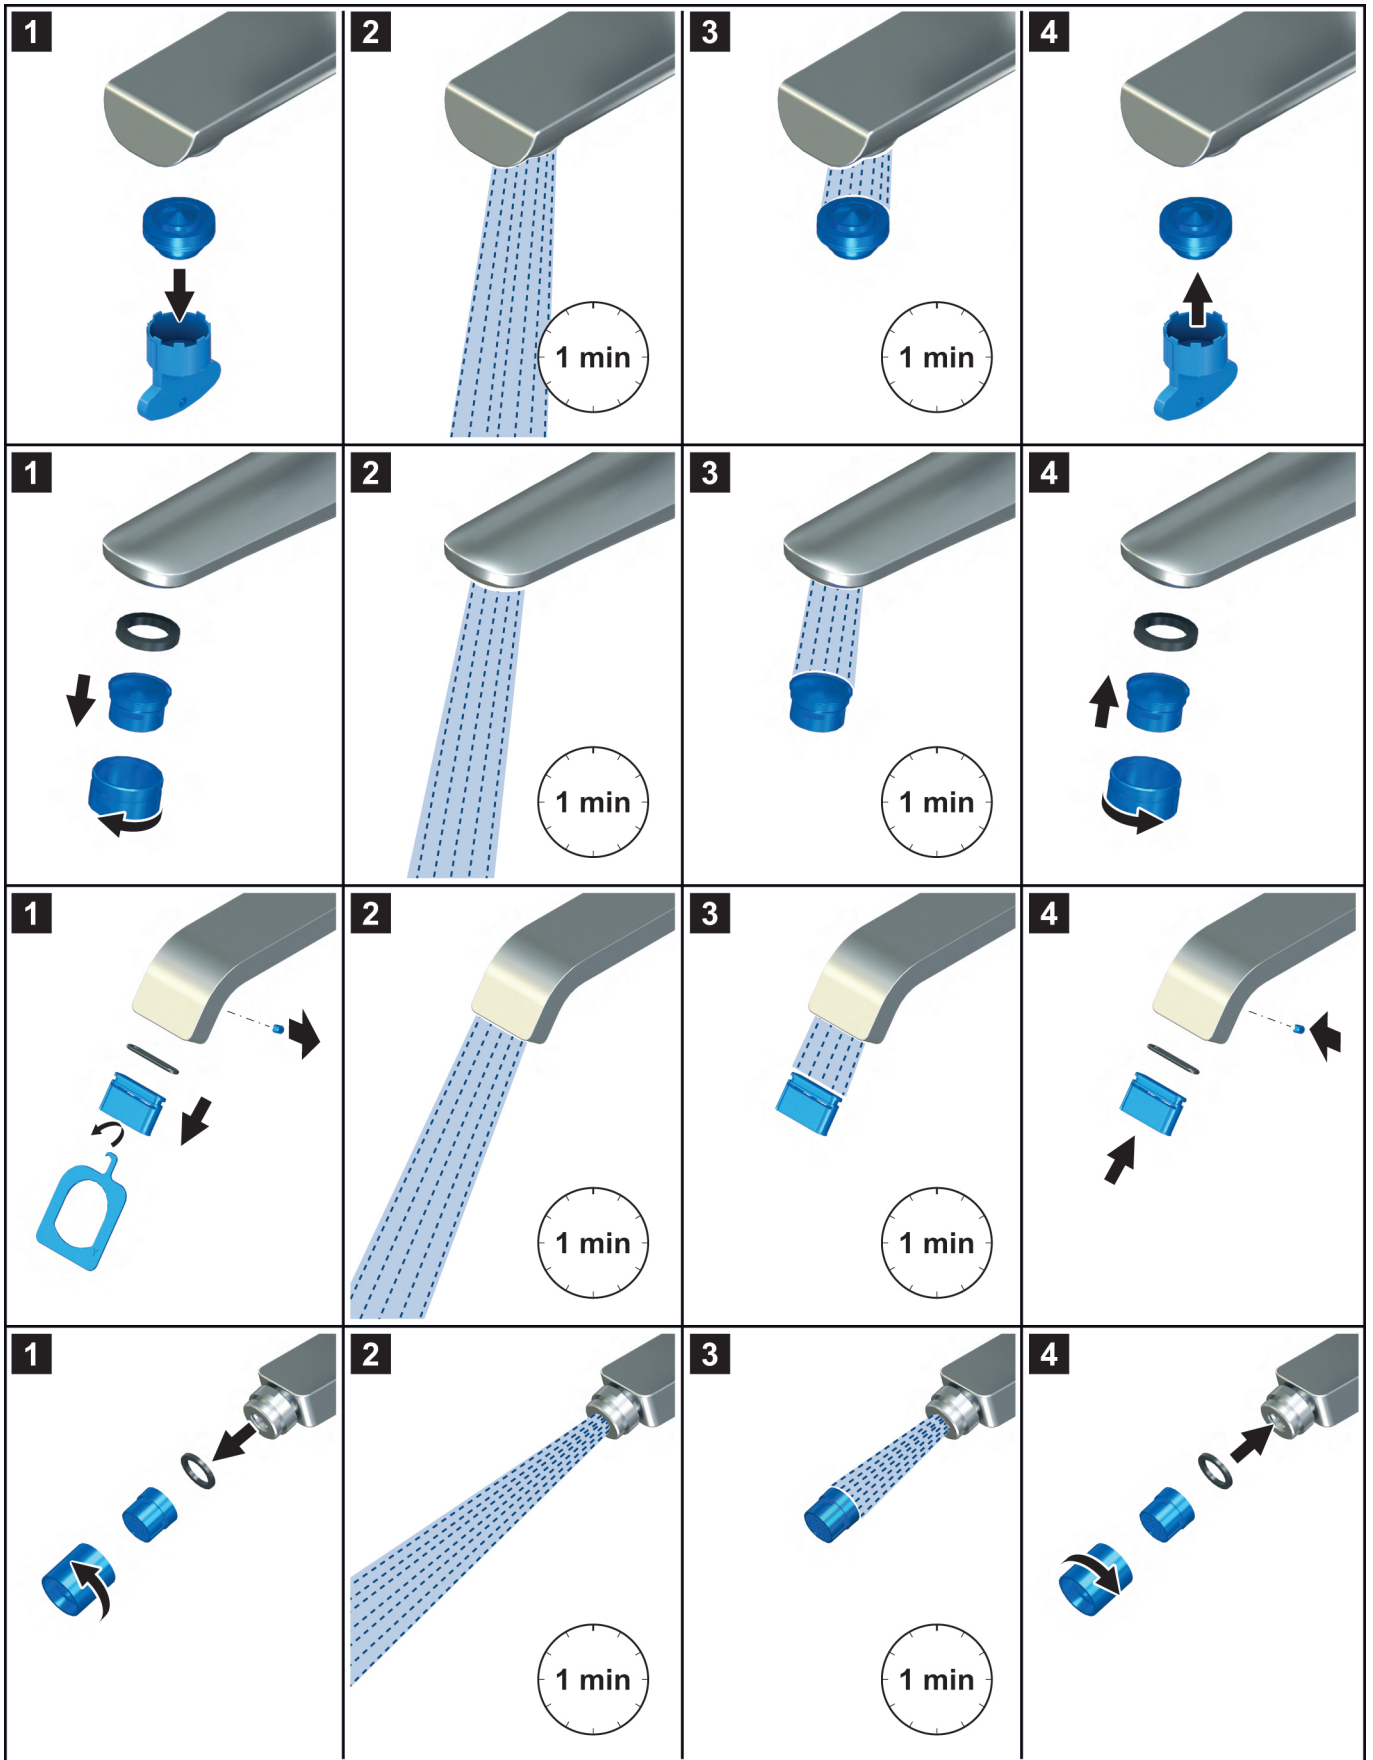

1 min

4a

	mm	inch
A	150	5 ²⁹ / ₃₂

4b

	mm	inch
A	150	5 ²⁹ / ₃₂

VILLEROY & BOCH

GERMANY

*Villeroy & Boch AG
Bathroom and Wellness Division
Headquarters
66693 Mettlach
Germany*