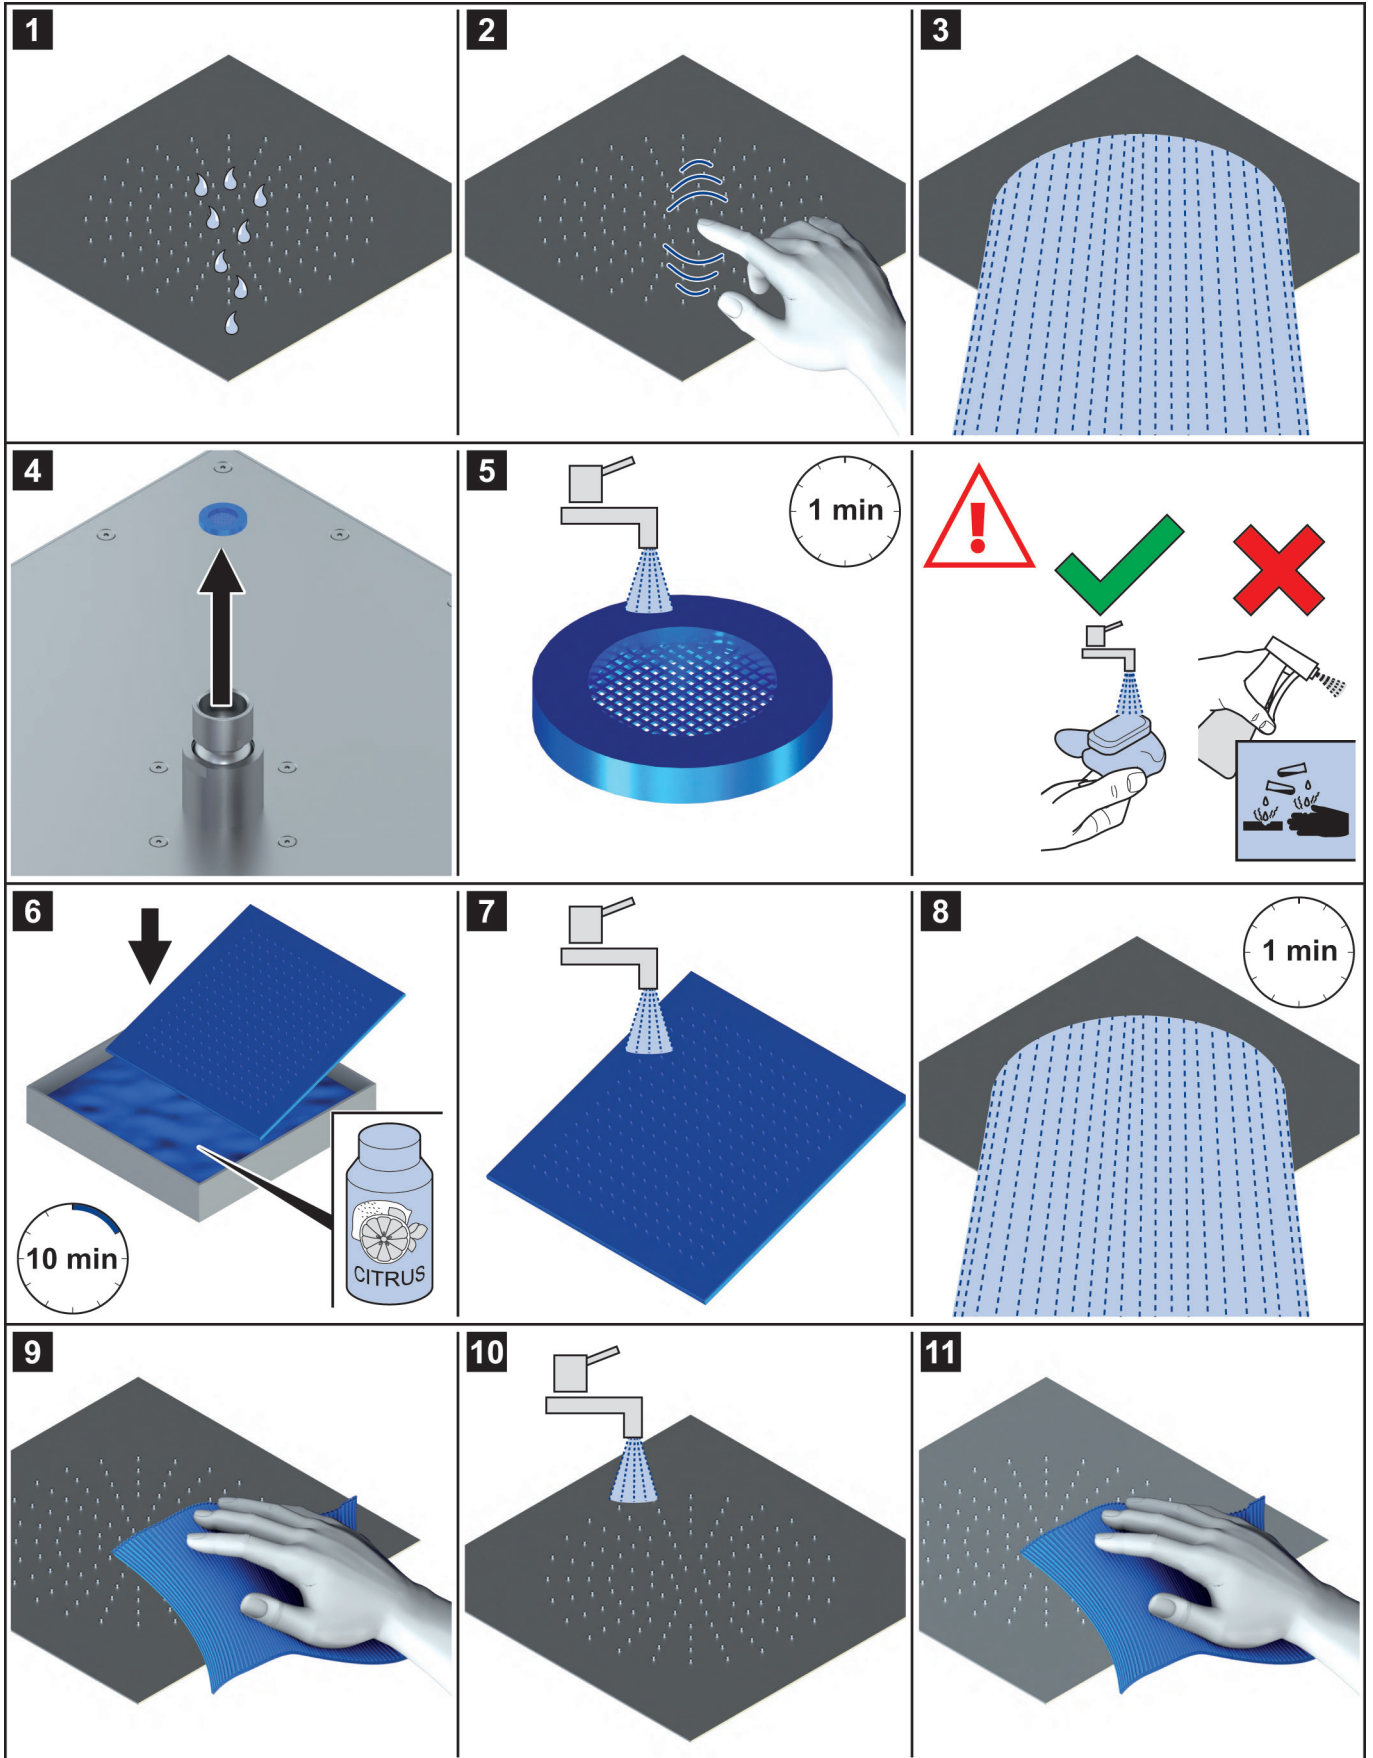

2

	mm	inch
C	ø 5	ø 13/ ₆₄
D	ø 9	ø 23/ ₆₄
E	2	5/ ₆₄

⚠ 

3

4

VILLEROY & BOCH

GERMANY

*Villeroy & Boch AG
Bathroom and Wellness Division
Headquarters
66693 Mettlach
Germany*