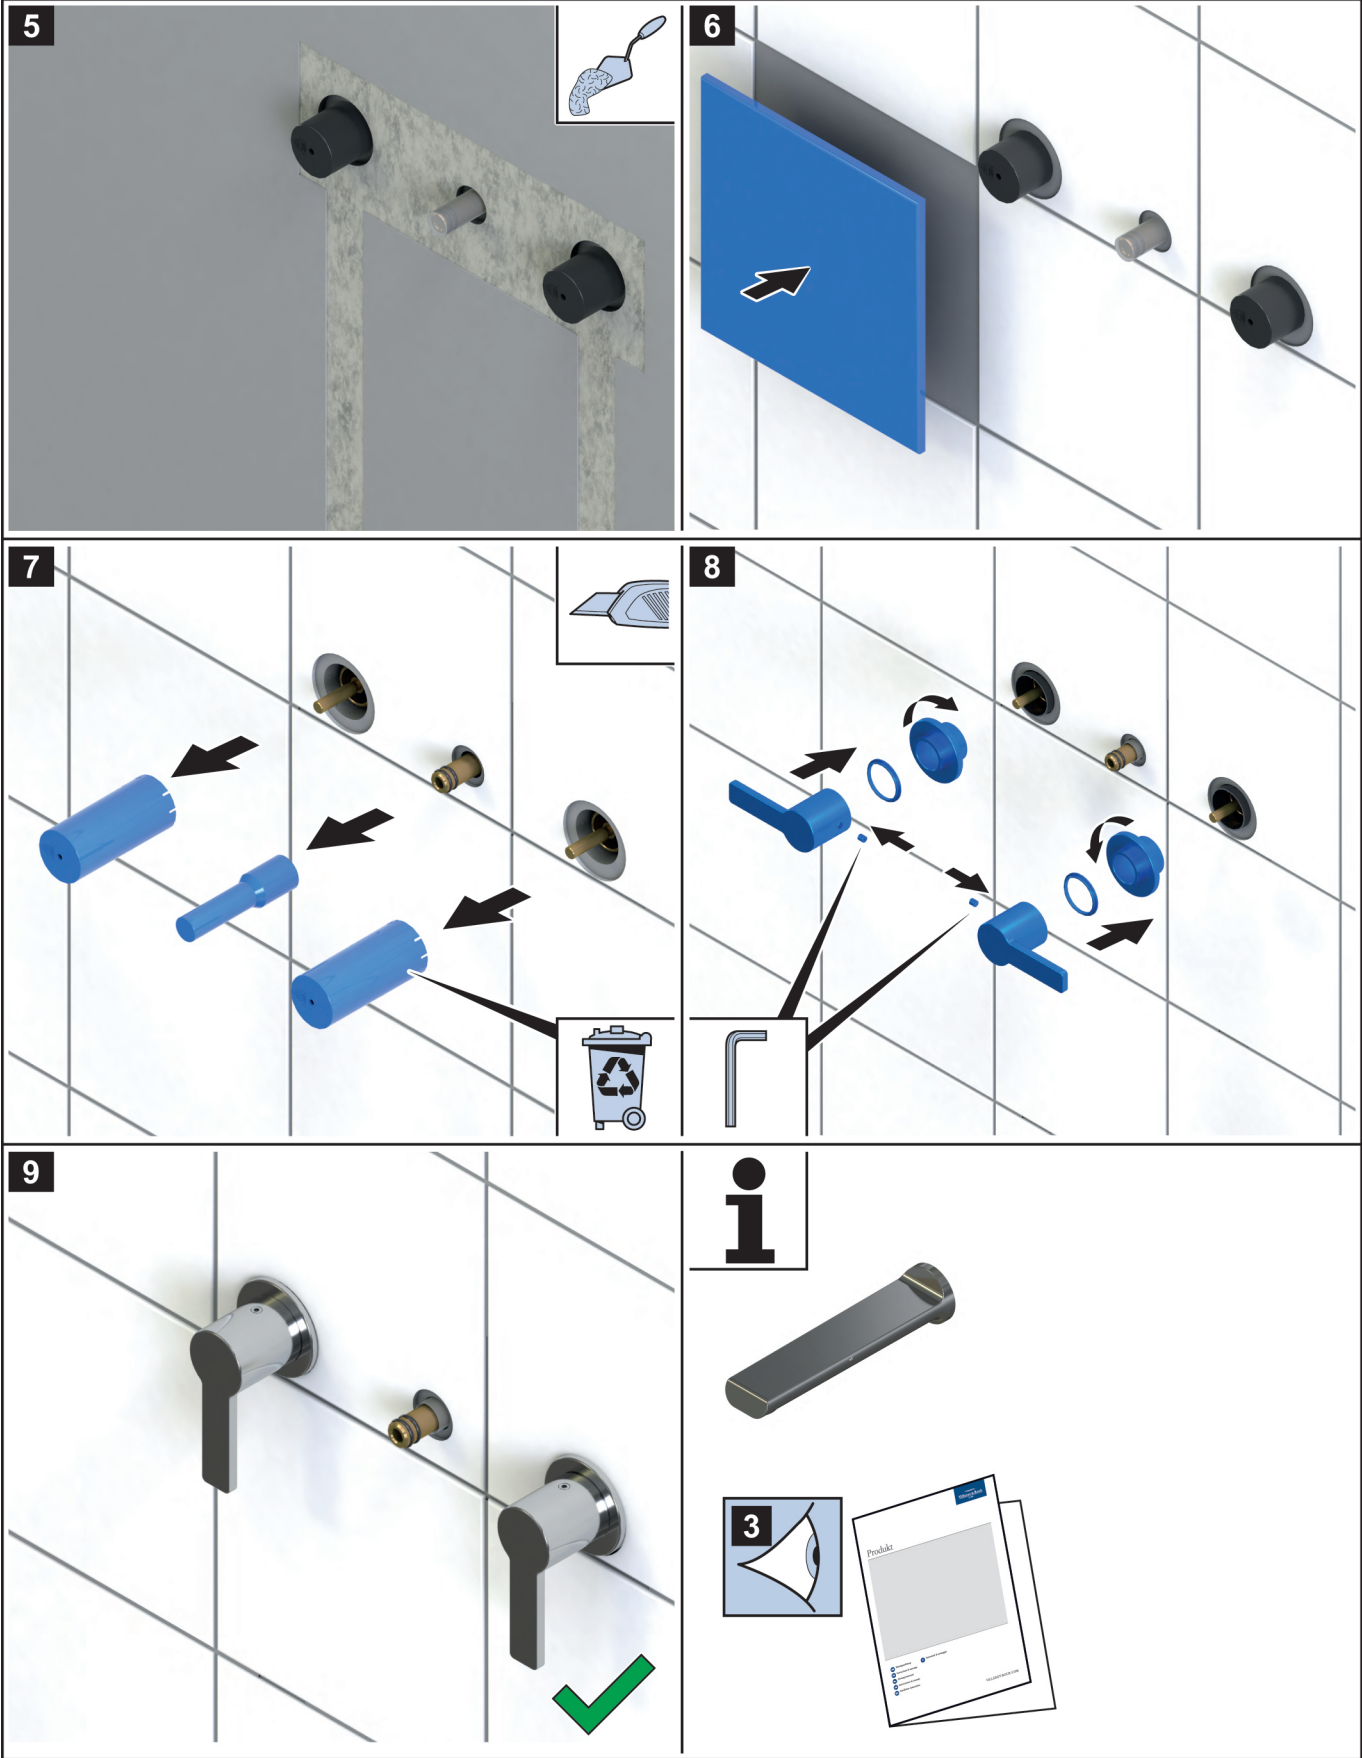

A	Architectura	Classic
mm	75 - 92	89 - 103
inch	2 ^{61/64} - 3 ^{5/8}	3 ^{1/2} - 4 ^{1/16}

1

2

3

4

VILLEROY & BOCH

GERMANY

*Villeroy & Boch AG
Bathroom and Wellness Division
Headquarters
66693 Mettlach
Germany*