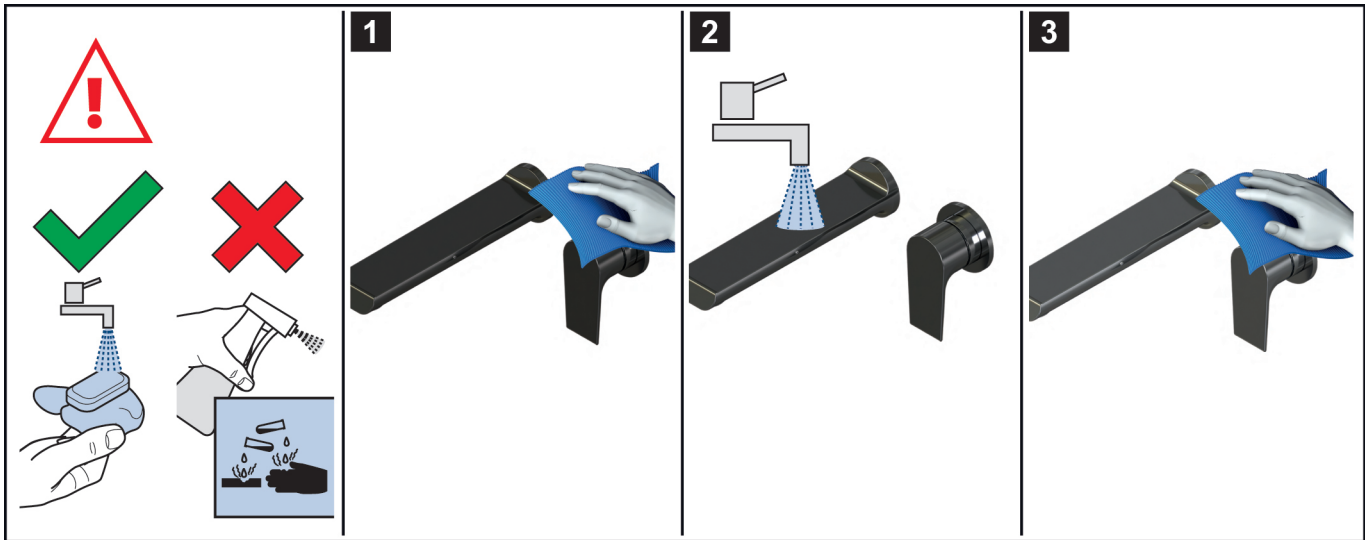

A	Architectura	Classic
mm	75 - 92	89 - 103
inch	2 ^{61/64} - 3 ^{5/8}	3 ^{1/2} - 4 ^{1/16}

1

2

3

4

VILLEROY & BOCH

GERMANY

*Villeroy & Boch AG
Bathroom and Wellness Division
Headquarters
66693 Mettlach
Germany*