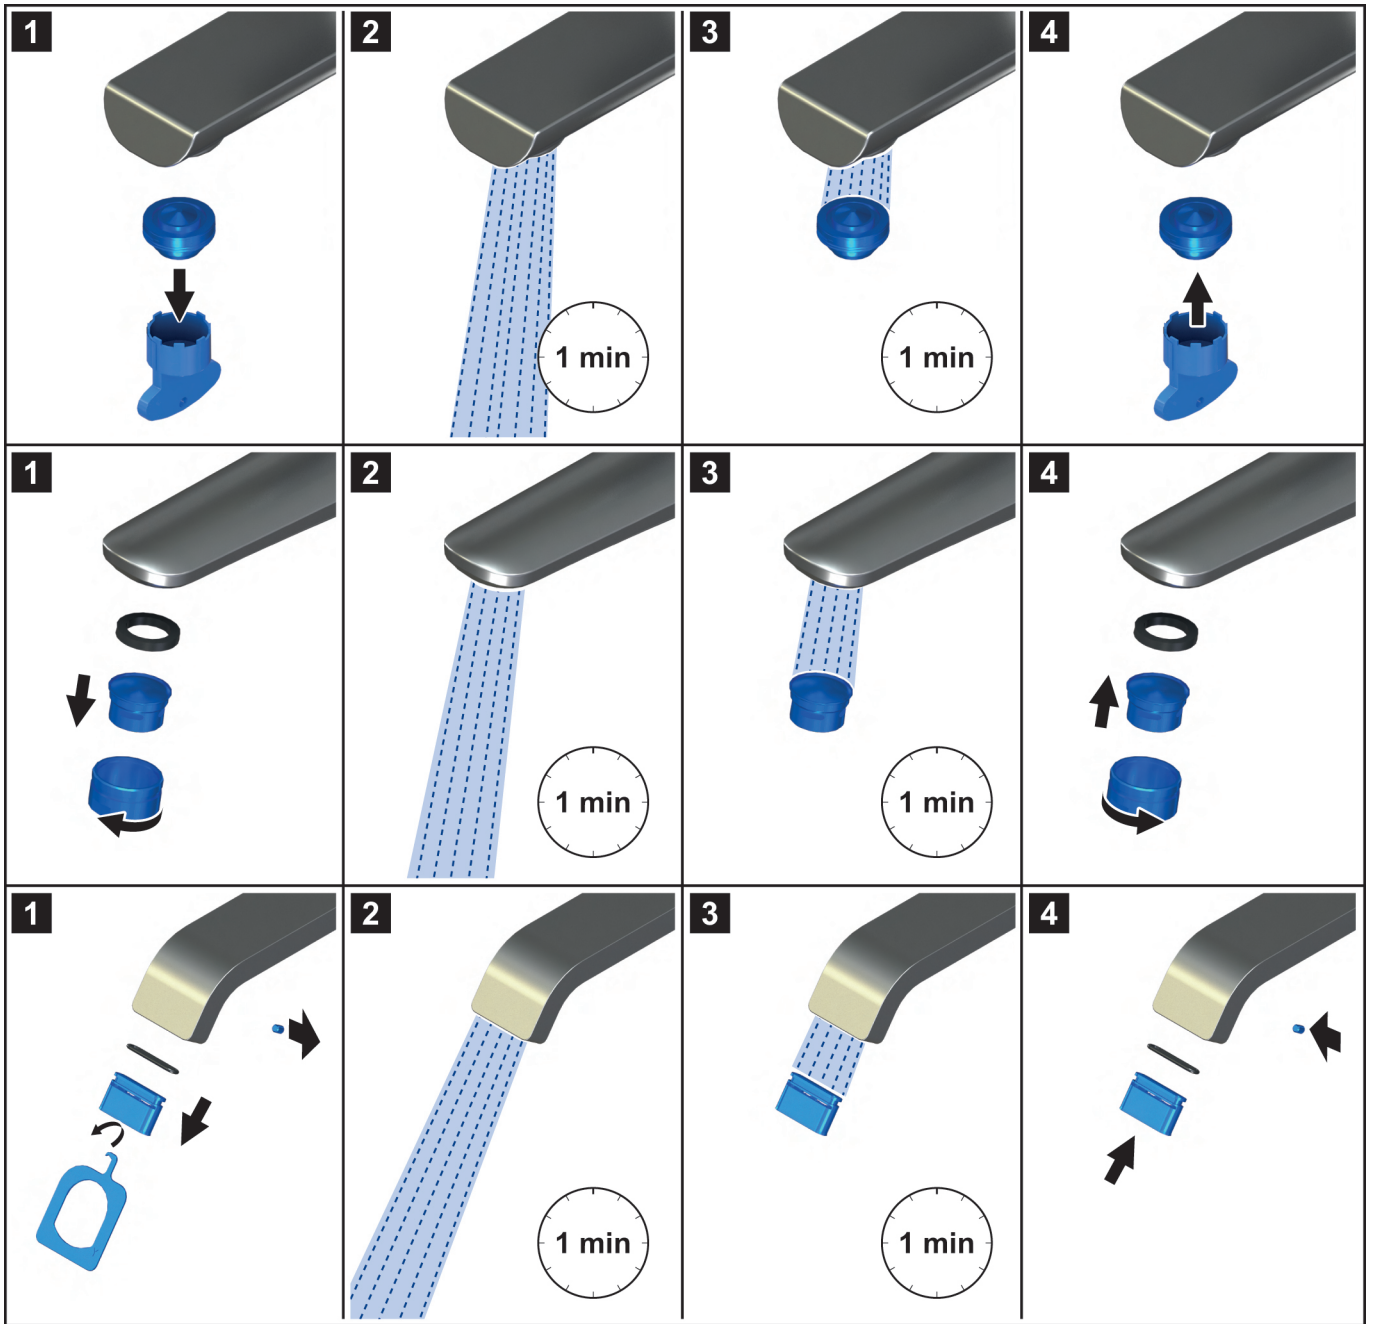

A	Architectura	Classic
mm	75 - 92	89 - 103
inch	2 ^{61/64} - 3 ^{5/8}	3 ^{1/2} - 4 ^{1/16}

1

2

3

4

VILLEROY & BOCH

GERMANY

*Villeroy & Boch AG
Bathroom and Wellness Division
Headquarters
66693 Mettlach
Germany*