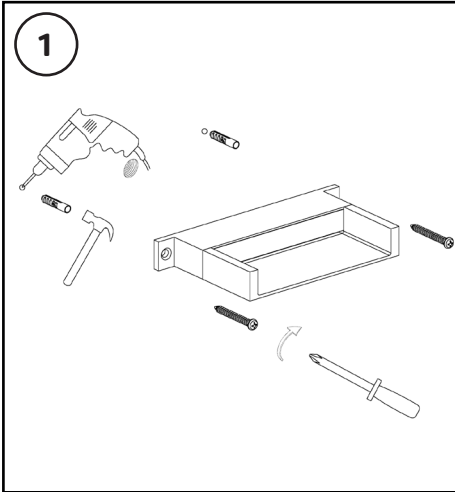

## Wall Mounted Waterfall Bath Spout

## Fitting Instructions

Please follow them carefully and  
leave this manual with end user

**We recommend that this product is installed by a qualified tradesperson** and we accept no liability for products fitted incorrectly, and where the correct testing procedures have not been used, resulting in the escape of water.