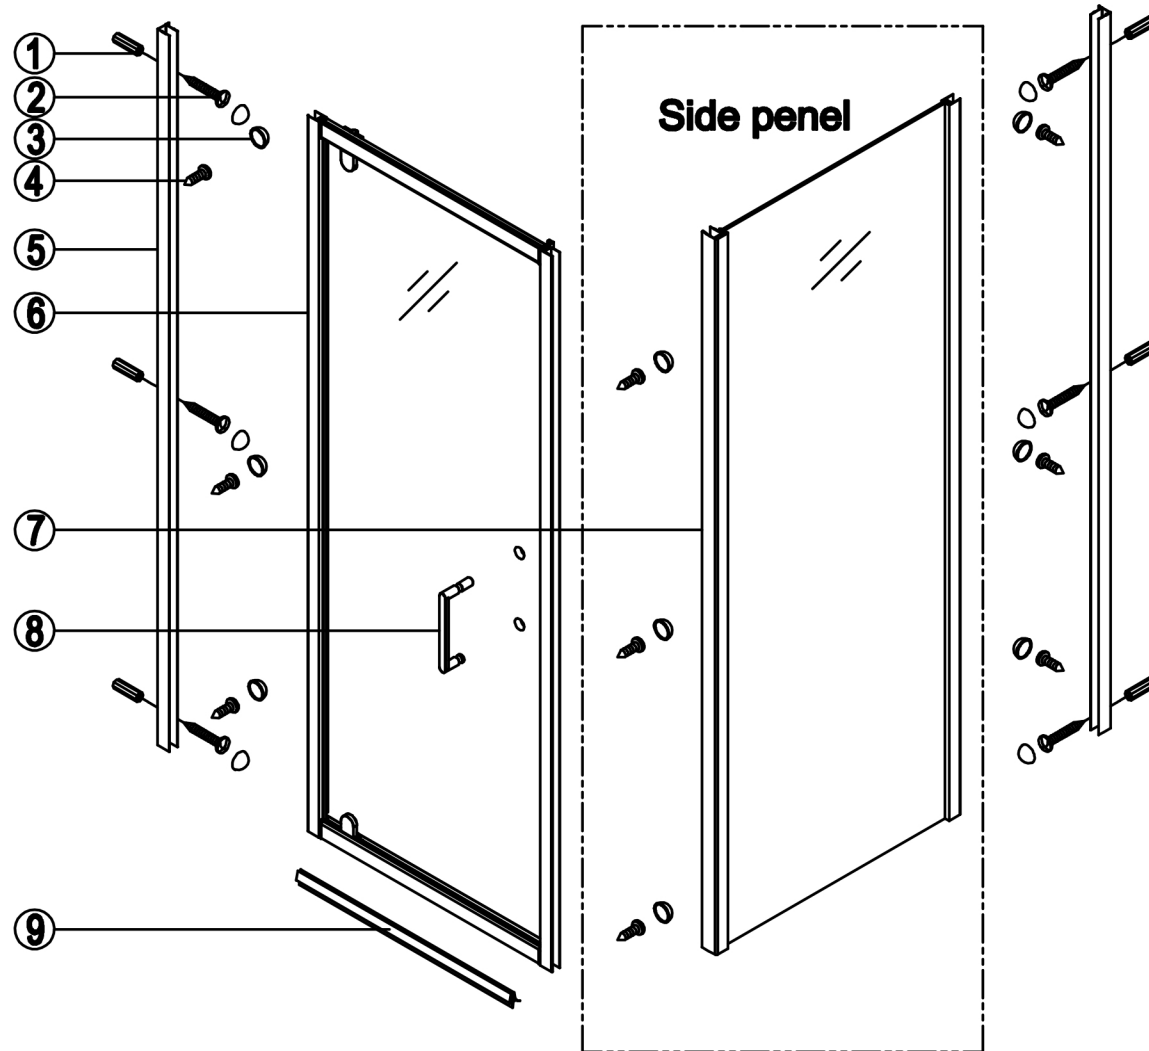

INSTALLATION MANUAL (2)

Pivot Door + Side Panel

1  D6X25 6Pcs	2 ST4X30  ST4X30 6Pcs	3  RF-6Y04 15Pcs
4 ST4X12  ST4X12 9Pcs	5  RF-6W01 2Pcs	6  RF-6Y04 1Pc
7  RF-6X01 1Pc	8  RF-6X01 1Pc	9  RF-6Z05 1Pc
10 Optional parts  RF-6Y01 9Pcs	11 Optional parts  RF-6W02 2Pcs	12 Optional parts  RF-6W03 1Pc

Tools:

		L	W
1	800	760-780	750-790
2	900	860-880	850-890

3

Without concealed profile

3

With concealed profile

4

5