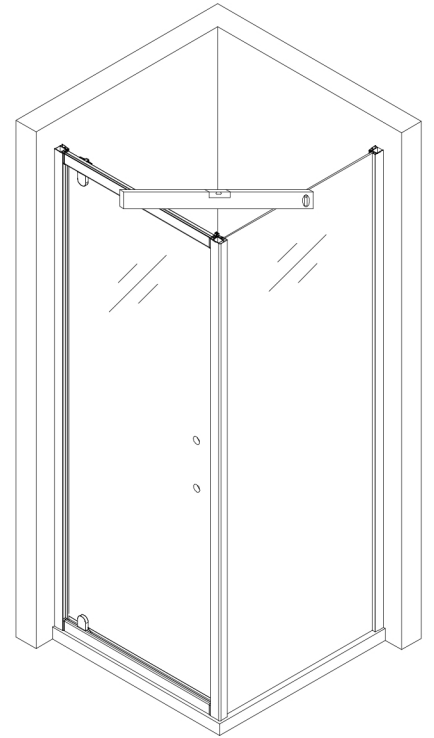

INSTALLATION MANUAL (2)

Pivot Door + Side Panel

1  D6X25 6Pcs	2 ST4X30  ST4X30 6Pcs	3  RF-6Y04 15Pcs
4 ST4X12  ST4X12 9Pcs	5  RF-6W01 2Pcs	6  RF-6Y04 1Pc
7  RF-6X01 1Pc	8  RF-6X01 1Pc	9  RF-6Z05 1Pc
10 Optional parts  RF-6Y01 9Pcs	11 Optional parts  RF-6W02 2Pcs	12 Optional parts  RF-6W03 1Pc

Tools:

		L	W
1	800	760-780	750-790
2	900	860-880	850-890

3

Without concealed profile

3

With concealed profile

4

5