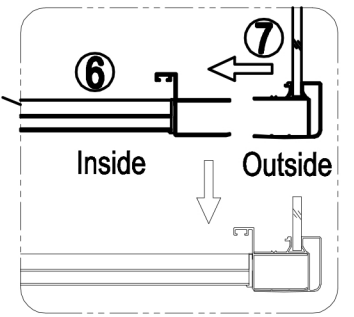

INSTALLATION MANUAL (2)

Pivot Door + Side Panel

1  D6X25 6Pcs	2 ST4X30  ST4X30 6Pcs	3  RF-6Y04 15Pcs
4 ST4X12  ST4X12 9Pcs	5  RF-6W01 2Pcs	6  RF-6Y04 1Pc
7  RF-6X01 1Pc	8  RF-6X01 1Pc	9  RF-6Z05 1Pc
10 Optional parts  RF-6Y01 9Pcs	11 Optional parts  RF-6W02 2Pcs	12 Optional parts  RF-6W03 1Pc

Tools:

		L	W
1	800	760-780	750-790
2	900	860-880	850-890

3

Without concealed profile

3

With concealed profile

4

5