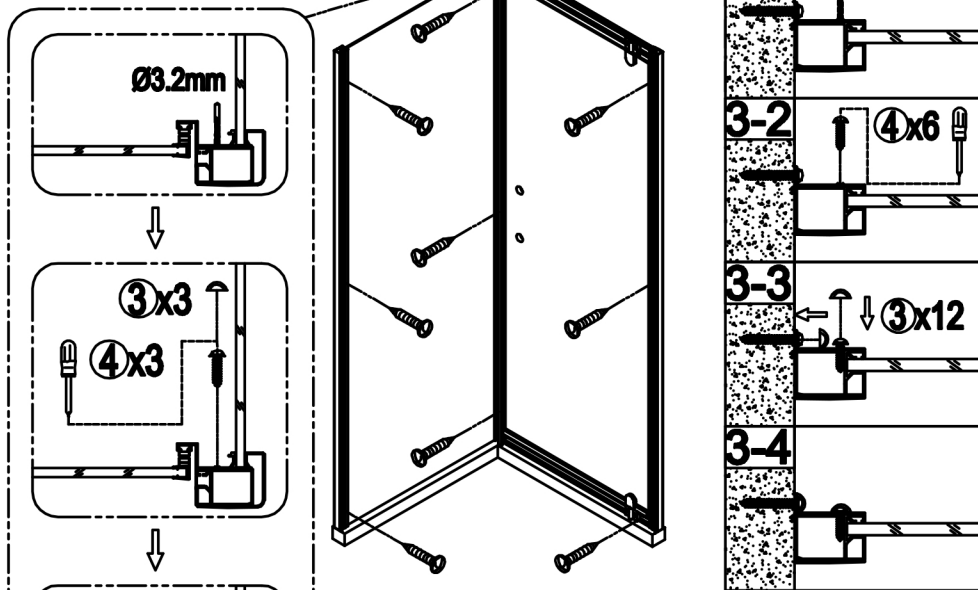

INSTALLATION MANUAL (2)

Pivot Door + Side Panel

1  D6X25 6Pcs	2 ST4X30  ST4X30 6Pcs	3  RF-6Y04 15Pcs
4 ST4X12  ST4X12 9Pcs	5  RF-6W01 2Pcs	6  RF-6Y04 1Pc
7  RF-6X01 1Pc	8  RF-6X01 1Pc	9  RF-6Z05 1Pc
10 Optional parts  RF-6Y01 9Pcs	11 Optional parts  RF-6W02 2Pcs	12 Optional parts  RF-6W03 1Pc

Tools:

		L	W
1	800	760-780	750-790
2	900	860-880	850-890

3

Without concealed profile

3

With concealed profile

4

5