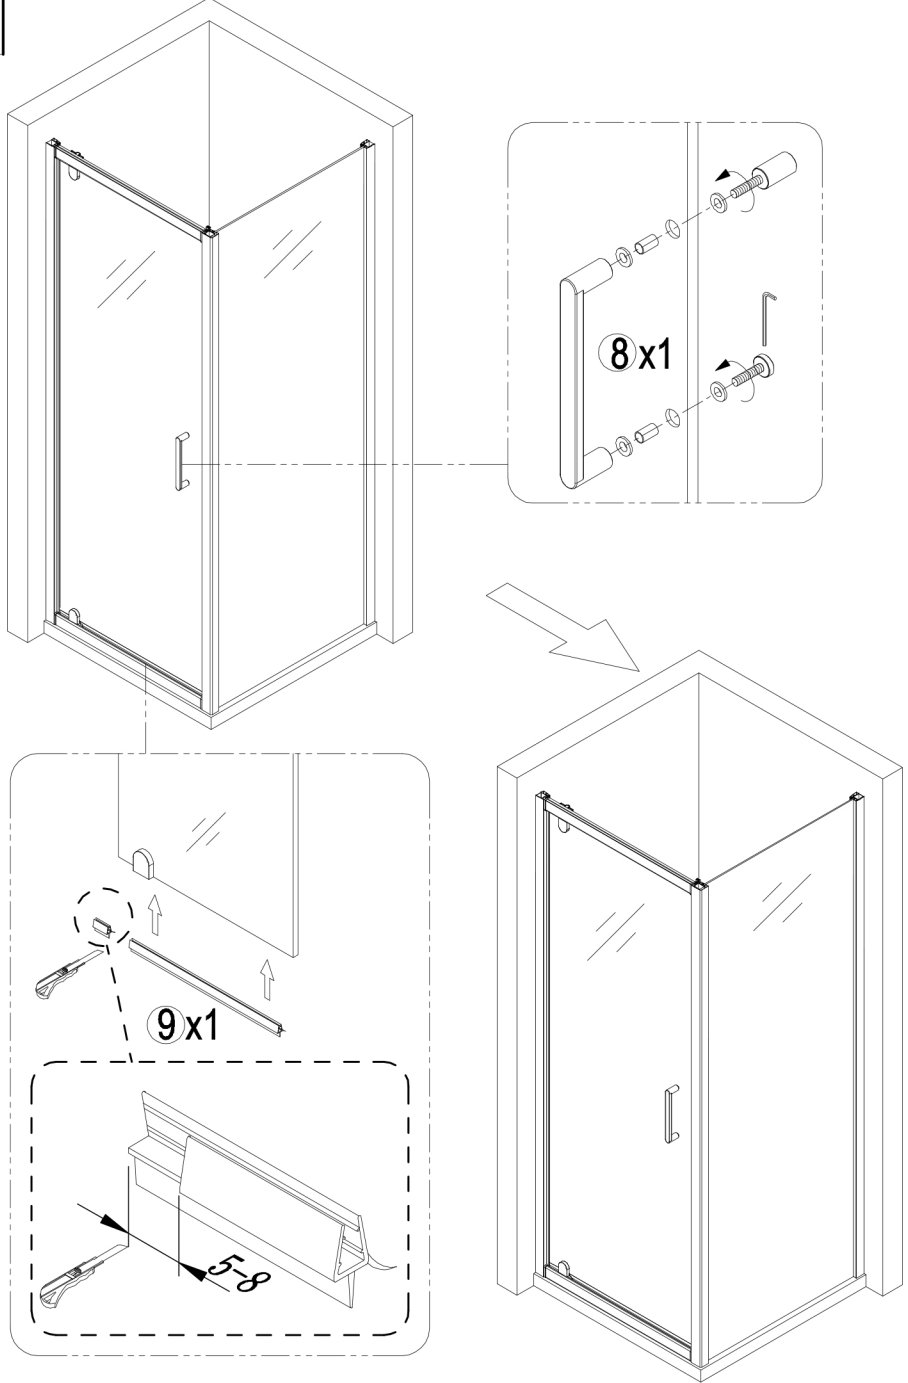

INSTALLATION MANUAL (2)

Pivot Door + Side Panel

1  D6X25 6Pcs	2 ST4X30  ST4X30 6Pcs	3  RF-6Y04 15Pcs
4 ST4X12  ST4X12 9Pcs	5  RF-6W01 2Pcs	6  RF-6Y04 1Pc
7  RF-6X01 1Pc	8  RF-6X01 1Pc	9  RF-6Z05 1Pc
10 Optional parts  RF-6Y01 9Pcs	11 Optional parts  RF-6W02 2Pcs	12 Optional parts  RF-6W03 1Pc

Tools:

		L	W
1	800	760-780	750-790
2	900	860-880	850-890

3

Without concealed profile

3

With concealed profile

4

5