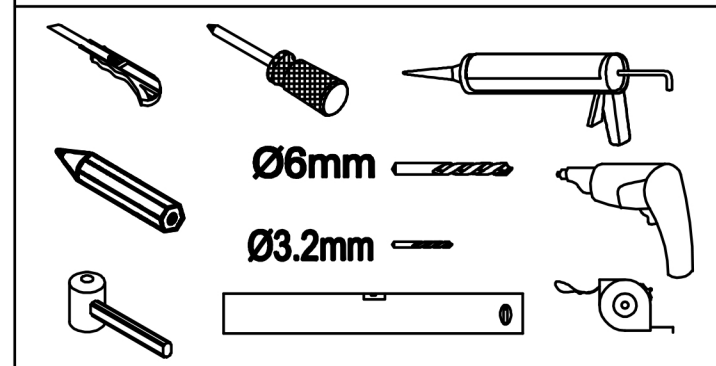

INSTALLATION MANUAL (2)

Pivot Door + Side Panel

1  D6X25 6Pcs	2 ST4X30  ST4X30 6Pcs	3  RF-6Y04 15Pcs
4 ST4X12  ST4X12 9Pcs	5  RF-6W01 2Pcs	6  RF-6Y04 1Pc
7  RF-6X01 1Pc	8  RF-6X01 1Pc	9  RF-6Z05 1Pc
10 Optional parts  RF-6Y01 9Pcs	11 Optional parts  RF-6W02 2Pcs	12 Optional parts  RF-6W03 1Pc

Tools:

		L	W
1	800	760-780	750-790
2	900	860-880	850-890

3

Without concealed profile

3

With concealed profile

4

5