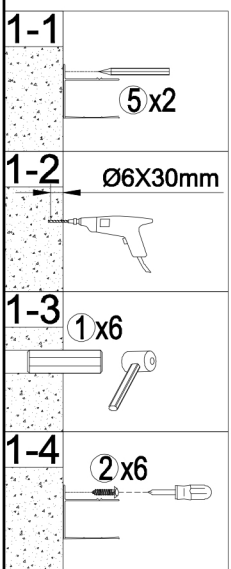

INSTALLATION MANUAL (2)

Pivot Door + Side Panel

1  D6X25 6Pcs	2 ST4X30  ST4X30 6Pcs	3  RF-6Y04 15Pcs
4 ST4X12  ST4X12 9Pcs	5  RF-6W01 2Pcs	6  RF-6Y04 1Pc
7  RF-6X01 1Pc	8  RF-6X01 1Pc	9  RF-6Z05 1Pc
10 Optional parts  RF-6Y01 9Pcs	11 Optional parts  RF-6W02 2Pcs	12 Optional parts  RF-6W03 1Pc

Tools:

		L	W
1	800	760-780	750-790
2	900	860-880	850-890

3

Without concealed profile

3

With concealed profile

4

5