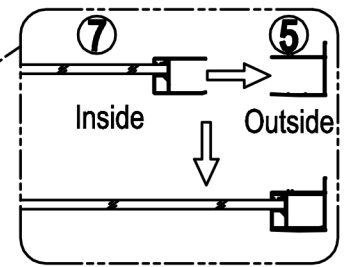

INSTALLATION MANUAL (2)

Pivot Door + Side Panel

1  D6X25 6Pcs	2 ST4X30  ST4X30 6Pcs	3  RF-6Y04 15Pcs
4 ST4X12  ST4X12 9Pcs	5  RF-6W01 2Pcs	6  RF-6Y04 1Pc
7  RF-6X01 1Pc	8  RF-6X01 1Pc	9  RF-6Z05 1Pc
10 Optional parts  RF-6Y01 9Pcs	11 Optional parts  RF-6W02 2Pcs	12 Optional parts  RF-6W03 1Pc

Tools:

		L	W
1	800	760-780	750-790
2	900	860-880	850-890

3

Without concealed profile

3

With concealed profile

4

5