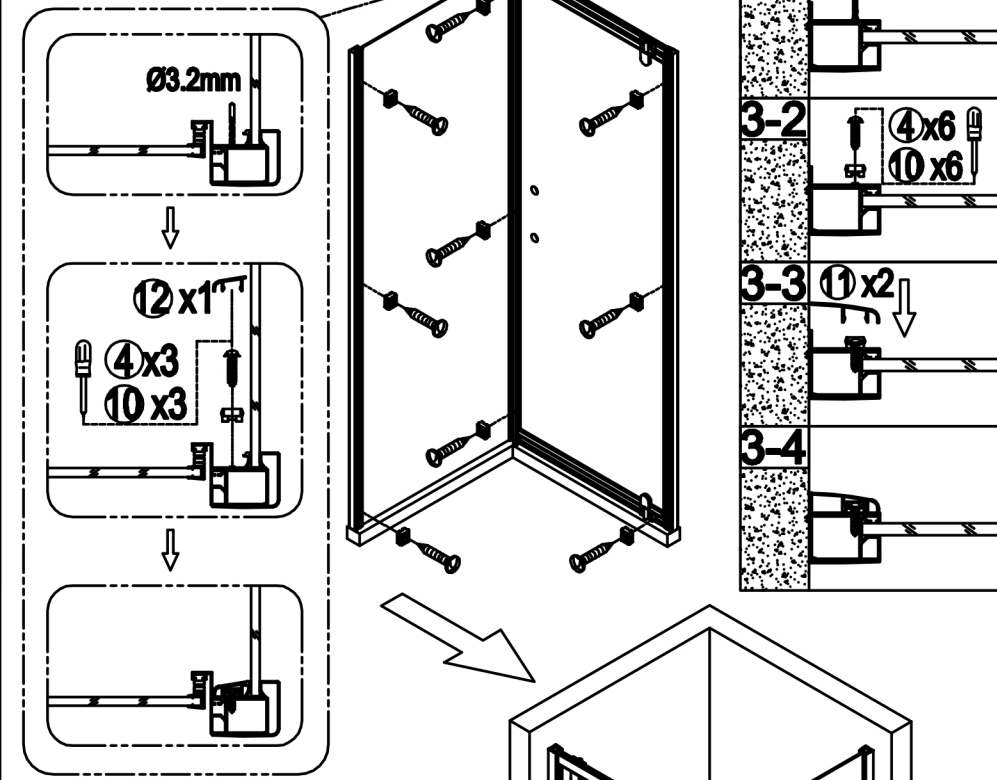

INSTALLATION MANUAL (2)

Pivot Door + Side Panel

1  D6X25 6Pcs	2 ST4X30  ST4X30 6Pcs	3  RF-6Y04 15Pcs
4 ST4X12  ST4X12 9Pcs	5  RF-6W01 2Pcs	6  RF-6Y04 1Pc
7  RF-6X01 1Pc	8  RF-6X01 1Pc	9  RF-6Z05 1Pc
10 Optional parts  RF-6Y01 9Pcs	11 Optional parts  RF-6W02 2Pcs	12 Optional parts  RF-6W03 1Pc

Tools:

		L	W
1	800	760-780	750-790
2	900	860-880	850-890

3

Without concealed profile

3

With concealed profile

4

5