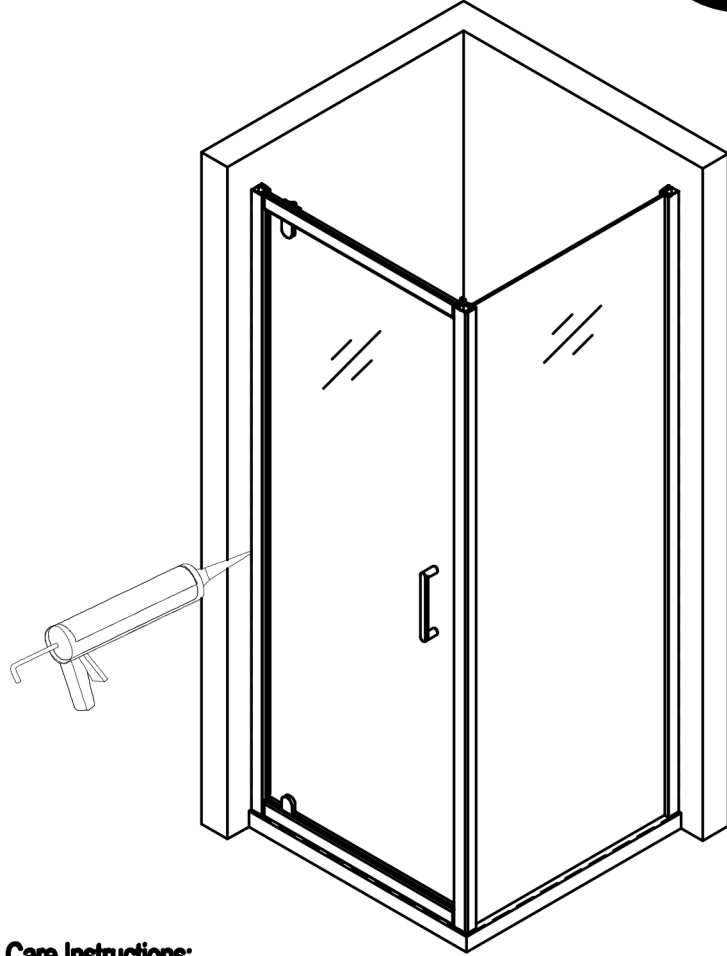

INSTALLATION MANUAL (2)

Pivot Door + Side Panel

1  D6X25 6Pcs	2 ST4X30  ST4X30 6Pcs	3  RF-6Y04 15Pcs
4 ST4X12  ST4X12 9Pcs	5  RF-6W01 2Pcs	6  RF-6Y04 1Pc
7  RF-6X01 1Pc	8  RF-6X01 1Pc	9  RF-6Z05 1Pc
10 Optional parts  RF-6Y01 9Pcs	11 Optional parts  RF-6W02 2Pcs	12 Optional parts  RF-6W03 1Pc

Tools:

		L	W
1	800	760-780	750-790
2	900	860-880	850-890

3

Without concealed profile

3

With concealed profile

4

5