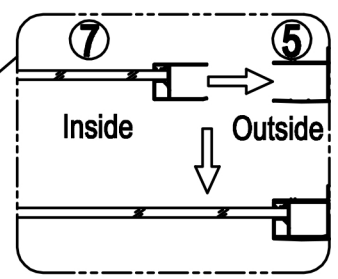

INSTALLATION MANUAL (3)

Bifold Door + Side Panel

1  D6X25 6Pcs	2 ST4X30  ST4X30 6Pcs	3  RF-6Y04 15Pcs
4 ST4X12  ST4X12 9Pcs	5  RF-6W01 2Pcs	6  1Pc
7  RF-6W02 1Pc	8  RF-6X01 1Pc	9 Optional parts  RF-6Y01 9Pcs
10 Optional parts  RF-6W02 2Pcs	11 Optional parts  RF-6W03 1Pc	Tools:

	L	W
1	700	650-690
2	800	760-780
3	900	860-880

- 1-1  5x2
- 1-2  Ø6X30mm
- 1-3  1x6
- 1-4  2x6

3

Without concealed profile

3

With concealed profile

4

5