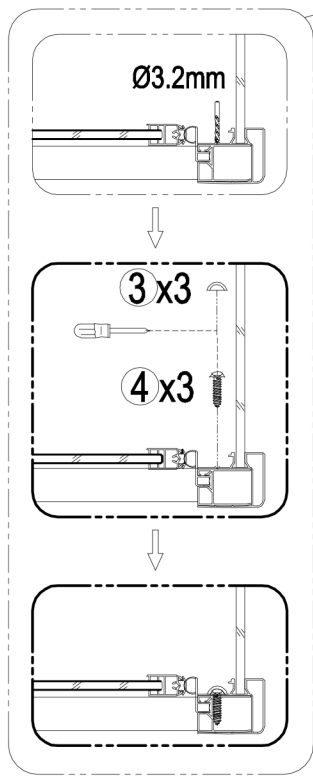

INSTALLATION MANUAL (3)

Bifold Door + Side Panel

1  D6X25 6Pcs	2 ST4X30  ST4X30 6Pcs	3  RF-6Y04 15Pcs
4 ST4X12  ST4X12 9Pcs	5  RF-6W01 2Pcs	6  1Pc
7  RF-6W02 1Pc	8  RF-6X01 1Pc	9 Optional parts  RF-6Y01 9Pcs
10 Optional parts  RF-6W02 2Pcs	11 Optional parts  RF-6W03 1Pc	Tools:

	L	W
1	700	650-690
2	800	760-780
3	900	860-880

- 1-1  5x2
- 1-2  Ø6X30mm
- 1-3  1x6
- 1-4  2x6

3

Without concealed profile

3

With concealed profile

4

5