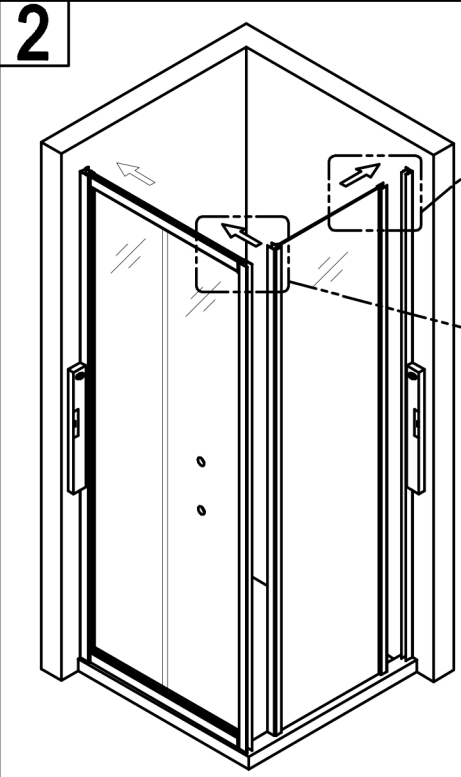

INSTALLATION MANUAL (3)

Bifold Door + Side Panel

1  D6X25 6Pcs	2 ST4X30  ST4X30 6Pcs	3  RF-6Y04 15Pcs
4 ST4X12  ST4X12 9Pcs	5  RF-6W01 2Pcs	6  1Pc
7  RF-6W02 1Pc	8  RF-6X01 1Pc	9 Optional parts  RF-6Y01 9Pcs
10 Optional parts  RF-6W02 2Pcs	11 Optional parts  RF-6W03 1Pc	Tools:

	L	W
1	700	650-690
2	800	760-780
3	900	860-880

- 1-1  5x2
- 1-2  Ø6X30mm
- 1-3  1x6
- 1-4  2x6

3

Without concealed profile

3

With concealed profile

4

5