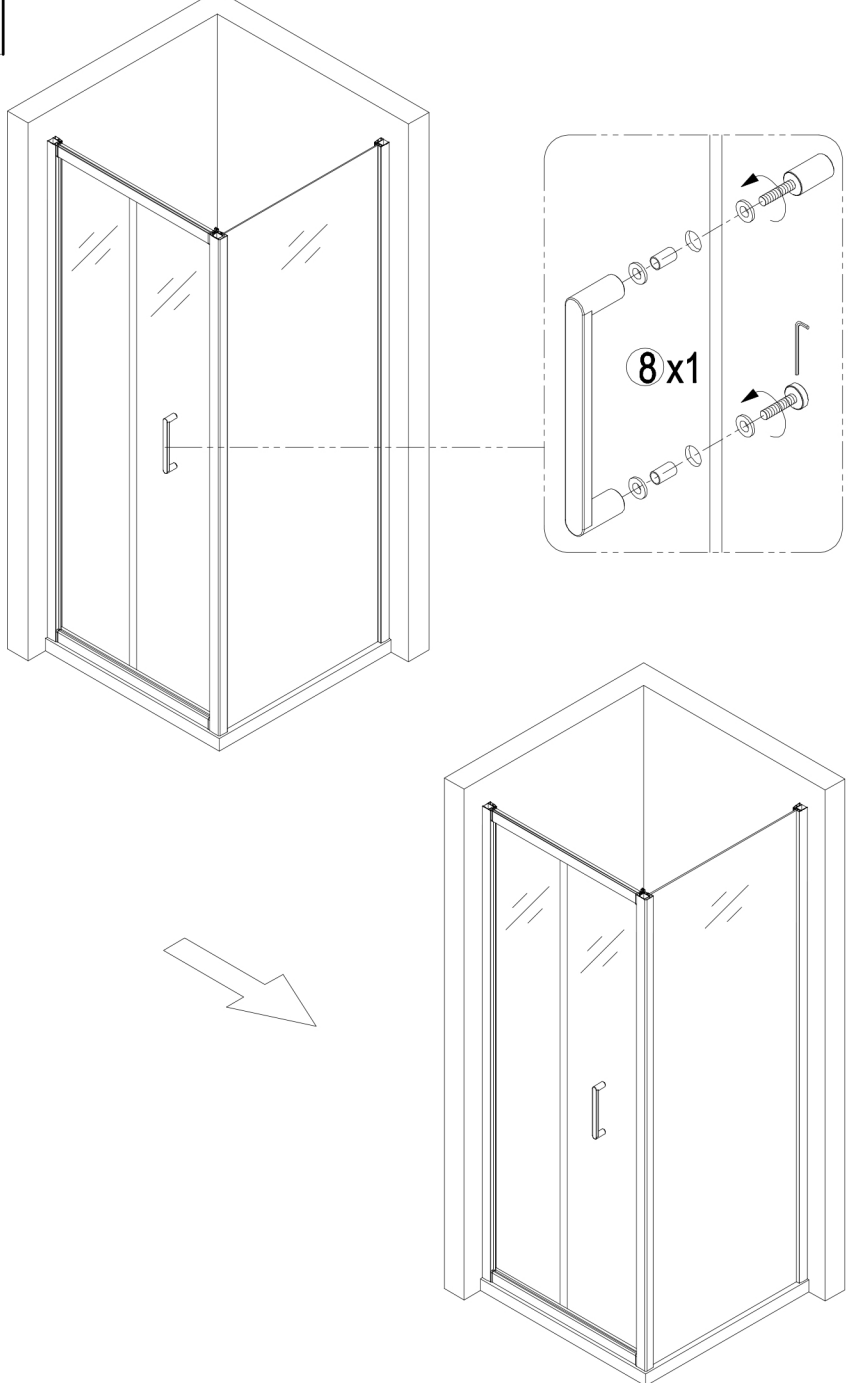

INSTALLATION MANUAL (3)

Bifold Door + Side Panel

1  D6X25 6Pcs	2 ST4X30  ST4X30 6Pcs	3  RF-6Y04 15Pcs
4 ST4X12  ST4X12 9Pcs	5  RF-6W01 2Pcs	6  1Pc
7  RF-6W02 1Pc	8  RF-6X01 1Pc	9 Optional parts  RF-6Y01 9Pcs
10 Optional parts  RF-6W02 2Pcs	11 Optional parts  RF-6W03 1Pc	Tools:

	L	W
1	700	650-690
2	800	760-780
3	900	860-880

- 1-1  5x2
- 1-2  Ø6X30mm
- 1-3  1x6
- 1-4  2x6

3

Without concealed profile

3

With concealed profile

4

5