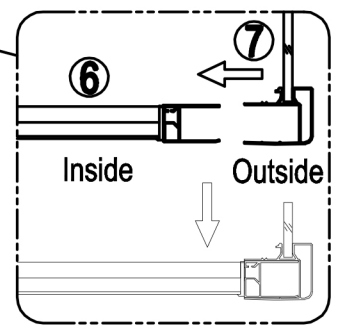

INSTALLATION MANUAL (3)

Bifold Door + Side Panel

1  D6X25 6Pcs	2 ST4X30  ST4X30 6Pcs	3  RF-6Y04 15Pcs
4 ST4X12  ST4X12 9Pcs	5  RF-6W01 2Pcs	6  1Pc
7  RF-6W02 1Pc	8  RF-6X01 1Pc	9 Optional parts  RF-6Y01 9Pcs
10 Optional parts  RF-6W02 2Pcs	11 Optional parts  RF-6W03 1Pc	Tools:

	L	W
1	700	650-690
2	800	760-780
3	900	860-880

- 1-1  5x2
- 1-2  Ø6X30mm
- 1-3  1x6
- 1-4  2x6

3

Without concealed profile

3

With concealed profile

4

5