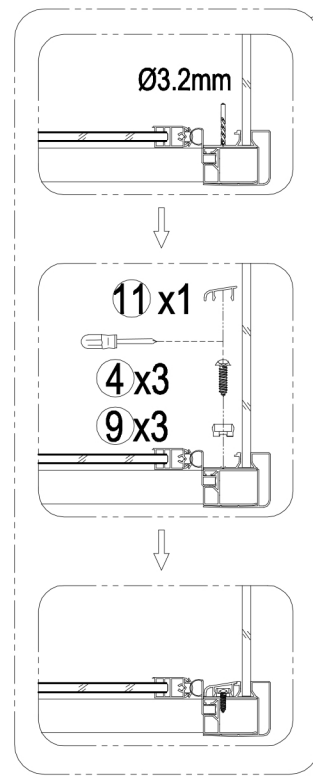

INSTALLATION MANUAL (3)

Bifold Door + Side Panel

1  D6X25 6Pcs	2 ST4X30  ST4X30 6Pcs	3  RF-6Y04 15Pcs
4 ST4X12  ST4X12 9Pcs	5  RF-6W01 2Pcs	6  1Pc
7  RF-6W02 1Pc	8  RF-6X01 1Pc	9 Optional parts  RF-6Y01 9Pcs
10 Optional parts  RF-6W02 2Pcs	11 Optional parts  RF-6W03 1Pc	Tools:

	L	W
1	700	650-690
2	800	760-780
3	900	860-880

- 1-1  5x2
- 1-2  Ø6X30mm
- 1-3  1x6
- 1-4  2x6

3

Without concealed profile

3

With concealed profile

4

5