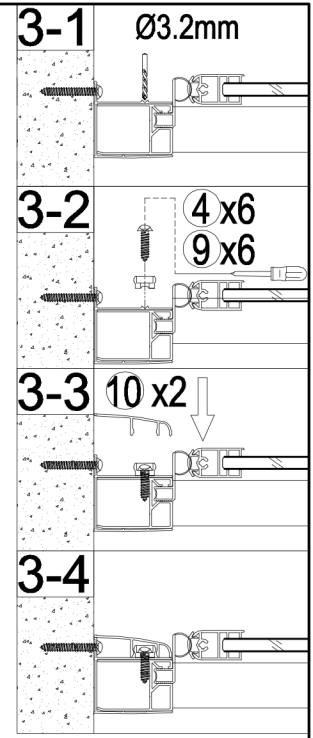

INSTALLATION MANUAL (3)

Bifold Door + Side Panel

1  D6X25 6Pcs	2 ST4X30  ST4X30 6Pcs	3  RF-6Y04 15Pcs
4 ST4X12  ST4X12 9Pcs	5  RF-6W01 2Pcs	6  1Pc
7  RF-6W02 1Pc	8  RF-6X01 1Pc	9 Optional parts  RF-6Y01 9Pcs
10 Optional parts  RF-6W02 2Pcs	11 Optional parts  RF-6W03 1Pc	Tools:

	L	W
1	700	650-690
2	800	760-780
3	900	860-880

- 1-1  5x2
- 1-2  Ø6X30mm
- 1-3  1x6
- 1-4  2x6

3

Without concealed profile

3

With concealed profile

4

5