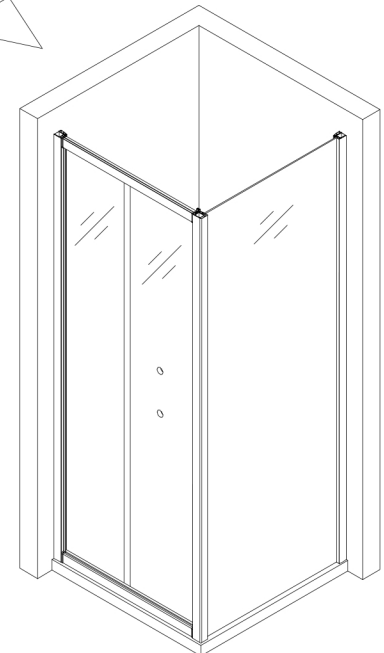

INSTALLATION MANUAL (3)

Bifold Door + Side Panel

1  D6X25 6Pcs	2 ST4X30  ST4X30 6Pcs	3  RF-6Y04 15Pcs
4 ST4X12  ST4X12 9Pcs	5  RF-6W01 2Pcs	6  1Pc
7  RF-6W02 1Pc	8  RF-6X01 1Pc	9 Optional parts  RF-6Y01 9Pcs
10 Optional parts  RF-6W02 2Pcs	11 Optional parts  RF-6W03 1Pc	Tools:

	L	W
1	700	650-690
2	800	760-780
3	900	860-880

- 1-1  5x2
- 1-2  Ø6X30mm
- 1-3  1x6
- 1-4  2x6

3

Without concealed profile

3

With concealed profile

4

5