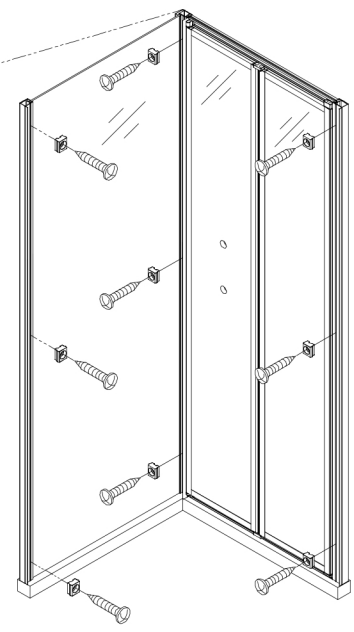

INSTALLATION MANUAL (3)

Bifold Door + Side Panel

1  D6X25 6Pcs	2 ST4X30  ST4X30 6Pcs	3  RF-6Y04 15Pcs
4 ST4X12  ST4X12 9Pcs	5  RF-6W01 2Pcs	6  1Pc
7  RF-6W02 1Pc	8  RF-6X01 1Pc	9 Optional parts  RF-6Y01 9Pcs
10 Optional parts  RF-6W02 2Pcs	11 Optional parts  RF-6W03 1Pc	Tools:

	L	W
1	700	650-690
2	800	760-780
3	900	860-880

- 1-1  5x2
- 1-2  Ø6X30mm
- 1-3  1x6
- 1-4  2x6

3

Without concealed profile

3

With concealed profile

4

5