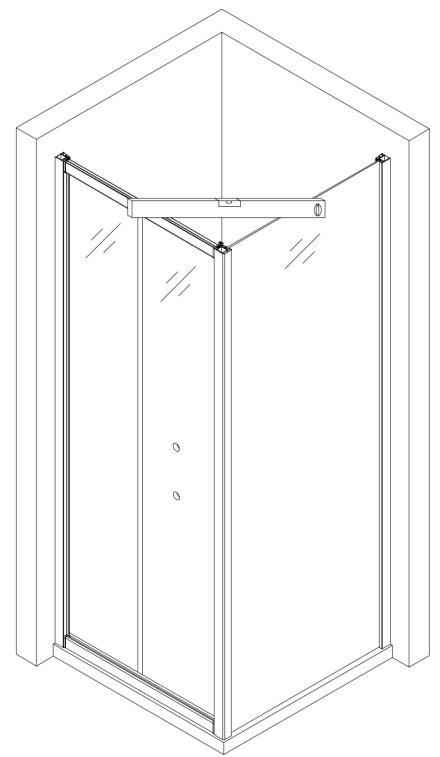

INSTALLATION MANUAL (3)

Bifold Door + Side Panel

1  D6X25 6Pcs	2 ST4X30  ST4X30 6Pcs	3  RF-6Y04 15Pcs
4 ST4X12  ST4X12 9Pcs	5  RF-6W01 2Pcs	6  1Pc
7  RF-6W02 1Pc	8  RF-6X01 1Pc	9 Optional parts  RF-6Y01 9Pcs
10 Optional parts  RF-6W02 2Pcs	11 Optional parts  RF-6W03 1Pc	Tools:

	L	W
1	700	650-690
2	800	760-780
3	900	860-880

- 1-1  5x2
- 1-2  Ø6X30mm
- 1-3  1x6
- 1-4  2x6

3

Without concealed profile

3

With concealed profile

4

5