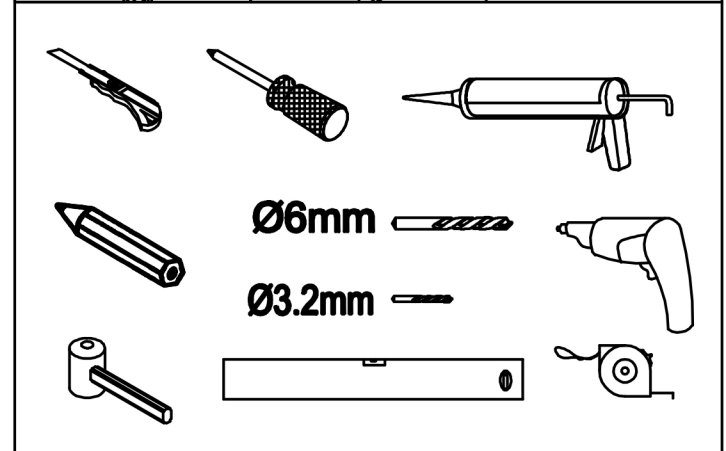

INSTALLATION MANUAL (3)

Bifold Door + Side Panel

1  D6X25 6Pcs	2 ST4X30  ST4X30 6Pcs	3  RF-6Y04 15Pcs
4 ST4X12  ST4X12 9Pcs	5  RF-6W01 2Pcs	6  1Pc
7  RF-6W02 1Pc	8  RF-6X01 1Pc	9 Optional parts  RF-6Y01 9Pcs
10 Optional parts  RF-6W02 2Pcs	11 Optional parts  RF-6W03 1Pc	Tools:

	L	W
1	700	650-690
2	800	760-780
3	900	860-880

- 1-1  5x2
- 1-2  Ø6X30mm
- 1-3  1x6
- 1-4  2x6

3

Without concealed profile

3

With concealed profile

4

5