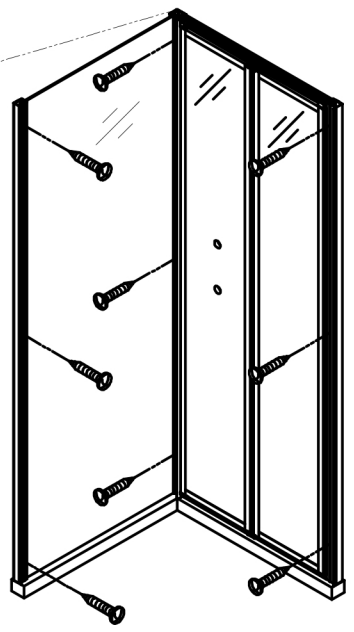

INSTALLATION MANUAL (3)

Bifold Door + Side Panel

1  D6X25 6Pcs	2 ST4X30  ST4X30 6Pcs	3  RF-6Y04 15Pcs
4 ST4X12  ST4X12 9Pcs	5  RF-6W01 2Pcs	6  1Pc
7  RF-6W02 1Pc	8  RF-6X01 1Pc	9 Optional parts  RF-6Y01 9Pcs
10 Optional parts  RF-6W02 2Pcs	11 Optional parts  RF-6W03 1Pc	Tools:

	L	W
1	700	650-690
2	800	760-780
3	900	860-880

- 1-1  5x2
- 1-2  Ø6X30mm
- 1-3  1x6
- 1-4  2x6

3

Without concealed profile

3

With concealed profile

4

5