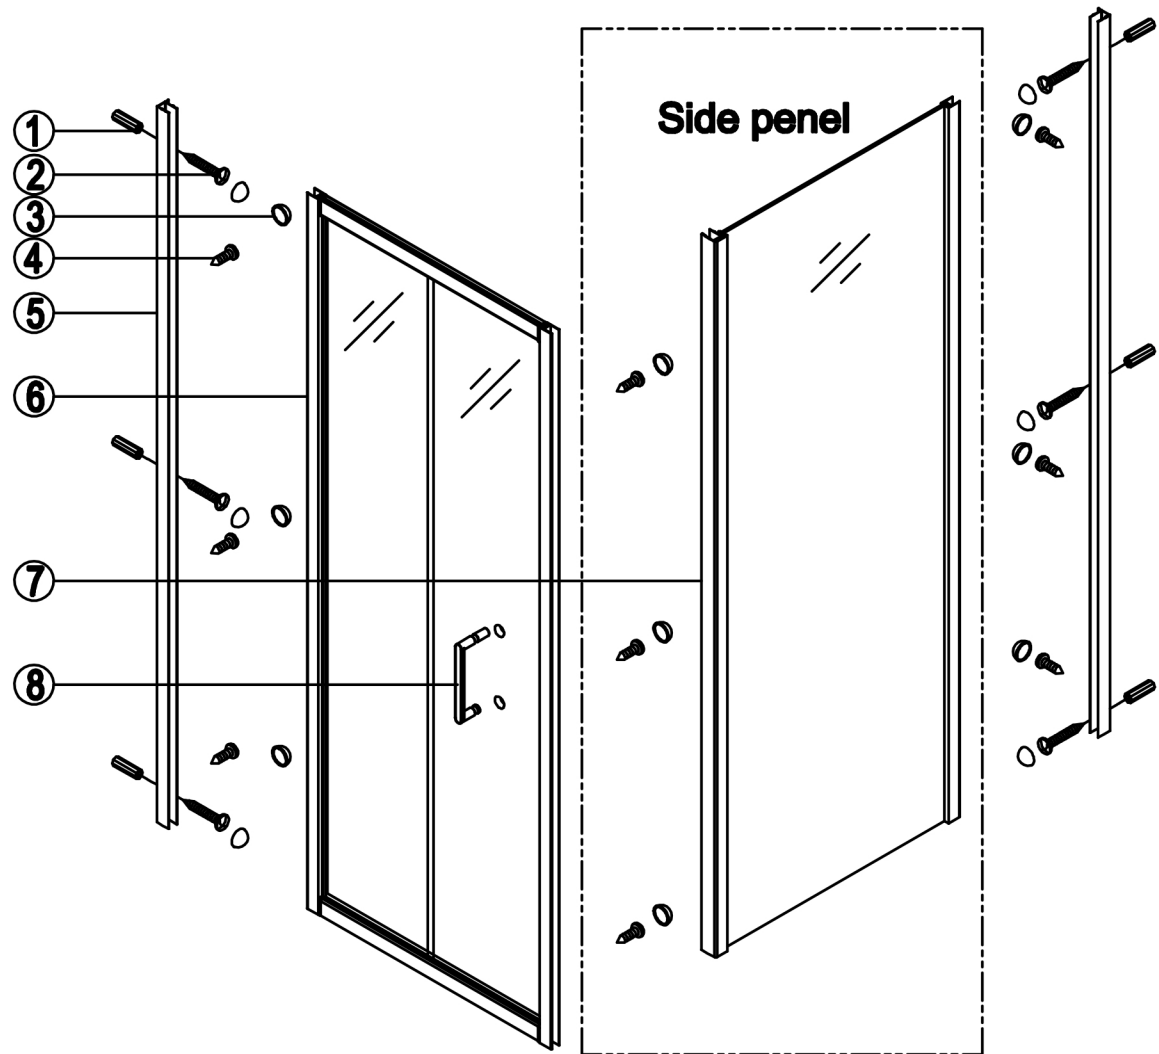

INSTALLATION MANUAL (3)

Bifold Door + Side Panel

1  D6X25 6Pcs	2 ST4X30  ST4X30 6Pcs	3  RF-6Y04 15Pcs
4 ST4X12  ST4X12 9Pcs	5  RF-6W01 2Pcs	6  1Pc
7  RF-6W02 1Pc	8  RF-6X01 1Pc	9 Optional parts  RF-6Y01 9Pcs
10 Optional parts  RF-6W02 2Pcs	11 Optional parts  RF-6W03 1Pc	Tools:

	L	W
1	700	650-690
2	800	760-780
3	900	860-880

- 1-1  5x2
- 1-2  Ø6X30mm
- 1-3  1x6
- 1-4  2x6

3

Without concealed profile

3

With concealed profile

4

5