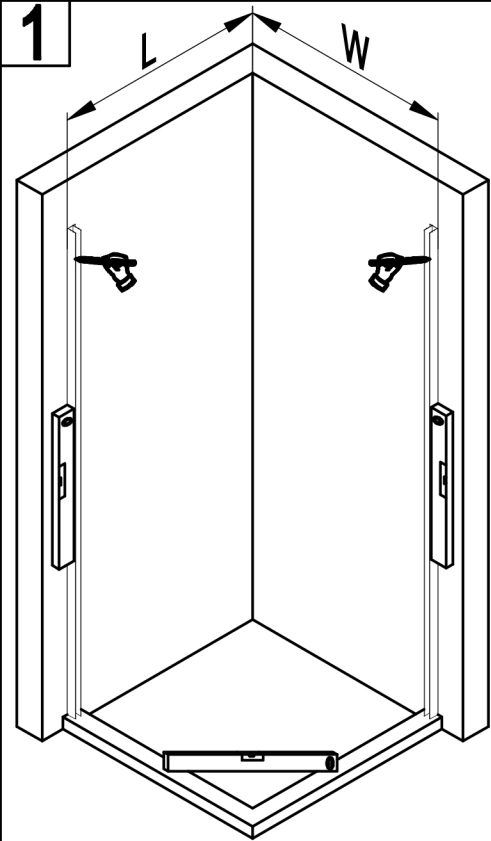

INSTALLATION MANUAL (3)

Bifold Door + Side Panel

1  D6X25 6Pcs	2 ST4X30  ST4X30 6Pcs	3  RF-6Y04 15Pcs
4 ST4X12  ST4X12 9Pcs	5  RF-6W01 2Pcs	6  1Pc
7  RF-6W02 1Pc	8  RF-6X01 1Pc	9 Optional parts  RF-6Y01 9Pcs
10 Optional parts  RF-6W02 2Pcs	11 Optional parts  RF-6W03 1Pc	Tools:

	L	W
1	700	650-690
2	800	760-780
3	900	860-880

- 1-1  5x2
- 1-2  Ø6X30mm
- 1-3  1x6
- 1-4  2x6

3

Without concealed profile

3

With concealed profile

4

5