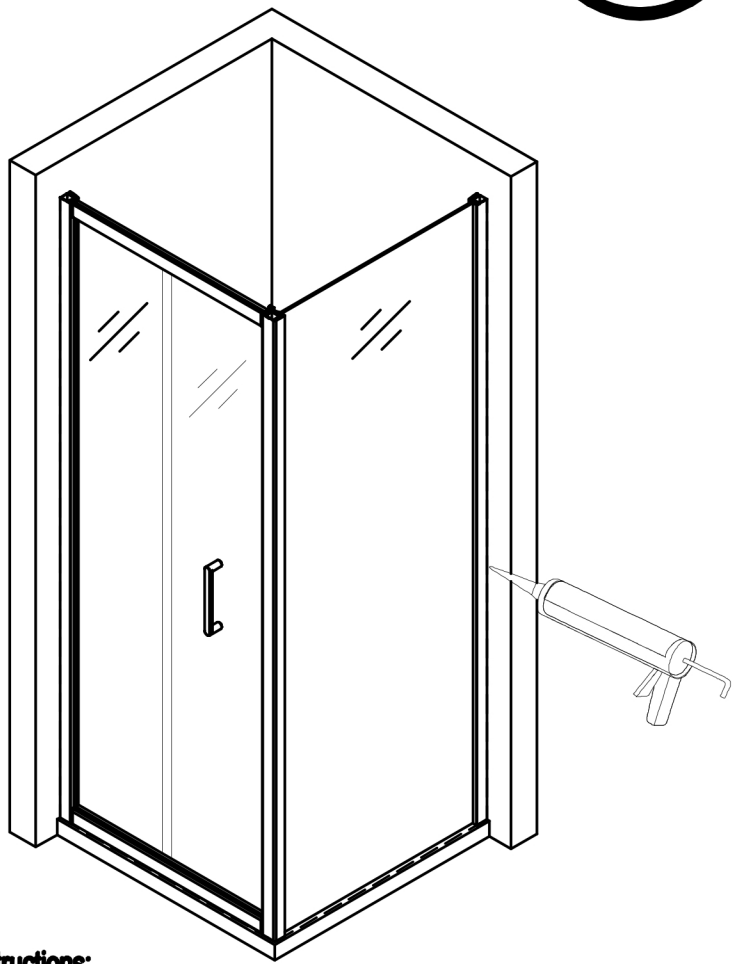

INSTALLATION MANUAL (3)

Bifold Door + Side Panel

1  D6X25 6Pcs	2 ST4X30  ST4X30 6Pcs	3  RF-6Y04 15Pcs
4 ST4X12  ST4X12 9Pcs	5  RF-6W01 2Pcs	6  1Pc
7  RF-6W02 1Pc	8  RF-6X01 1Pc	9 Optional parts  RF-6Y01 9Pcs
10 Optional parts  RF-6W02 2Pcs	11 Optional parts  RF-6W03 1Pc	Tools:

	L	W
1	700	650-690
2	800	760-780
3	900	860-880

- 1-1  5x2
- 1-2  Ø6X30mm
- 1-3  1x6
- 1-4  2x6

3

Without concealed profile

3

With concealed profile

4

5