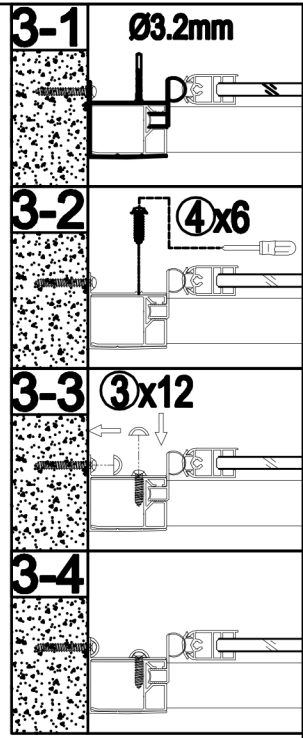

INSTALLATION MANUAL (3)

Bifold Door + Side Panel

1  D6X25 6Pcs	2 ST4X30  ST4X30 6Pcs	3  RF-6Y04 15Pcs
4 ST4X12  ST4X12 9Pcs	5  RF-6W01 2Pcs	6  1Pc
7  RF-6W02 1Pc	8  RF-6X01 1Pc	9 Optional parts  RF-6Y01 9Pcs
10 Optional parts  RF-6W02 2Pcs	11 Optional parts  RF-6W03 1Pc	Tools:

	L	W
1	700	650-690
2	800	760-780
3	900	860-880

- 1-1  5x2
- 1-2  Ø6X30mm
- 1-3  1x6
- 1-4  2x6

3

Without concealed profile

3

With concealed profile

4

5