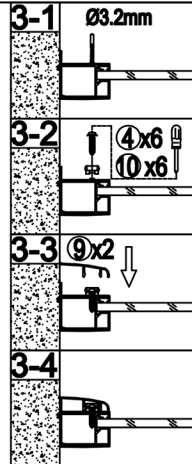

INSTALLATION MANUAL

1		2	ST4X30 	3	
D6X25	6Pcs	ST4X30	6Pcs	RF-6Y04	12Pcs
4	ST4X12 	5		6	
ST4X12	6Pcs	RF-6W01	2Pcs		1Pc
7		8		9	Optional parts 
RF-6X01	1Pc	RF-6Z05	1Pc	RF-6W02	2Pcs
10	Optional parts 	Tools:			
RF-6Y02	6Pcs	  			
		 			
		  			

1

		L
1	800	740-780
2	900	840-880

2**2-1**

3**Without concealed profile****3****With concealed profile**

4

5

Care Instructions:
 Do not use your shower enclosure within 24 hours of assembly .
 Do not use caustic cleaning products or abrasive material when cleaning your shower enclosure.