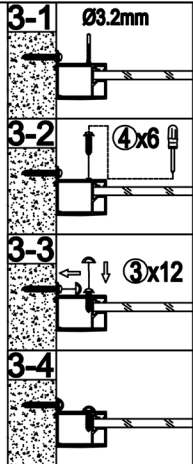

INSTALLATION MANUAL

1		2	ST4X30 	3	
D6X25	6Pcs	ST4X30	6Pcs	RF-6Y04	12Pcs
4	ST4X12 	5		6	
ST4X12	6Pcs	RF-6W01	2Pcs		1Pc
7		8		9	Optional parts 
RF-6X01	1Pc	RF-6Z05	1Pc	RF-6W02	2Pcs
10	Optional parts 	Tools:			
RF-6Y02	6Pcs	  			
		 			
		  			

1

		L
1	800	740-780
2	900	840-880

2**2-1**

3**Without concealed profile****3****With concealed profile**

4

5

Care Instructions:
 Do not use your shower enclosure within 24 hours of assembly .
 Do not use caustic cleaning products or abrasive material when cleaning your shower enclosure.