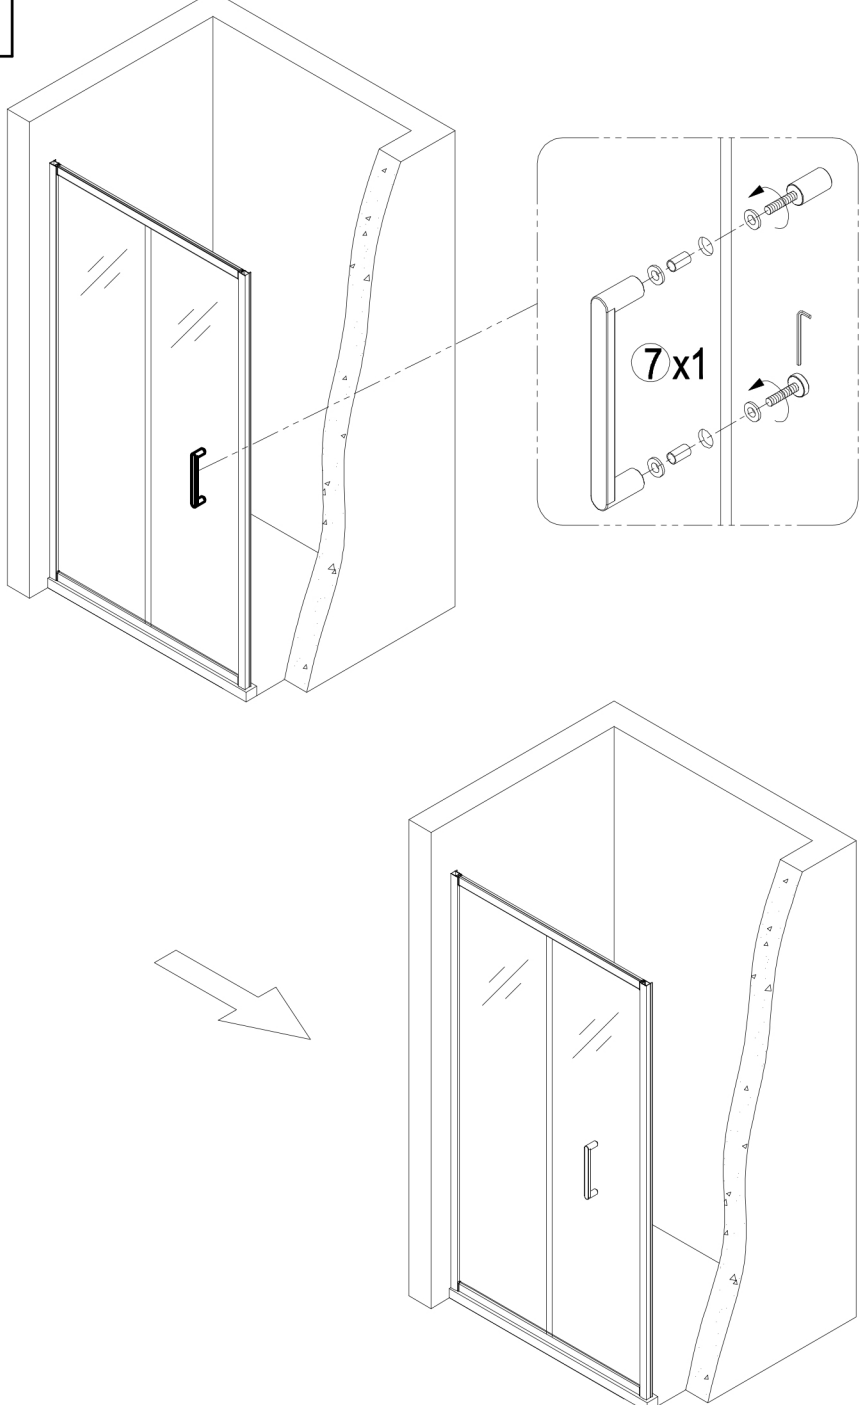

3

Without concealed profile

3

With concealed profile

4

5

Care Instructions:
Do not use your shower enclosure within 24 hours of assembly .
Do not use caustic cleaning products or abrasive material when
cleaning your shower enclosure.