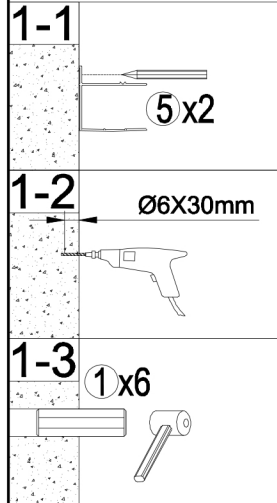

INSTALLATION MANUAL

1	 D6X25 6Pcs	2	 ST4X30 6Pcs	3	 RF-6Y04 12Pcs
4	 ST4X12 6Pcs	5	 RF-6W01 2Pcs	6	 RF-6W02 1Pc
7	 RF-6X01 1Pc	8	 RF-6Y01 6Pcs	9	 RF-6W02 2Pcs

Tools:

1

		L
1	700	640-680
2	900	840-880

**2**