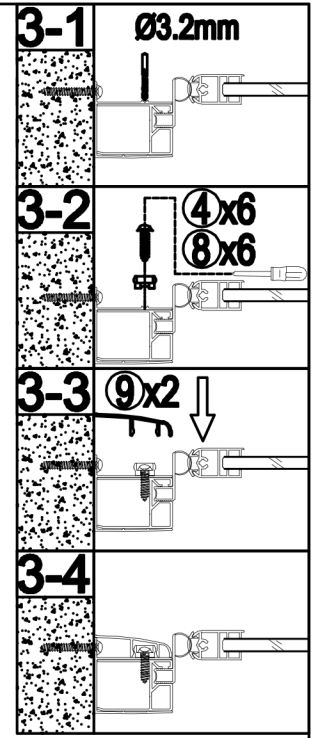

INSTALLATION MANUAL

1	 D6X25 6Pcs	2	 ST4X30 6Pcs	3	 RF-6Y04 12Pcs
4	 ST4X12 6Pcs	5	 RF-6W01 2Pcs	6	 RF-6W02 1Pc
7	 RF-6X01 1Pc	8	 RF-6Y01 6Pcs	9	 RF-6W02 2Pcs

Tools:

1

		L
1	700	640-680
2	900	840-880

**2**

3

Without concealed profile

3

With concealed profile

4

5

Care Instructions:
Do not use your shower enclosure within 24 hours of assembly .
Do not use caustic cleaning products or abrasive material when
cleaning your shower enclosure.