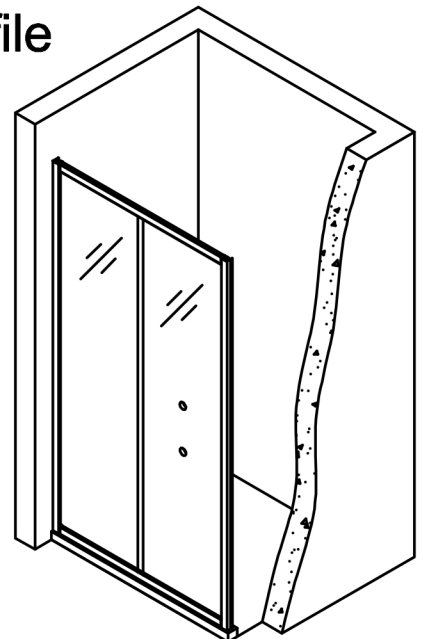

3

Without concealed profile

3

With concealed profile

4

5

Care Instructions:
Do not use your shower enclosure within 24 hours of assembly .
Do not use caustic cleaning products or abrasive material when
cleaning your shower enclosure.