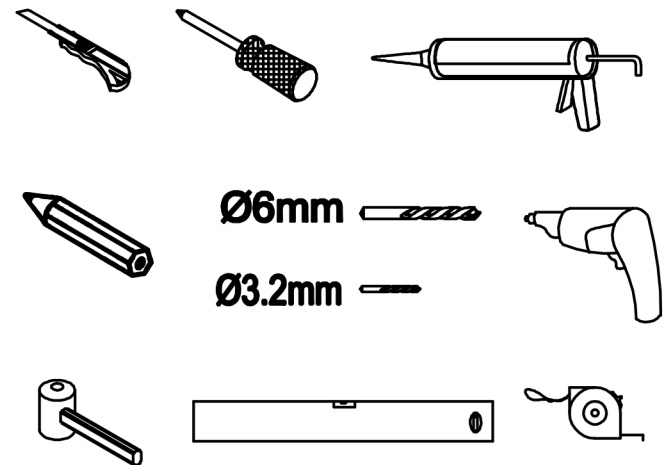

INSTALLATION MANUAL

1	 D6X25 6Pcs	2	 ST4X30 6Pcs	3	 RF-6Y04 12Pcs
4	 ST4X12 6Pcs	5	 RF-6W01 2Pcs	6	 RF-6W02 1Pc
7	 RF-6X01 1Pc	8	 RF-6Y01 6Pcs	9	 RF-6W02 2Pcs

Tools:

1

		L
1	700	640-680
2	900	840-880

**2**