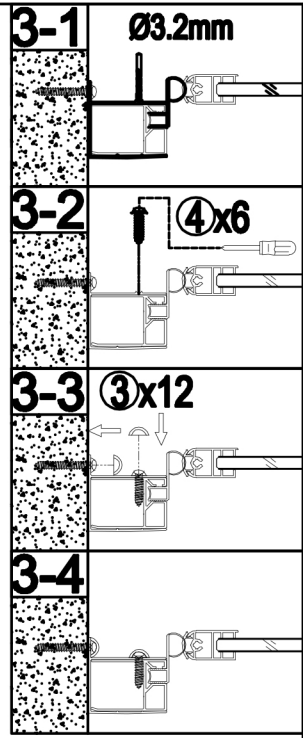

INSTALLATION MANUAL

1	 D6X25 6Pcs	2	 ST4X30 6Pcs	3	 RF-6Y04 12Pcs
4	 ST4X12 6Pcs	5	 RF-6W01 2Pcs	6	 RF-6W02 1Pc
7	 RF-6X01 1Pc	8	 RF-6Y01 6Pcs	9	 RF-6W02 2Pcs

Tools:

1

		L
1	700	640-680
2	900	840-880

**2**

3

Without concealed profile

3

With concealed profile

4

5

Care Instructions:
Do not use your shower enclosure within 24 hours of assembly .
Do not use caustic cleaning products or abrasive material when
cleaning your shower enclosure.