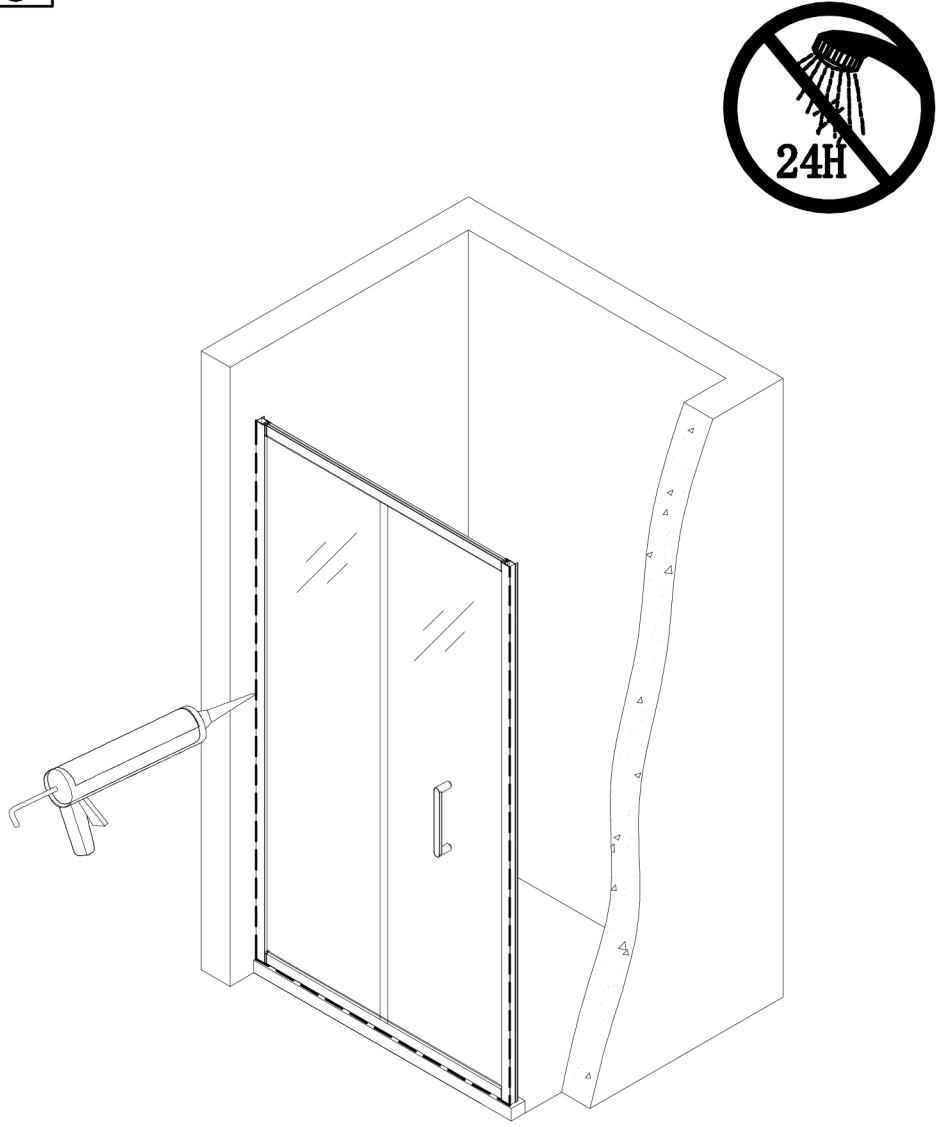

3

Without concealed profile

3

With concealed profile

4

5

Care Instructions:
Do not use your shower enclosure within 24 hours of assembly .
Do not use caustic cleaning products or abrasive material when
cleaning your shower enclosure.