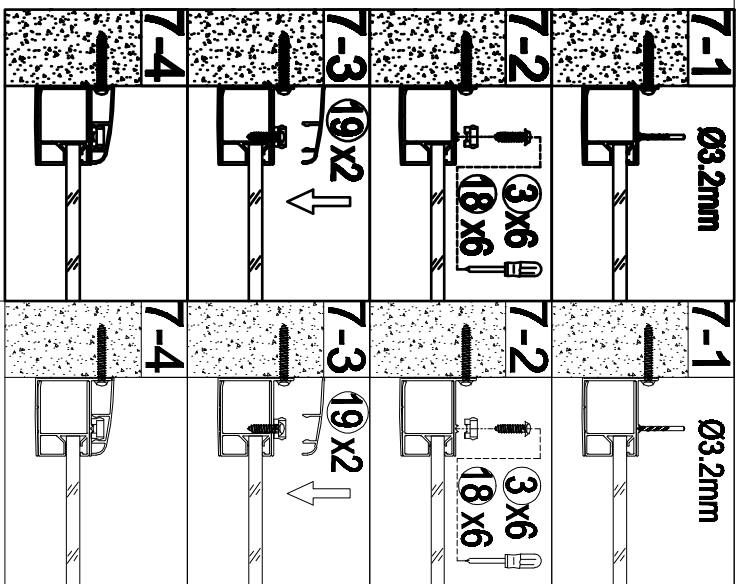

7-b

With concealed profile