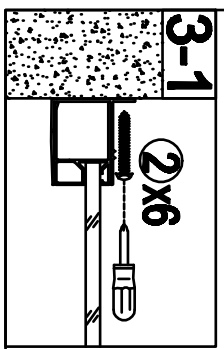

INSTALLATION MANUAL

1		2		3		4		5		6		7	 1760mm
D6x30	6Pcs	ST4X30	6Pcs	ST4X12	14Pcs	RF-6Y04	12Pcs	RF-6W01	2Pcs	RF-6X03	4Pcs	RF-6Z02	2Pcs
8	1825mm	9		10		11		12		13		14	
RF-6Z02	2Pcs		2Pcs	RF-6X01	2Pcs	RF-6X02	4Pcs	RF-6W016	2Pcs	RF-6X03	4Pcs	RF-6Z01	1Pair
15		16		17	Optional parts	18	Optional parts	12	1400	1700	Tools:		
RF-6Y02	4Pcs	RF-6Y05	8Pcs	RF-6Y01	6Pcs	RF-6W02	2Pcs	RF-6W017	2Pcs	RF-6W16			RF-6W17

1

		L
1400	1340-1380	
1700	1640-1680	

1-1		5x2
1-2		Ø6x30mm
1-3		1x6

**2**

3

4

5

6-a

Without concealed profile

6-1

Ø3.2mm

6-2

3x6

6-3

4x12

6-4