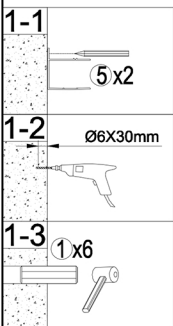

INSTALLATION MANUAL

1	2	3	4
	ST4X30	ST4X12	
D6x25 6Pcs	ST4X30 14Pcs	ST4X12 8Pcs	RF-6Y04 12Pcs
5	6	7	8
RF-6W01 2Pcs	RF-6Z02 1Pc	RF-6Z02 1Pc	RF-6Z02 1Pc
9	10	11	12
RF-6X01 1Pc	RF-6X01 1Pc	RF-6X02 2Pcs	RF-6Y03 2Pcs
13	14	15	16
RF-6Y06 2Pcs	RF-6Y02 2Pcs	RF-6X03 2Pcs	RF-6Y02 2Pcs
17	18	19	20
			Optional parts
RF-6Z03 1Pc	RF-6Z04 1Pc	RF-6Y02 1Pc	RF-6Y02 6Pcs
21	Tools:		
Optional parts			
RF-6W02 2Pcs			

1

		L
1	1000	940-980
2	1200	1140-1180

**2**

3

4

Without concealed profile

With concealed profile

6**7**