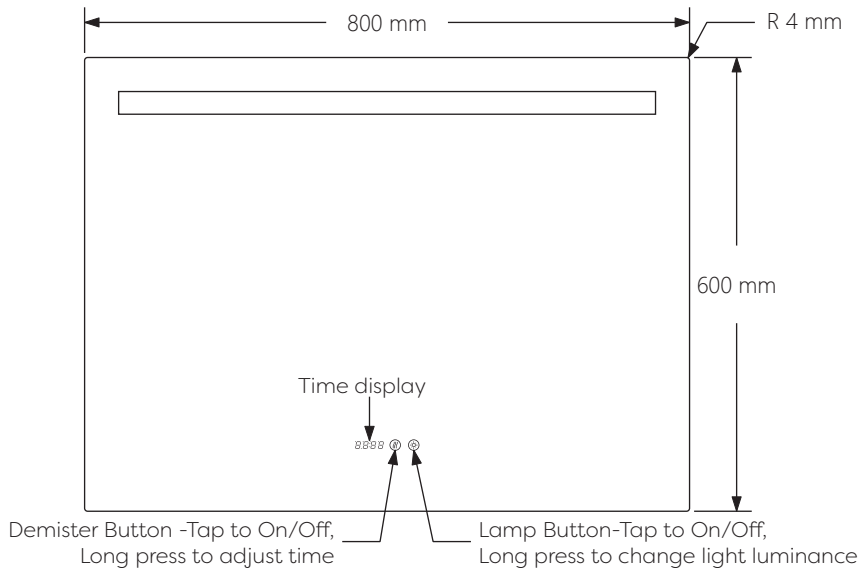

Technical Details

Schematic Diagram

YW-MIRO42

| | |
|---------------------------|-----------|
| Mirror Weight (kg) | 7.10kg |
| Mirror+Box Weight (kg) | 9.50kg |
| Light Source | LED |
| Light source average span | 50K HOURS |
| Total Rated Wattage (W) | 30W |
| Lumens (Lm) | 664 |
| Kelvins (K) | 6000K |

| |
|-----------------|
| FEATURES |
| TOUCH SWITCH |
| DEMISTER |
| DIMMING |
| TIME DISPLAY |

Technical Details

Data Reference

Front view

Side view

Back view

Bottom view