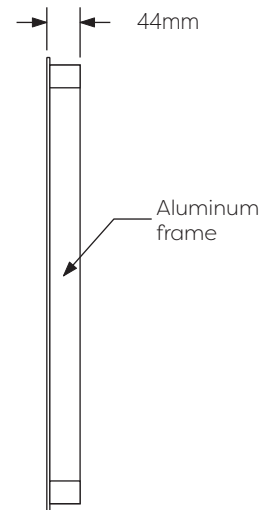

Technical Details

Schematic Diagram

YW-MIRO42

| | |
|---------------------------|-----------|
| Mirror Weight (kg) | 7.10kg |
| Mirror+Box Weight (kg) | 9.50kg |
| Light Source | LED |
| Light source average span | 50K HOURS |
| Total Rated Wattage (W) | 30W |
| Lumens (Lm) | 664 |
| Kelvins (K) | 6000K |

| |
|-----------------|
| FEATURES |
| TOUCH SWITCH |
| DEMISTER |
| DIMMING |
| TIME DISPLAY |

Technical Details

Data Reference

Front view

Side view

Back view

Bottom view