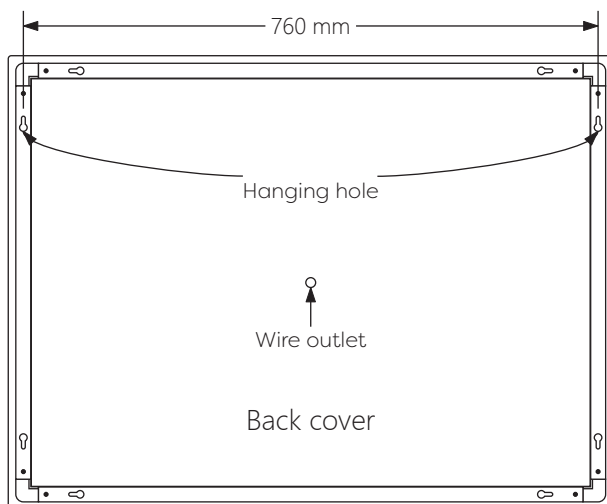

Technical Details

Schematic Diagram

YW-MIRO42

| | |
|---------------------------|-----------|
| Mirror Weight (kg) | 7.10kg |
| Mirror+Box Weight (kg) | 9.50kg |
| Light Source | LED |
| Light source average span | 50K HOURS |
| Total Rated Wattage (W) | 30W |
| Lumens (Lm) | 664 |
| Kelvins (K) | 6000K |

| |
|-----------------|
| FEATURES |
| TOUCH SWITCH |
| DEMISTER |
| DIMMING |
| TIME DISPLAY |

Technical Details

Data Reference

Front view

Side view

Back view

Bottom view