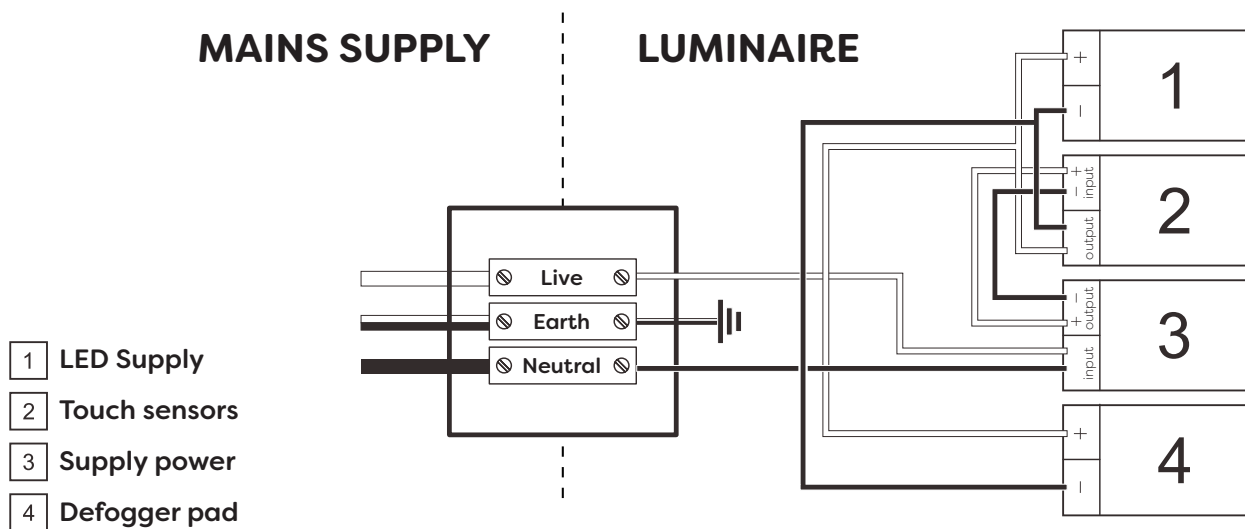

Technical Details

Schematic Diagram

YW-MIRO42

| | |
|---------------------------|-----------|
| Mirror Weight (kg) | 7.10kg |
| Mirror+Box Weight (kg) | 9.50kg |
| Light Source | LED |
| Light source average span | 50K HOURS |
| Total Rated Wattage (W) | 30W |
| Lumens (Lm) | 664 |
| Kelvins (K) | 6000K |

| |
|-----------------|
| FEATURES |
| TOUCH SWITCH |
| DEMISTER |
| DIMMING |
| TIME DISPLAY |

Technical Details

Data Reference

Front view

Side view

Back view

Bottom view