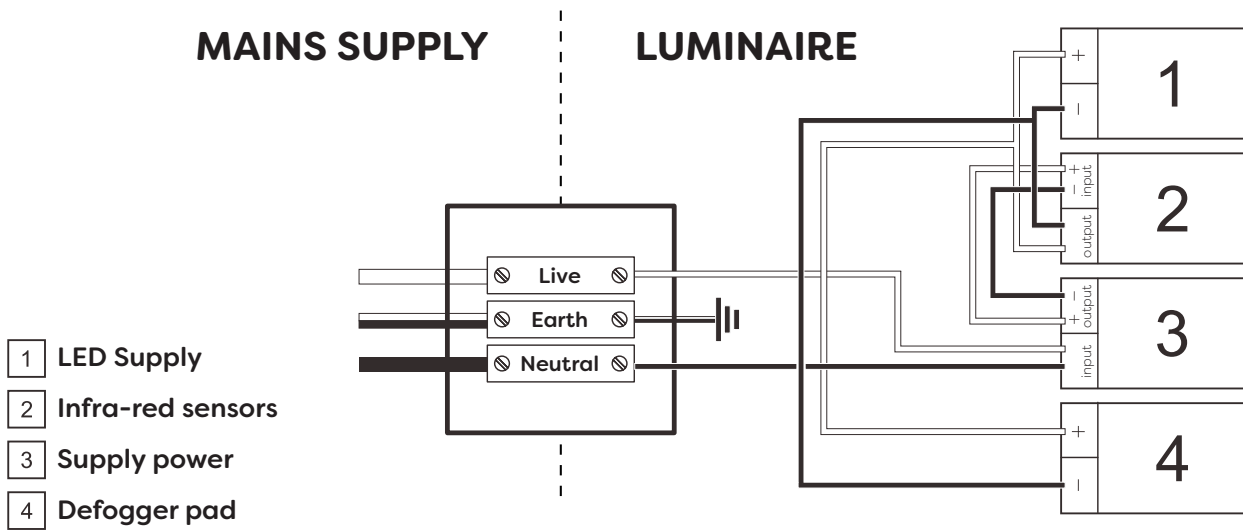

# Technical Details

## Schematic Diagram

**YW-MIR365**

Mirror Weight (kg)	7.30kg
Mirror+Box Weight (kg)	9.50kg
Light Source	LED
Light source average span	50K HOURS
Total Rated Wattage (W)	35W
Lumens (Lm)	1872
Kelvins (K)	6000K

<b>FEATURES</b>
<b>SENSOR SWITCH</b>
<b>DEMISTER</b>
<b>SHAVER SOCKET</b>

## Data Reference

Front view

Side view

Back view

Bottom view