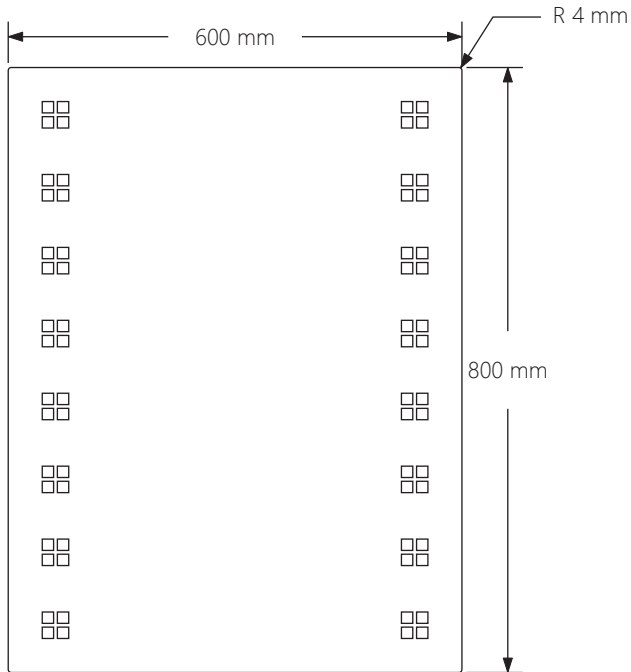

## Schematic Diagram

**YW-MIR365**

Mirror Weight (kg)	7.30kg
Mirror+Box Weight (kg)	9.50kg
Light Source	LED
Light source average span	50K HOURS
Total Rated Wattage (W)	35W
Lumens (Lm)	1872
Kelvins (K)	6000K

## Data Reference

Front view

Side view

Back view

Bottom view