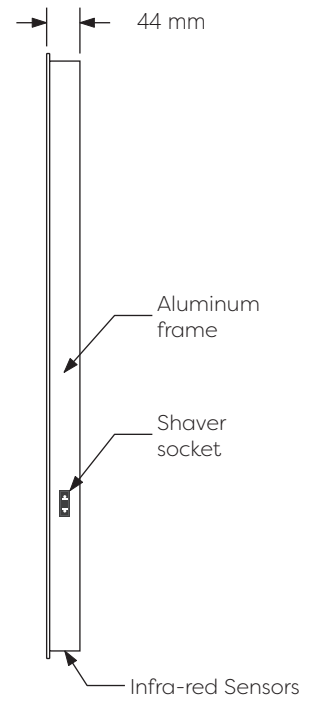

## Schematic Diagram

**YW-MIR365**

Mirror Weight (kg)	7.30kg
Mirror+Box Weight (kg)	9.50kg
Light Source	LED
Light source average span	50K HOURS
Total Rated Wattage (W)	35W
Lumens (Lm)	1872
Kelvins (K)	6000K

<b>FEATURES</b>
<b>SENSOR SWITCH</b>
<b>DEMISTER</b>
<b>SHAVER SOCKET</b>

## Data Reference

Front view

Side view

Back view

Bottom view