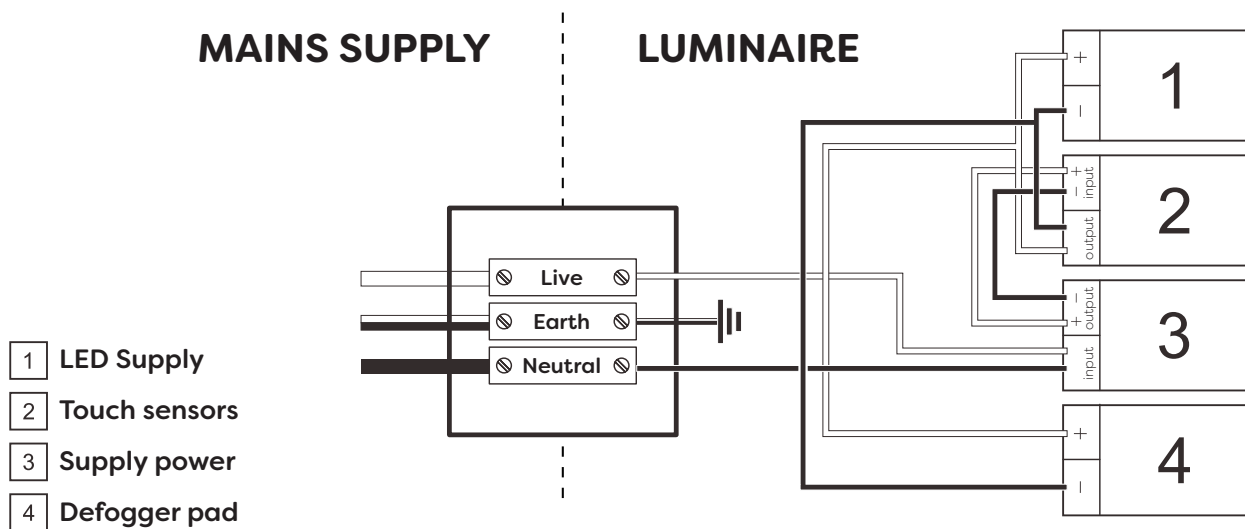

# Technical Details

## Schematic Diagram

**YW-MIRO12**

<b>Mirror Weight (kg)</b>	<b>7.30kg</b>
<b>Mirror+Box Weight (kg)</b>	<b>9.50kg</b>
<b>Light Source</b>	<b>LED</b>
<b>Light source average span</b>	<b>50K HOURS</b>
<b>Total Rated Wattage (W)</b>	<b>54W</b>
<b>Lumens (Lm)</b>	<b>3120</b>
<b>Kelvins (K)</b>	<b>3000-6000K</b>

## Data Reference

Front view

Side view

Back view

Bottom view