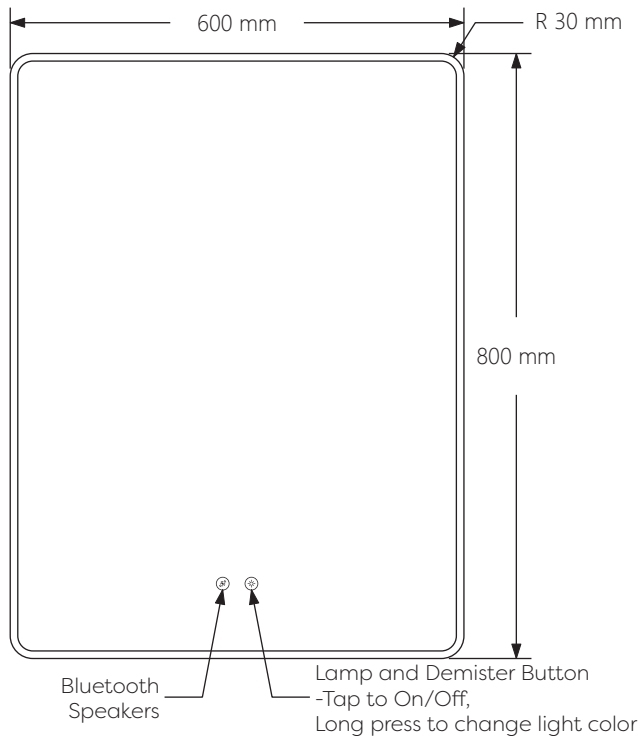

## Schematic Diagram

**YW-MIRO12**

<b>Mirror Weight (kg)</b>	<b>7.30kg</b>
<b>Mirror+Box Weight (kg)</b>	<b>9.50kg</b>
<b>Light Source</b>	<b>LED</b>
<b>Light source average span</b>	<b>50K HOURS</b>
<b>Total Rated Wattage (W)</b>	<b>54W</b>
<b>Lumens (Lm)</b>	<b>3120</b>
<b>Kelvins (K)</b>	<b>3000-6000K</b>

## Data Reference

Front view

Side view

Back view

Bottom view