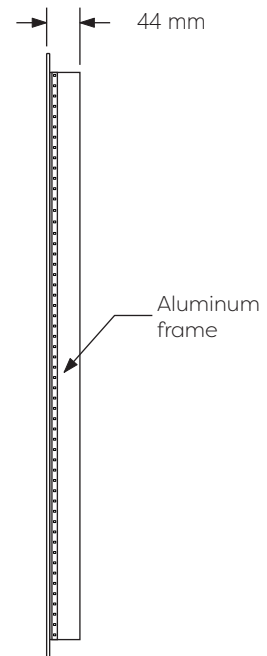

## Schematic Diagram

**YW-MIRO12**

<b>Mirror Weight (kg)</b>	<b>7.30kg</b>
<b>Mirror+Box Weight (kg)</b>	<b>9.50kg</b>
<b>Light Source</b>	<b>LED</b>
<b>Light source average span</b>	<b>50K HOURS</b>
<b>Total Rated Wattage (W)</b>	<b>54W</b>
<b>Lumens (Lm)</b>	<b>3120</b>
<b>Kelvins (K)</b>	<b>3000-6000K</b>

## Data Reference

Front view

Side view

Back view

Bottom view