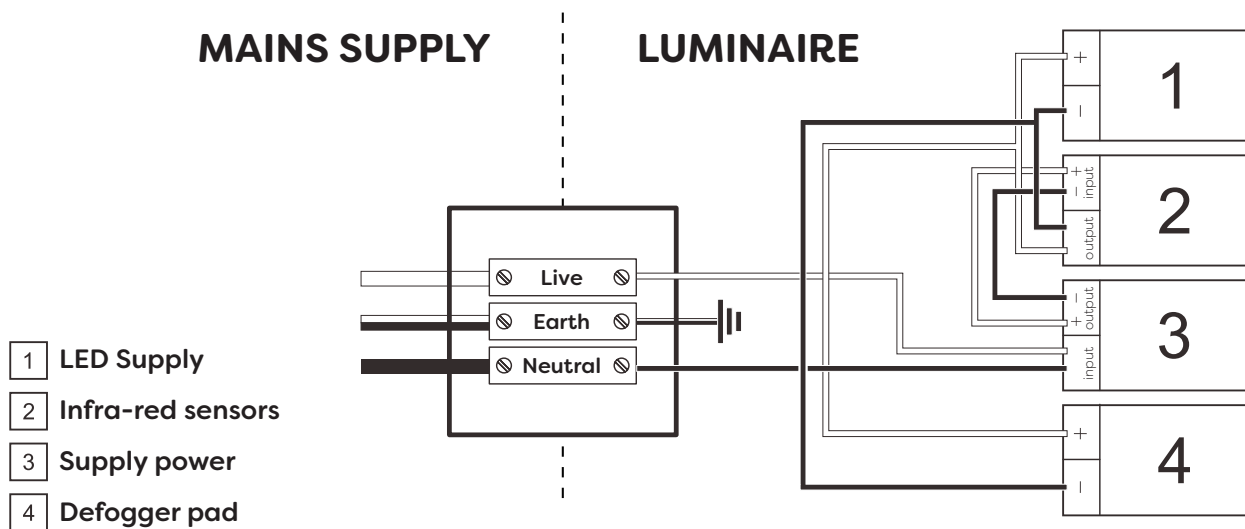

Technical Details

Schematic Diagram

YW-MIRO18

Mirror Weight (kg)	14.65kg
Mirror+Box Weight (kg)	16.95kg
Light Source	LED
Light source average span	50K HOURS
Total Rated Wattage (W)	46W
Lumens (Lm)	1680
Kelvins (K)	6000K

FEATURES
SENSOR SWITCH
DEMISTER
SHAVER SOCKET
BLUETOOTH

Technical Details

Data Reference

Front view

Side view

Bottom view