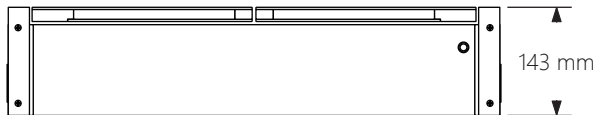

Technical Details

Schematic Diagram

YW-MIRO18

Mirror Weight (kg)	14.65kg
Mirror+Box Weight (kg)	16.95kg
Light Source	LED
Light source average span	50K HOURS
Total Rated Wattage (W)	46W
Lumens (Lm)	1680
Kelvins (K)	6000K

FEATURES
SENSOR SWITCH
DEMISTER
SHAVER SOCKET
BLUETOOTH

Technical Details

Data Reference

Front view

Side view

Bottom view