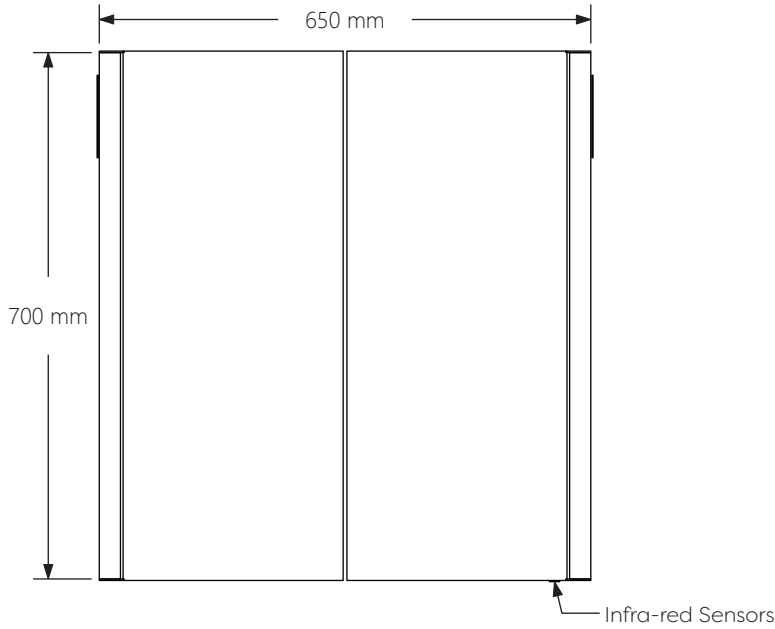

Technical Details

Schematic Diagram

YW-MIRO18

Mirror Weight (kg)	14.65kg
Mirror+Box Weight (kg)	16.95kg
Light Source	LED
Light source average span	50K HOURS
Total Rated Wattage (W)	46W
Lumens (Lm)	1680
Kelvins (K)	6000K

FEATURES
SENSOR SWITCH
DEMISTER
SHAVER SOCKET
BLUETOOTH

Technical Details

Data Reference

Front view

Side view

Bottom view