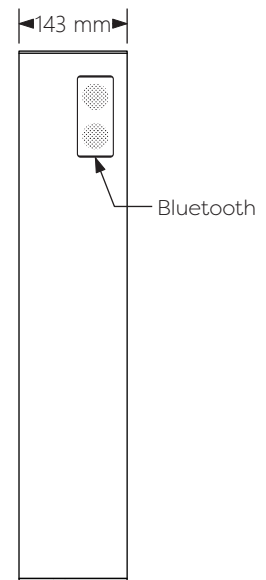

Technical Details

Schematic Diagram

YW-MIRO18

Mirror Weight (kg)	14.65kg
Mirror+Box Weight (kg)	16.95kg
Light Source	LED
Light source average span	50K HOURS
Total Rated Wattage (W)	46W
Lumens (Lm)	1680
Kelvins (K)	6000K

FEATURES
SENSOR SWITCH
DEMISTER
SHAVER SOCKET
BLUETOOTH

Technical Details

Data Reference

Front view

Side view

Bottom view