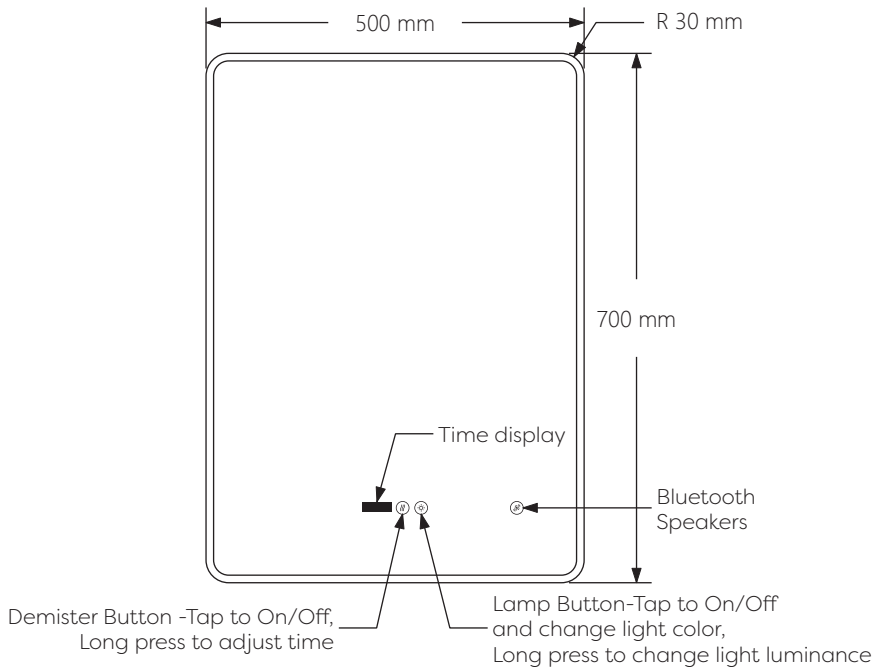

Technical Details

Schematic Diagram

YW-MIRO11

Mirror Weight (kg)	5.75kg
Mirror+Box Weight (kg)	7.50kg
Light Source	LED
Light source average span	50K HOURS
Total Rated Wattage (W)	39W
Lumens (Lm)	2640
Kelvins (K)	3000-6000K

FEATURES
TOUCH SWITCH
DEMISTER
DIMMING
COLOR CHANGE
SHAVER SOCKET
TIME DISPLAY
BLUETOOTH

Technical Details

Data Reference

Front view

Side view

Back view

Bottom view