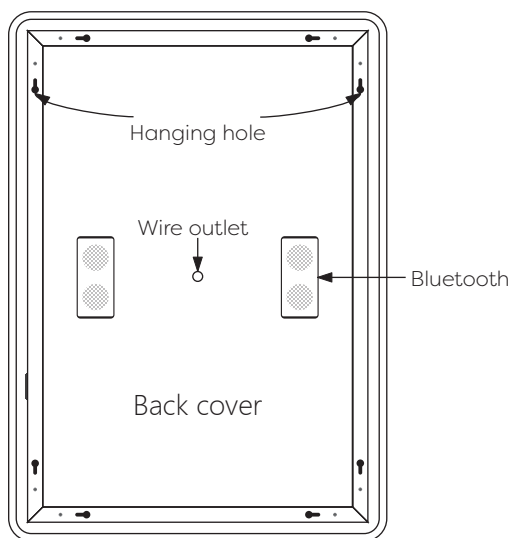

FEATURES
TOUCH SWITCH
DEMISTER
DIMMING
COLOR CHANGE
SHAVER SOCKET
TIME DISPLAY
BLUETOOTH

Technical Details

Data Reference

Front view

Side view

Back view

Bottom view