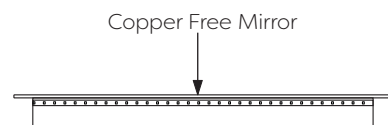

Technical Details

Schematic Diagram

YW-MIRO11

Mirror Weight (kg)	5.75kg
Mirror+Box Weight (kg)	7.50kg
Light Source	LED
Light source average span	50K HOURS
Total Rated Wattage (W)	39W
Lumens (Lm)	2640
Kelvins (K)	3000-6000K

FEATURES
TOUCH SWITCH
DEMISTER
DIMMING
COLOR CHANGE
SHAVER SOCKET
TIME DISPLAY
BLUETOOTH

Technical Details

Data Reference

Front view

Side view

Back view

Bottom view