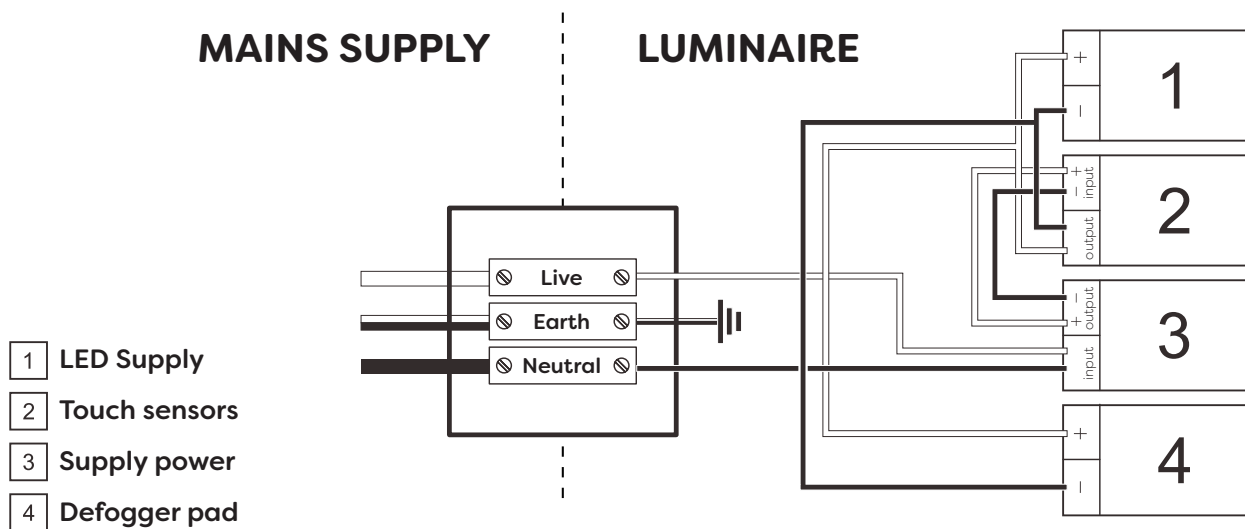

Technical Details

Schematic Diagram

YW-MIRO11

Mirror Weight (kg)	5.75kg
Mirror+Box Weight (kg)	7.50kg
Light Source	LED
Light source average span	50K HOURS
Total Rated Wattage (W)	39W
Lumens (Lm)	2640
Kelvins (K)	3000-6000K

FEATURES
TOUCH SWITCH
DEMISTER
DIMMING
COLOR CHANGE
SHAVER SOCKET
TIME DISPLAY
BLUETOOTH

Technical Details

Data Reference

Front view

Side view

Back view

Bottom view