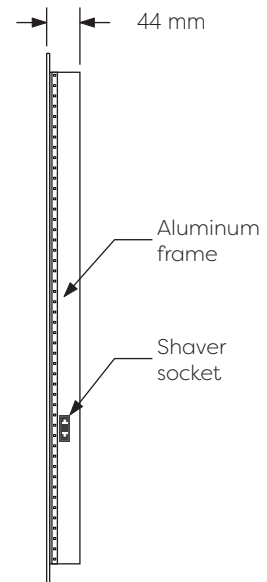

Technical Details

Schematic Diagram

YW-MIRO11

Mirror Weight (kg)	5.75kg
Mirror+Box Weight (kg)	7.50kg
Light Source	LED
Light source average span	50K HOURS
Total Rated Wattage (W)	39W
Lumens (Lm)	2640
Kelvins (K)	3000-6000K

FEATURES
TOUCH SWITCH
DEMISTER
DIMMING
COLOR CHANGE
SHAVER SOCKET
TIME DISPLAY
BLUETOOTH

Technical Details

Data Reference

Front view

Side view

Back view

Bottom view