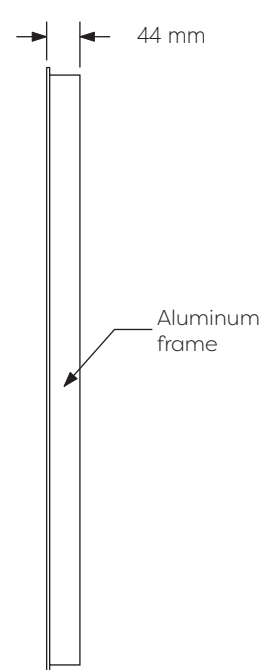

Technical Details

Schematic Diagram

YW-MIRO35

Mirror Weight (kg)	6.90kg
Mirror+Box Weight (kg)	9.10kg
Light Source	LED
Light source average span	50K HOURS
Total Rated Wattage (W)	42W
Lumens (Lm)	2048
Kelvins (K)	6000K

FEATURES
TOUCH SWITCH
DEMISTER
DIMMING

Technical Details

Data Reference

Front view

Side view

Back view

Bottom view