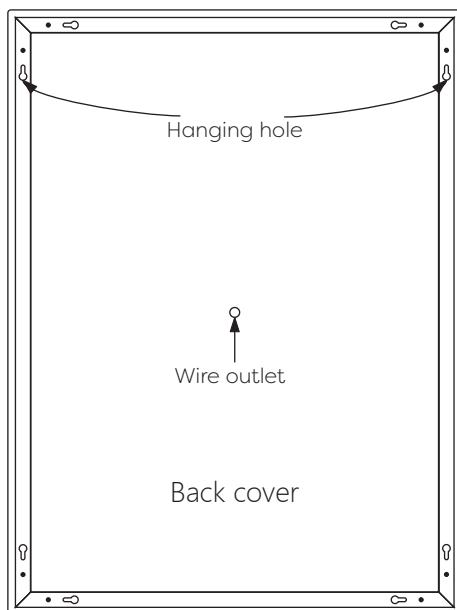

Technical Details

Schematic Diagram

YW-MIRO35

Mirror Weight (kg)	6.90kg
Mirror+Box Weight (kg)	9.10kg
Light Source	LED
Light source average span	50K HOURS
Total Rated Wattage (W)	42W
Lumens (Lm)	2048
Kelvins (K)	6000K

FEATURES
TOUCH SWITCH
DEMISTER
DIMMING

Technical Details

Data Reference

Front view

Side view

Back view

Bottom view