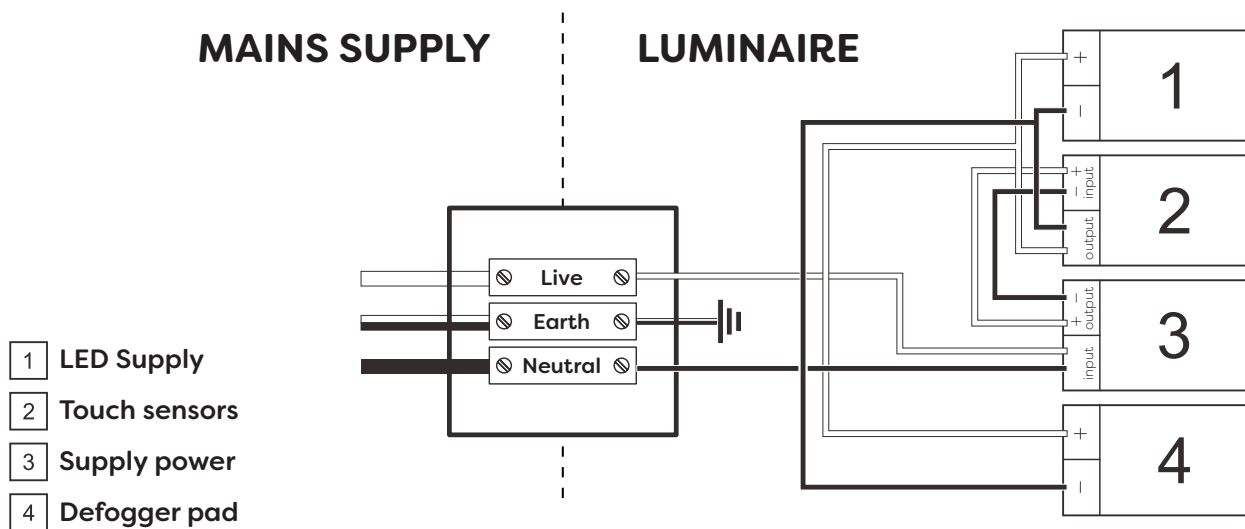

Technical Details

Schematic Diagram

YW-MIRO35

Mirror Weight (kg)	6.90kg
Mirror+Box Weight (kg)	9.10kg
Light Source	LED
Light source average span	50K HOURS
Total Rated Wattage (W)	42W
Lumens (Lm)	2048
Kelvins (K)	6000K

FEATURES
TOUCH SWITCH
DEMISTER
DIMMING

Technical Details

Data Reference

Front view

Side view

Back view

Bottom view