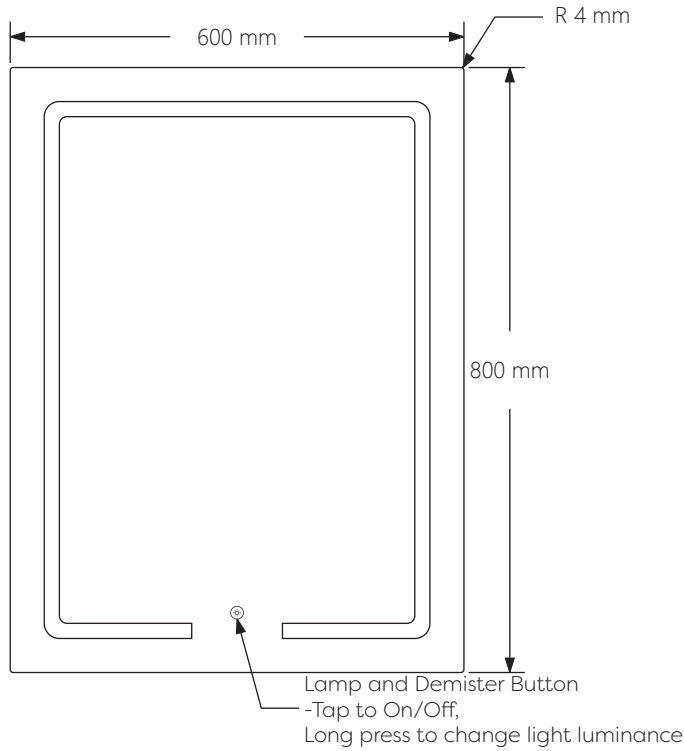

Technical Details

Schematic Diagram

YW-MIRO35

Mirror Weight (kg)	6.90kg
Mirror+Box Weight (kg)	9.10kg
Light Source	LED
Light source average span	50K HOURS
Total Rated Wattage (W)	42W
Lumens (Lm)	2048
Kelvins (K)	6000K

FEATURES
TOUCH SWITCH
DEMISTER
DIMMING

Technical Details

Data Reference

Front view

Side view

Back view

Bottom view