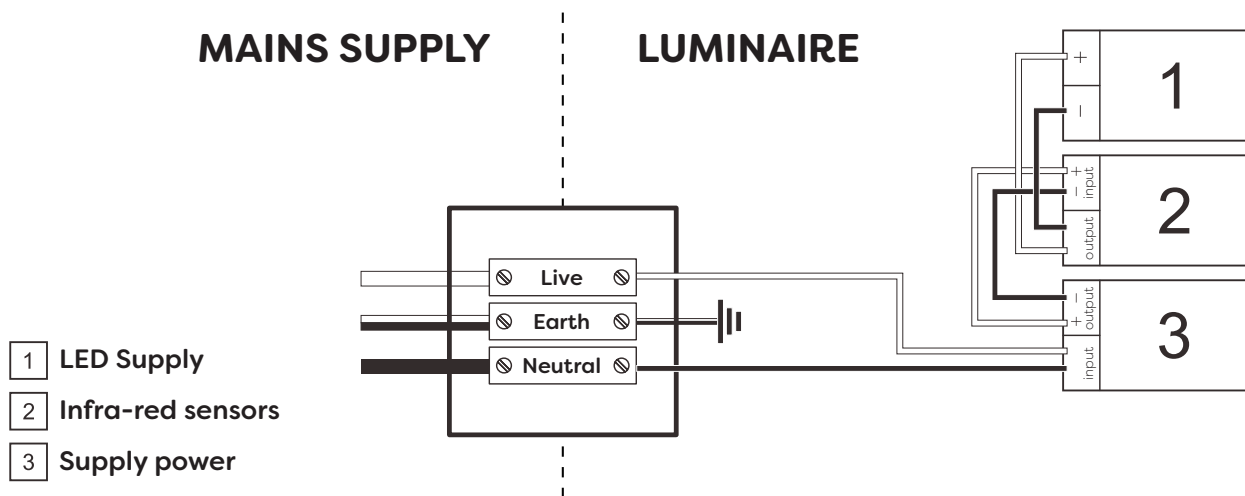

# Technical Details

## Schematic Diagram

**YW-MIRO15**

Mirror Weight (kg)	11.20kg
Mirror+Box Weight (kg)	13.40kg
Light Source	LED
Light source average span	50K HOURS
Total Rated Wattage (W)	17W
Lumens (Lm)	2923
Kelvins (K)	6000K

## Data Reference

Front view

Side view

Bottom view