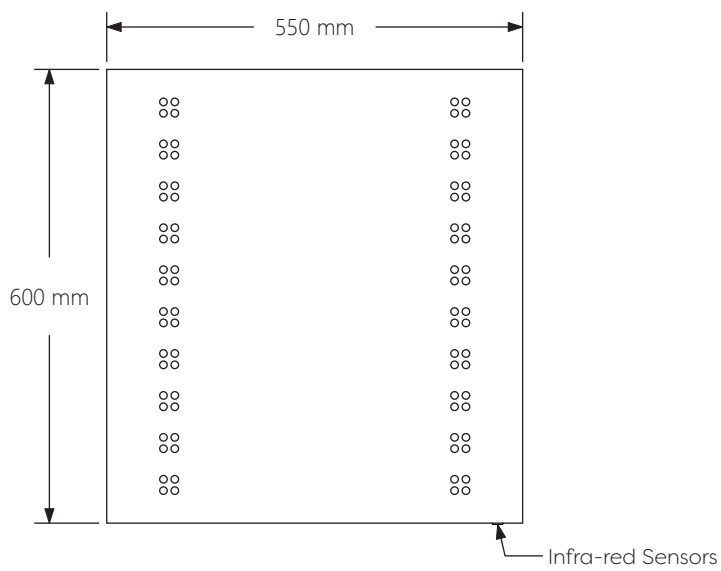

## Schematic Diagram

**YW-MIRO15**

Mirror Weight (kg)	11.20kg
Mirror+Box Weight (kg)	13.40kg
Light Source	LED
Light source average span	50K HOURS
Total Rated Wattage (W)	17W
Lumens (Lm)	2923
Kelvins (K)	6000K

## Data Reference

Front view

Side view

Bottom view