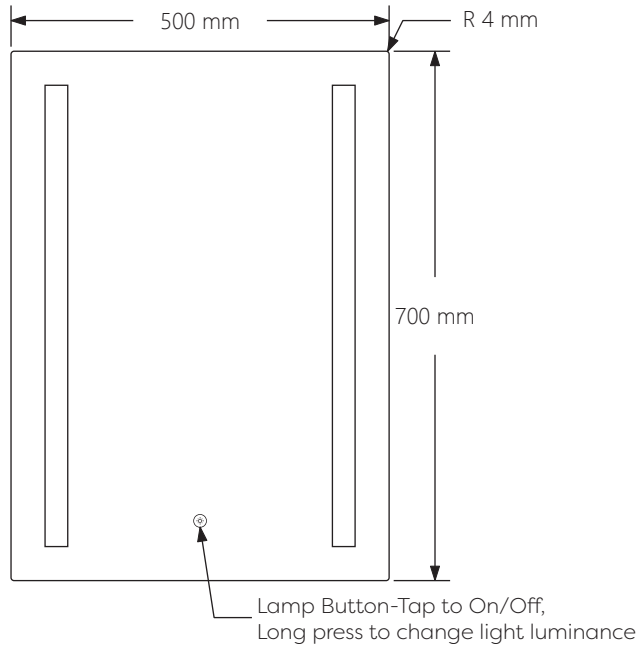

Technical Details

Schematic Diagram

YW-MIR348

Mirror Weight (kg)	5.10kg
Mirror+Box Weight (kg)	6.90kg
Light Source	LED
Light source average span	50K HOURS
Total Rated Wattage (W)	9W
Lumens (Lm)	1024
Kelvins (K)	6000K

FEATURES
TOUCH SWITCH
DIMMING

Technical Details

Data Reference

Front view

Side view

Back view

Bottom view