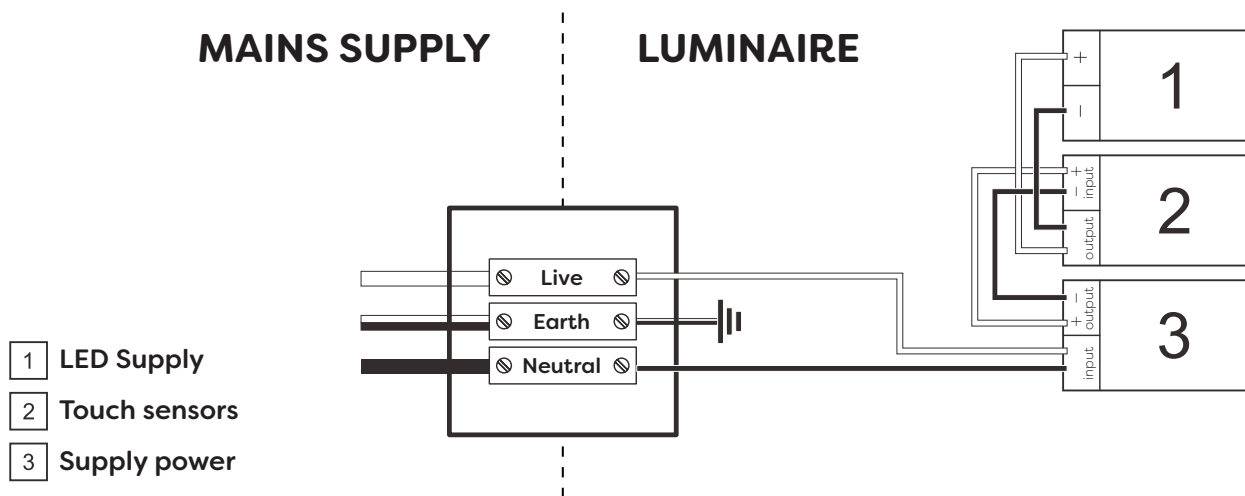

Technical Details

Schematic Diagram

YW-MIR348

Mirror Weight (kg)	5.10kg
Mirror+Box Weight (kg)	6.90kg
Light Source	LED
Light source average span	50K HOURS
Total Rated Wattage (W)	9W
Lumens (Lm)	1024
Kelvins (K)	6000K

FEATURES
TOUCH SWITCH
DIMMING

Technical Details

Data Reference

Front view

Side view

Back view

Bottom view