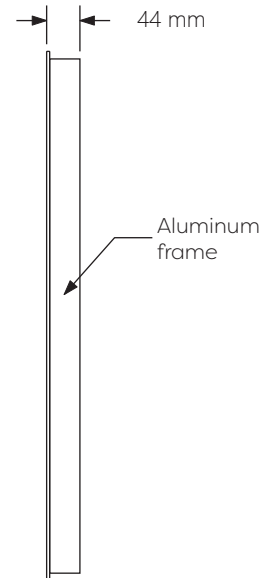

Technical Details

Schematic Diagram

YW-MIR348

Mirror Weight (kg)	5.10kg
Mirror+Box Weight (kg)	6.90kg
Light Source	LED
Light source average span	50K HOURS
Total Rated Wattage (W)	9W
Lumens (Lm)	1024
Kelvins (K)	6000K

FEATURES
TOUCH SWITCH
DIMMING

Technical Details

Data Reference

Front view

Side view

Back view

Bottom view