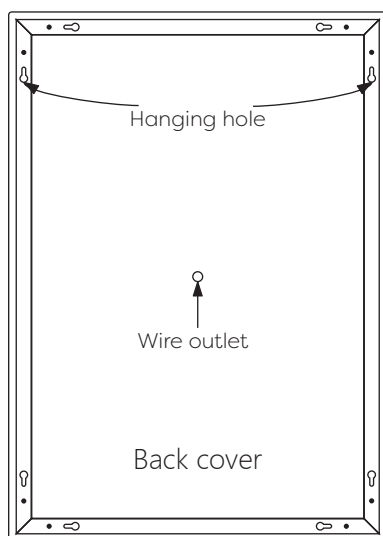

FEATURES
TOUCH SWITCH
DIMMING

Technical Details

Data Reference

Front view

Side view

Back view

Bottom view