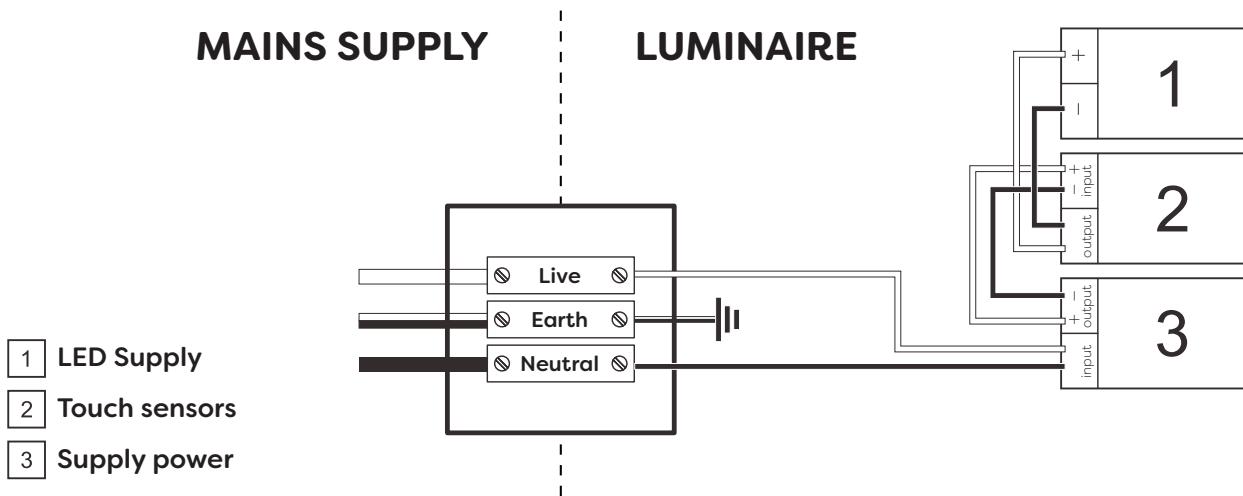

# Technical Details

## Schematic Diagram

**YW-MIRO41**

Mirror Weight (kg)	5.10kg
Mirror+Box Weight (kg)	6.85kg
Light Source	LED
Light source average span	50K HOURS
Total Rated Wattage (W)	9W
Lumens (Lm)	1024
Kelvins (K)	6000K

## Data Reference

Front view

Side view

Back view

Bottom view