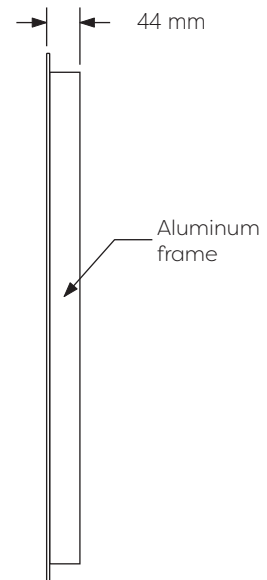

## Schematic Diagram

**YW-MIRO41**

Mirror Weight (kg)	5.10kg
Mirror+Box Weight (kg)	6.85kg
Light Source	LED
Light source average span	50K HOURS
Total Rated Wattage (W)	9W
Lumens (Lm)	1024
Kelvins (K)	6000K

## Data Reference

Front view

Side view

Back view

Bottom view