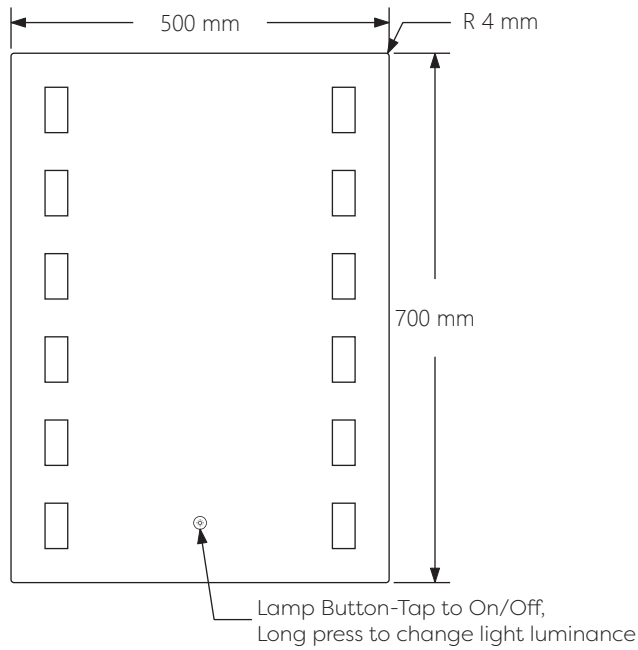

## Schematic Diagram

**YW-MIRO41**

Mirror Weight (kg)	5.10kg
Mirror+Box Weight (kg)	6.85kg
Light Source	LED
Light source average span	50K HOURS
Total Rated Wattage (W)	9W
Lumens (Lm)	1024
Kelvins (K)	6000K

## Data Reference

Front view

Side view

Back view

Bottom view