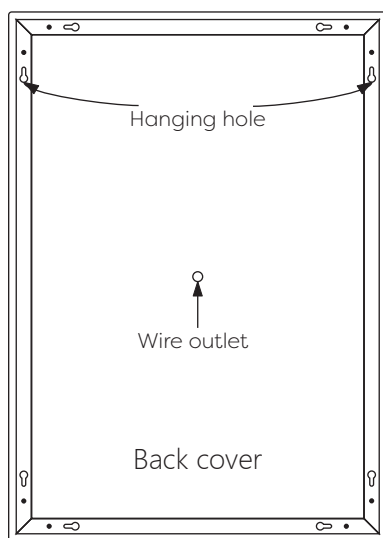

FEATURES
TOUCH SWITCH
DEMISTER
DIMMING

Technical Details

Data Reference

Front view

Side view

Back view

Bottom view