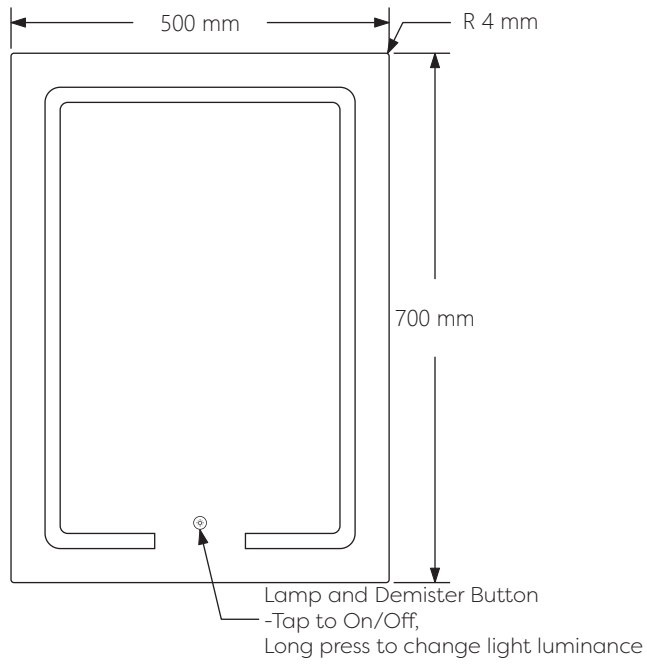

Technical Details

Schematic Diagram

YW-MIRO34

Mirror Weight (kg)	5.20kg
Mirror+Box Weight (kg)	6.95kg
Light Source	LED
Light source average span	50K HOURS
Total Rated Wattage (W)	27W
Lumens (Lm)	1728
Kelvins (K)	6000K

FEATURES
TOUCH SWITCH
DEMISTER
DIMMING

Technical Details

Data Reference

Front view

Side view

Back view

Bottom view