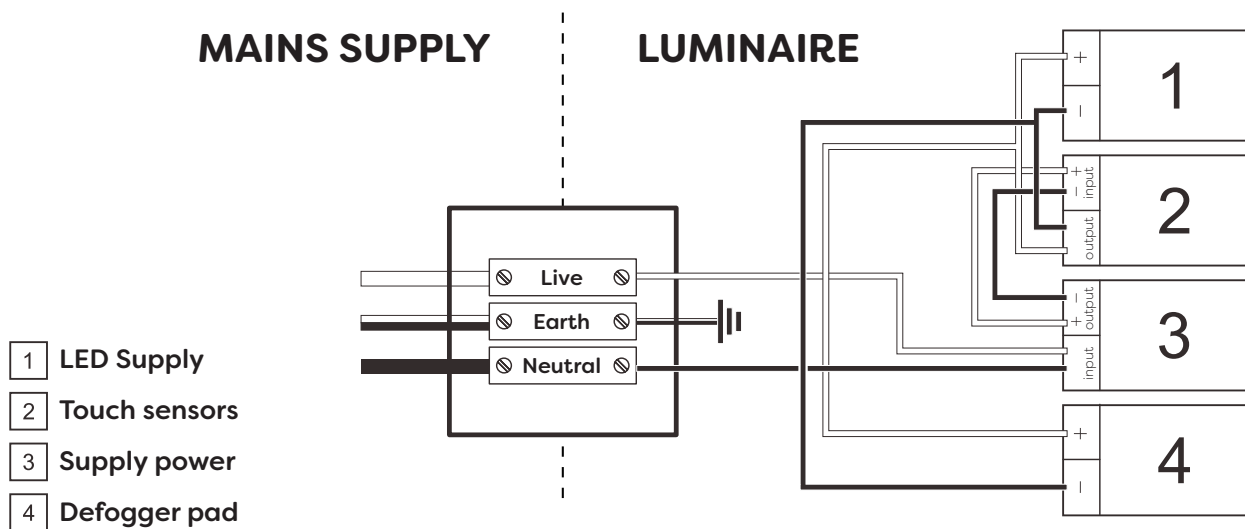

Technical Details

Schematic Diagram

YW-MIRO34

Mirror Weight (kg)	5.20kg
Mirror+Box Weight (kg)	6.95kg
Light Source	LED
Light source average span	50K HOURS
Total Rated Wattage (W)	27W
Lumens (Lm)	1728
Kelvins (K)	6000K

FEATURES
TOUCH SWITCH
DEMISTER
DIMMING

Technical Details

Data Reference

Front view

Side view

Back view

Bottom view