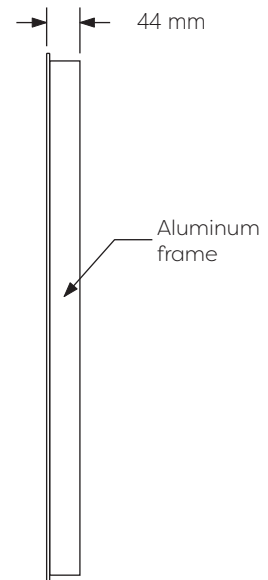

Technical Details

Schematic Diagram

YW-MIRO34

Mirror Weight (kg)	5.20kg
Mirror+Box Weight (kg)	6.95kg
Light Source	LED
Light source average span	50K HOURS
Total Rated Wattage (W)	27W
Lumens (Lm)	1728
Kelvins (K)	6000K

FEATURES
TOUCH SWITCH
DEMISTER
DIMMING

Technical Details

Data Reference

Front view

Side view

Back view

Bottom view