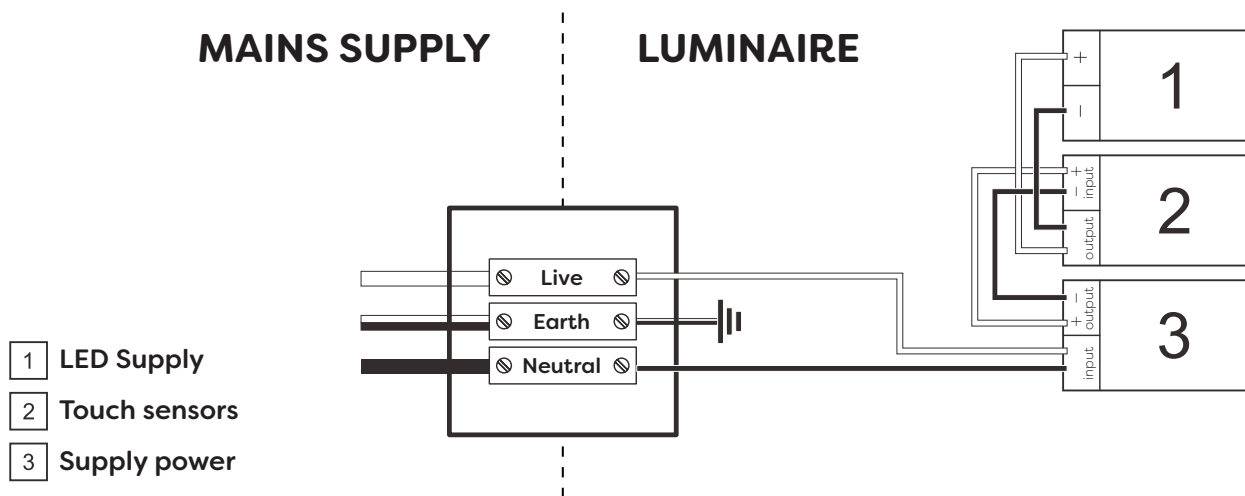

Technical Details

Schematic Diagram

YW-MIR112

Mirror Weight (kg)	5.05kg
Mirror+Box Weight (kg)	6.80kg
Light Source	LED
Light source average span	50K HOURS
Total Rated Wattage (W)	10W
Lumens (Lm)	1120
Kelvins (K)	6000K

FEATURES
TOUCH SWITCH
DIMMING

Technical Details

Data Reference

Front view

Side view

Back view

Bottom view