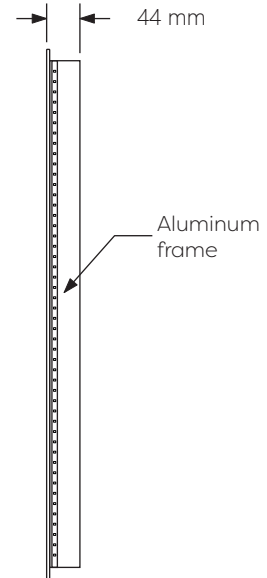

Technical Details

Schematic Diagram

YW-MIR112

Mirror Weight (kg)	5.05kg
Mirror+Box Weight (kg)	6.80kg
Light Source	LED
Light source average span	50K HOURS
Total Rated Wattage (W)	10W
Lumens (Lm)	1120
Kelvins (K)	6000K

FEATURES
TOUCH SWITCH
DIMMING

Technical Details

Data Reference

Front view

Side view

Back view

Bottom view