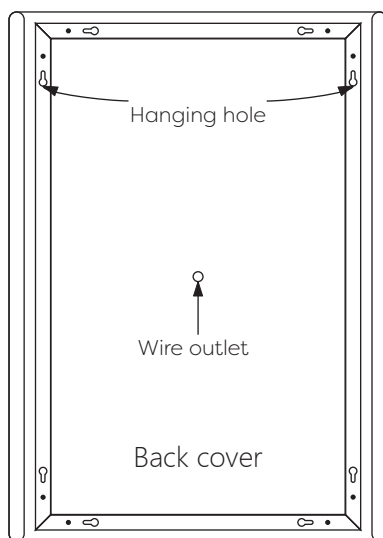

FEATURES
TOUCH SWITCH
DIMMING

Technical Details

Data Reference

Front view

Side view

Back view

Bottom view