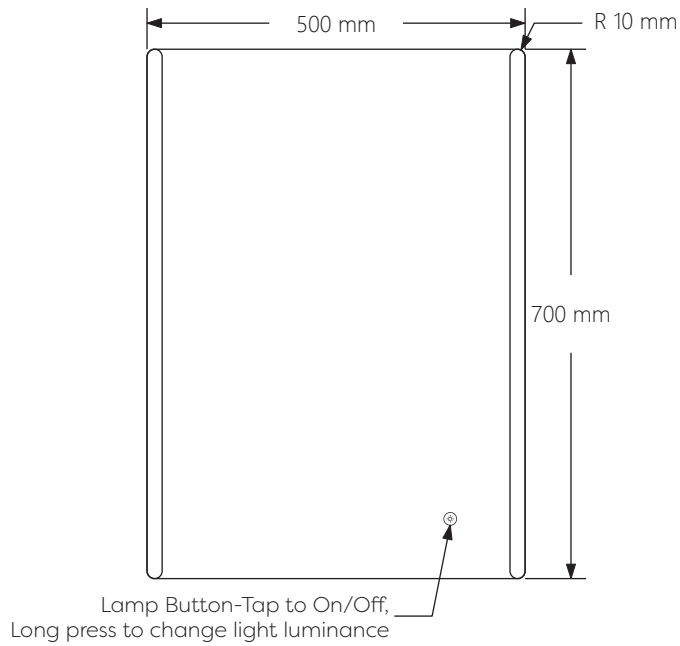

Technical Details

Schematic Diagram

YW-MIR112

Mirror Weight (kg)	5.05kg
Mirror+Box Weight (kg)	6.80kg
Light Source	LED
Light source average span	50K HOURS
Total Rated Wattage (W)	10W
Lumens (Lm)	1120
Kelvins (K)	6000K

FEATURES
TOUCH SWITCH
DIMMING

Technical Details

Data Reference

Front view

Side view

Back view

Bottom view