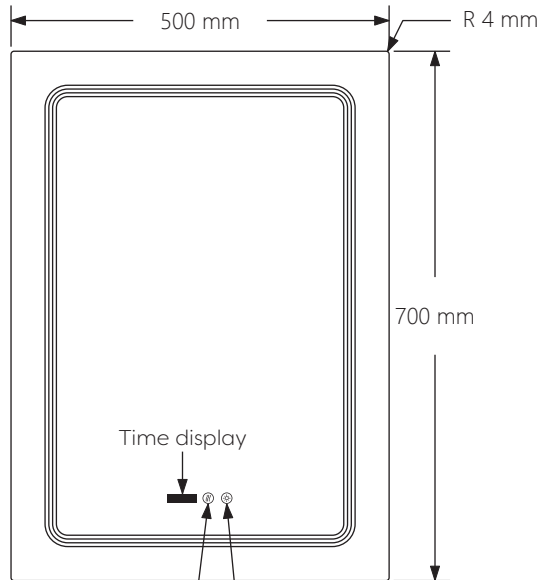

## Schematic Diagram

### YW-MIRO20

Mirror Weight (kg)	5.30kg
Mirror+Box Weight (kg)	7.05kg
Light Source	LED
Light source average span	50K HOURS
Total Rated Wattage (W)	27W
Lumens (Lm)	1728
Kelvins (K)	6000K

<b>FEATURES</b>
TOUCH SWITCH
DEMISTER
DIMMING
TIME DISPLAY

# Technical Details

## Data Reference

Front view

Side view

Back view

Bottom view