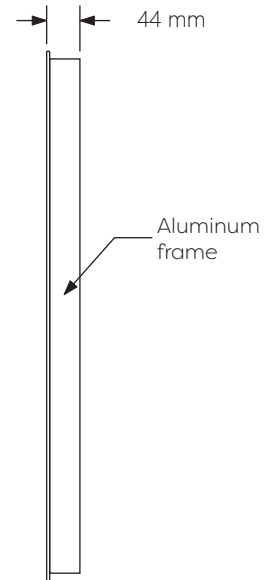

## Schematic Diagram

### YW-MIRO20

Mirror Weight (kg)	5.30kg
Mirror+Box Weight (kg)	7.05kg
Light Source	LED
Light source average span	50K HOURS
Total Rated Wattage (W)	27W
Lumens (Lm)	1728
Kelvins (K)	6000K

<b>FEATURES</b>
TOUCH SWITCH
DEMISTER
DIMMING
TIME DISPLAY

## Data Reference

Front view

Side view

Back view

Bottom view