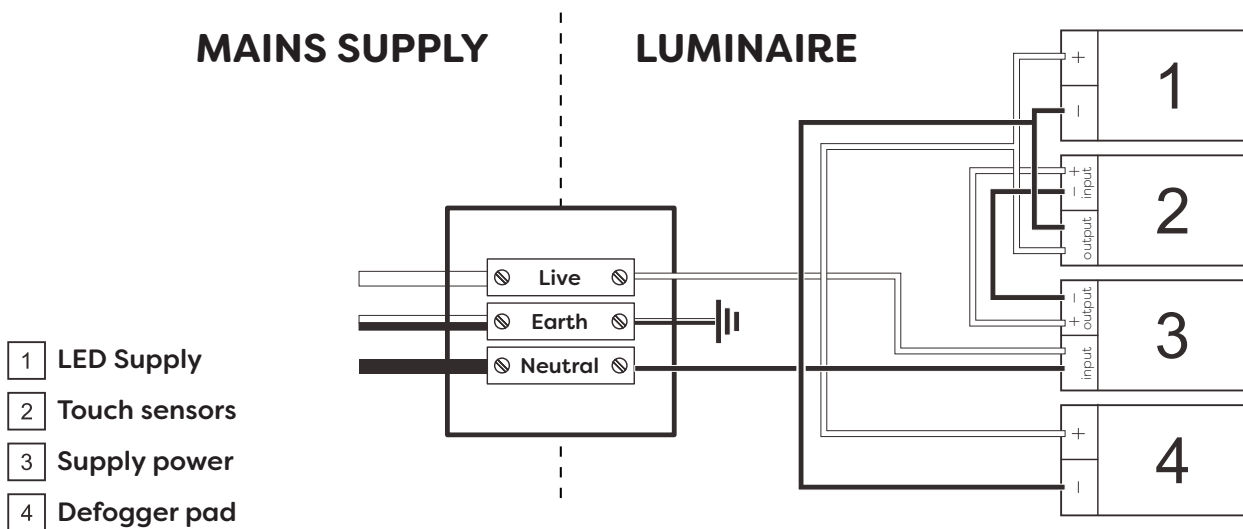

# Technical Details

## Schematic Diagram

### YW-MIRO20

Mirror Weight (kg)	5.30kg
Mirror+Box Weight (kg)	7.05kg
Light Source	LED
Light source average span	50K HOURS
Total Rated Wattage (W)	27W
Lumens (Lm)	1728
Kelvins (K)	6000K

<b>FEATURES</b>
TOUCH SWITCH
DEMISTER
DIMMING
TIME DISPLAY

## Data Reference

Front view

Side view

Back view

Bottom view