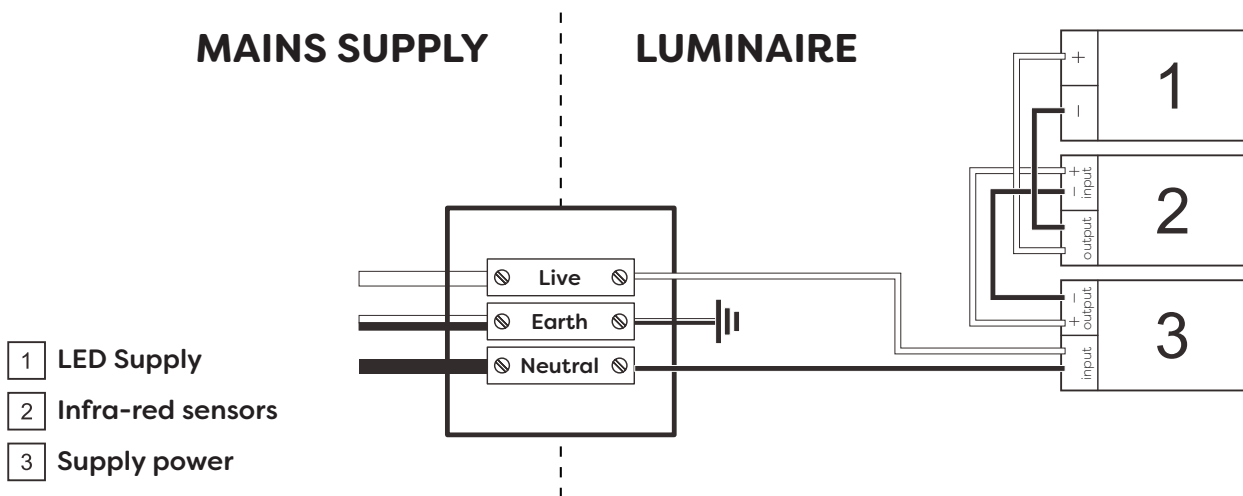

Technical Details

Schematic Diagram

YW-MIRO38

Mirror Weight (kg)	11.75kg
Mirror+Box Weight (kg)	13.80kg
Light Source	LED
Light source average span	50K HOURS
Total Rated Wattage (W)	10W
Lumens (Lm)	1738
Kelvins (K)	6000K

FEATURES
SENSOR SWITCH

Technical Details

Data Reference

Bottom view