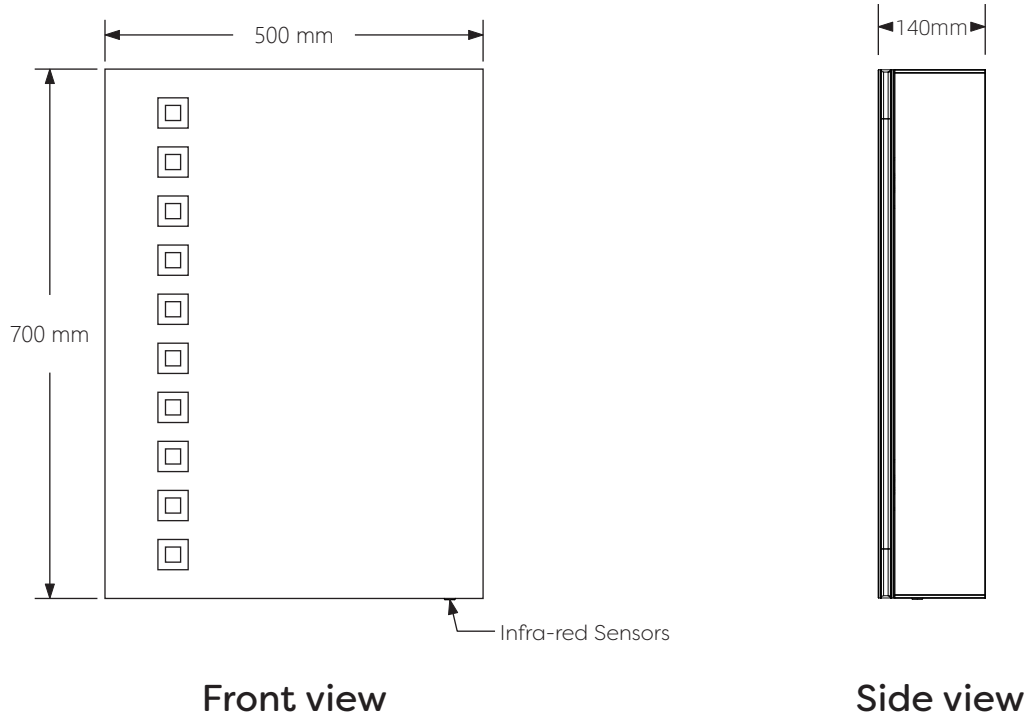

Technical Details

Schematic Diagram

YW-MIRO38

Mirror Weight (kg)	11.75kg
Mirror+Box Weight (kg)	13.80kg
Light Source	LED
Light source average span	50K HOURS
Total Rated Wattage (W)	10W
Lumens (Lm)	1738
Kelvins (K)	6000K

FEATURES
SENSOR SWITCH

Technical Details

Data Reference

Bottom view