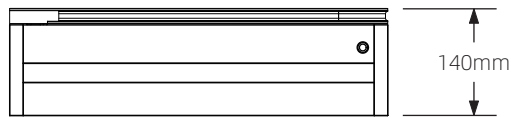

Technical Details

Schematic Diagram

YW-MIRO38

Mirror Weight (kg)	11.75kg
Mirror+Box Weight (kg)	13.80kg
Light Source	LED
Light source average span	50K HOURS
Total Rated Wattage (W)	10W
Lumens (Lm)	1738
Kelvins (K)	6000K

FEATURES
SENSOR SWITCH

Technical Details

Data Reference

Bottom view