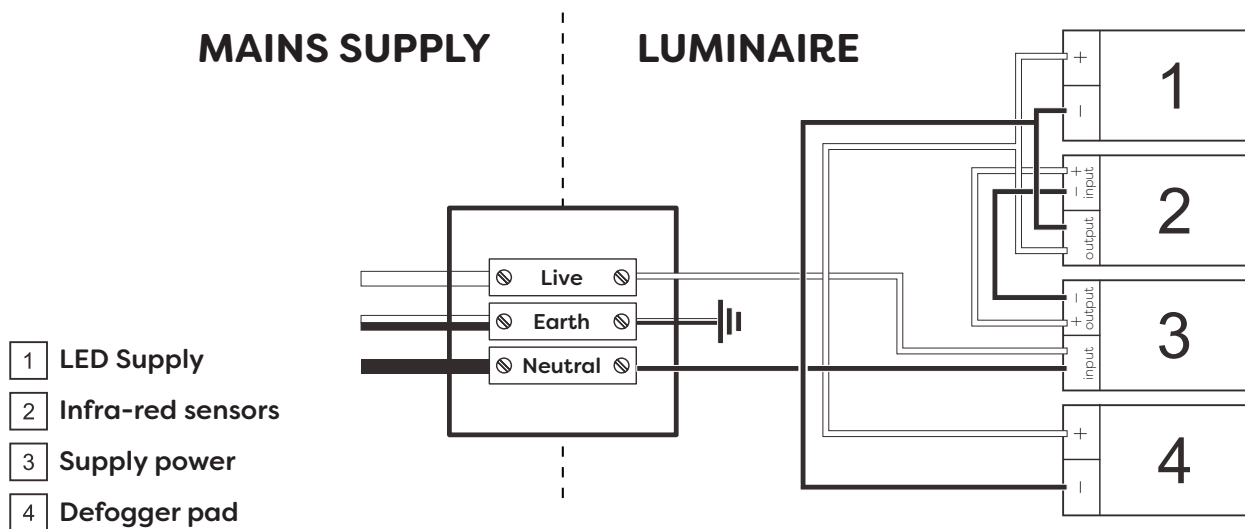

Technical Details

Schematic Diagram

YW-MIRO13

Mirror Weight (kg)	11.80kg
Mirror+Box Weight (kg)	13.90kg
Light Source	LED
Light source average span	50K HOURS
Total Rated Wattage (W)	21W
Lumens (Lm)	1570
Kelvins (K)	6000K

FEATURES
SENSOR SWITCH
DEMISTER

Technical Details

Data Reference