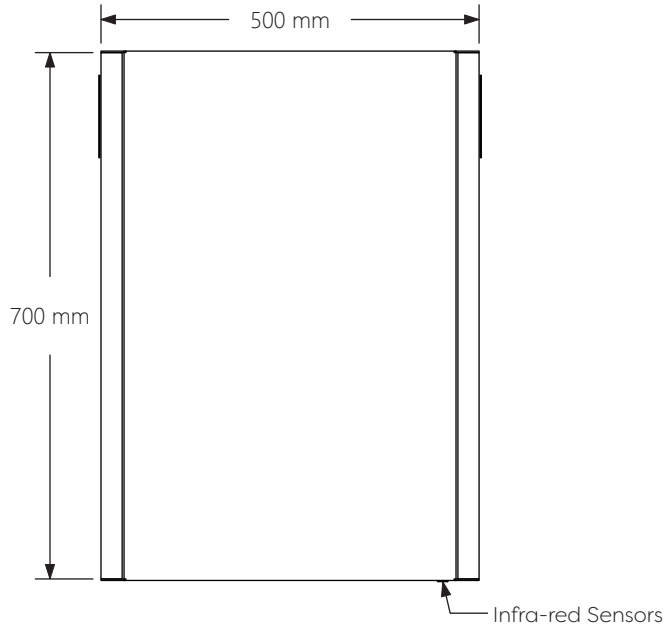

## Schematic Diagram

**YW-MIRO17**

Mirror Weight (kg)	11.50kg
Mirror+Box Weight (kg)	13.50kg
Light Source	LED
Light source average span	50K HOURS
Total Rated Wattage (W)	34W
Lumens (Lm)	1680
Kelvins (K)	6000K

## Data Reference

Front view

Side view

Bottom view