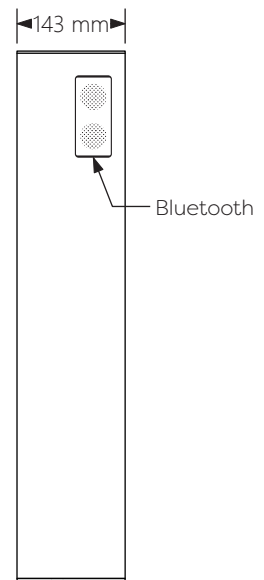

## Schematic Diagram

**YW-MIRO17**

Mirror Weight (kg)	11.50kg
Mirror+Box Weight (kg)	13.50kg
Light Source	LED
Light source average span	50K HOURS
Total Rated Wattage (W)	34W
Lumens (Lm)	1680
Kelvins (K)	6000K

## Data Reference

Front view

Side view

Bottom view