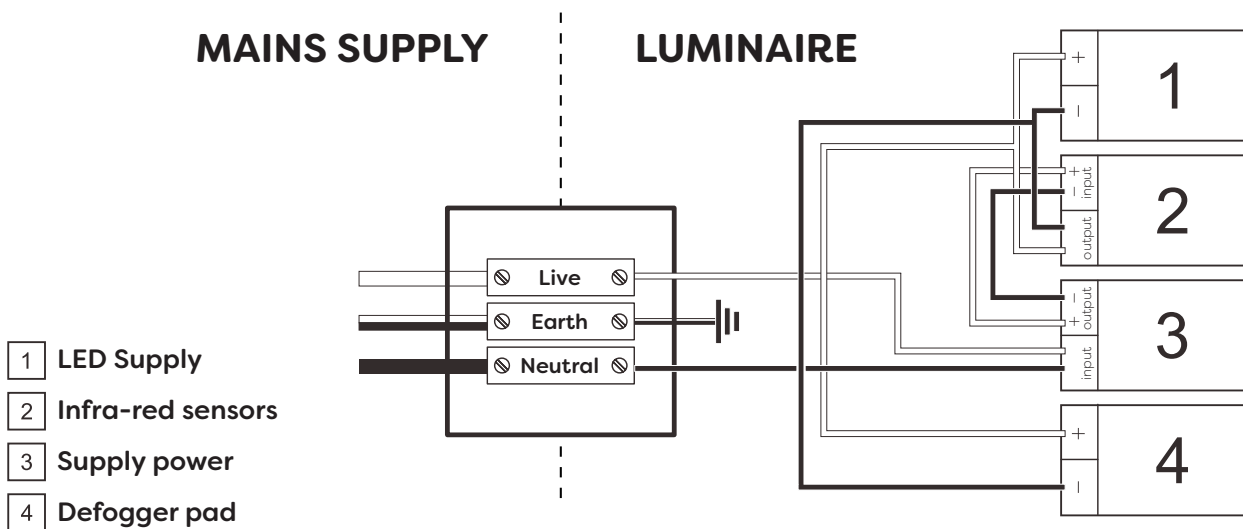

# Technical Details

## Schematic Diagram

**YW-MIRO17**

Mirror Weight (kg)	11.50kg
Mirror+Box Weight (kg)	13.50kg
Light Source	LED
Light source average span	50K HOURS
Total Rated Wattage (W)	34W
Lumens (Lm)	1680
Kelvins (K)	6000K

## Data Reference

Front view

Side view

Bottom view