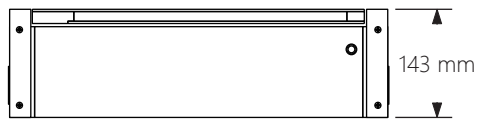

## Schematic Diagram

**YW-MIRO17**

Mirror Weight (kg)	11.50kg
Mirror+Box Weight (kg)	13.50kg
Light Source	LED
Light source average span	50K HOURS
Total Rated Wattage (W)	34W
Lumens (Lm)	1680
Kelvins (K)	6000K

## Data Reference

Front view

Side view

Bottom view