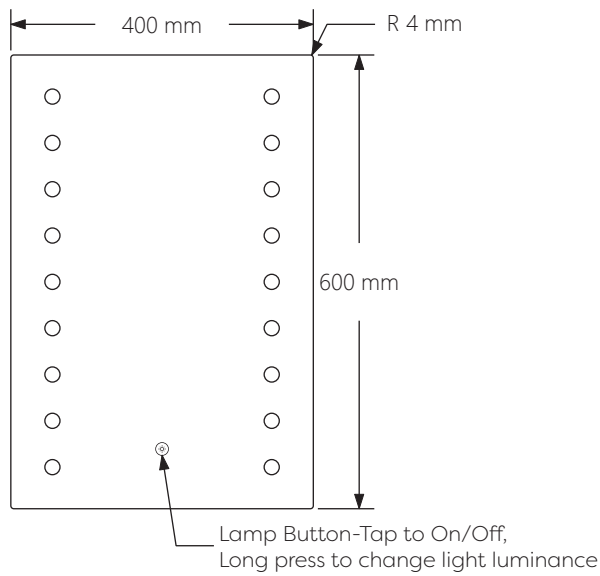

Technical Details

Schematic Diagram

YW-MIR347

Mirror Weight (kg)	3.70kg
Mirror+Box Weight (kg)	5.10kg
Light Source	LED
Light source average span	50K HOURS
Total Rated Wattage (W)	9W
Lumens (Lm)	976
Kelvins (K)	6000K

FEATURES
TOUCH SWITCH
DIMMING

Technical Details

Data Reference

Front view

Side view

Back view

Bottom view