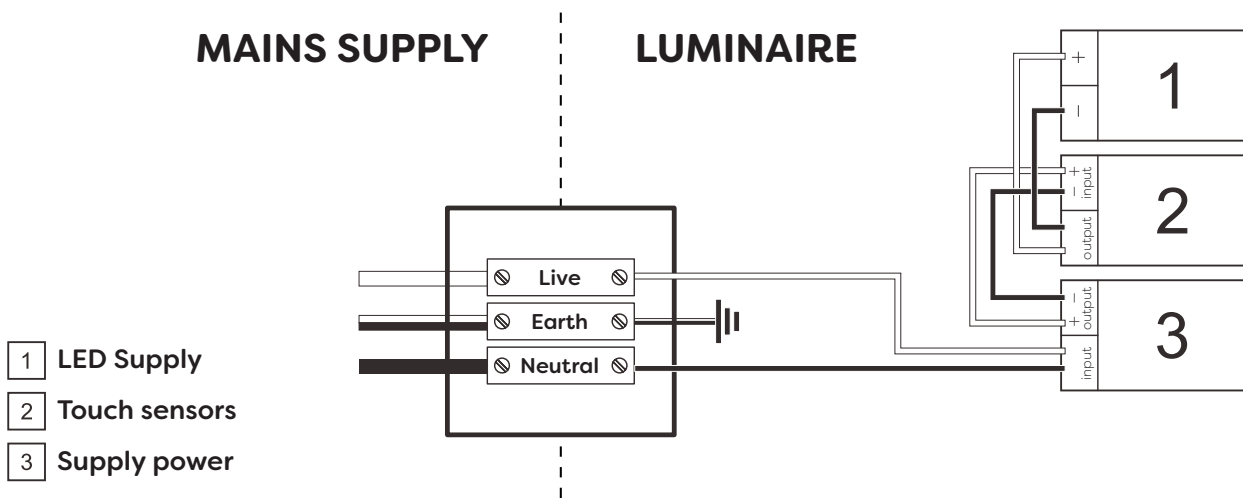

Technical Details

Schematic Diagram

YW-MIR347

Mirror Weight (kg)	3.70kg
Mirror+Box Weight (kg)	5.10kg
Light Source	LED
Light source average span	50K HOURS
Total Rated Wattage (W)	9W
Lumens (Lm)	976
Kelvins (K)	6000K

FEATURES
TOUCH SWITCH
DIMMING

Technical Details

Data Reference

Front view

Side view

Back view

Bottom view