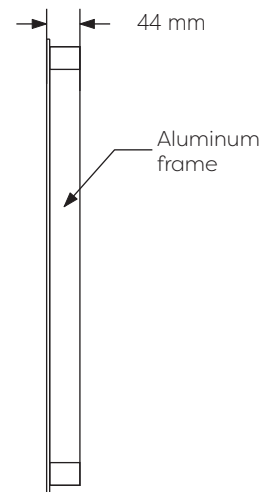

Technical Details

Schematic Diagram

YW-MIR347

Mirror Weight (kg)	3.70kg
Mirror+Box Weight (kg)	5.10kg
Light Source	LED
Light source average span	50K HOURS
Total Rated Wattage (W)	9W
Lumens (Lm)	976
Kelvins (K)	6000K

FEATURES
TOUCH SWITCH
DIMMING

Technical Details

Data Reference

Front view

Side view

Back view

Bottom view