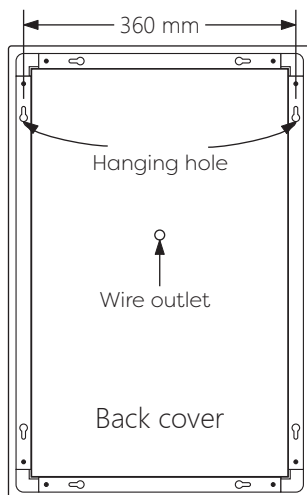

Technical Details

Schematic Diagram

YW-MIR347

Mirror Weight (kg)	3.70kg
Mirror+Box Weight (kg)	5.10kg
Light Source	LED
Light source average span	50K HOURS
Total Rated Wattage (W)	9W
Lumens (Lm)	976
Kelvins (K)	6000K

FEATURES
TOUCH SWITCH
DIMMING

Technical Details

Data Reference

Front view

Side view

Back view

Bottom view