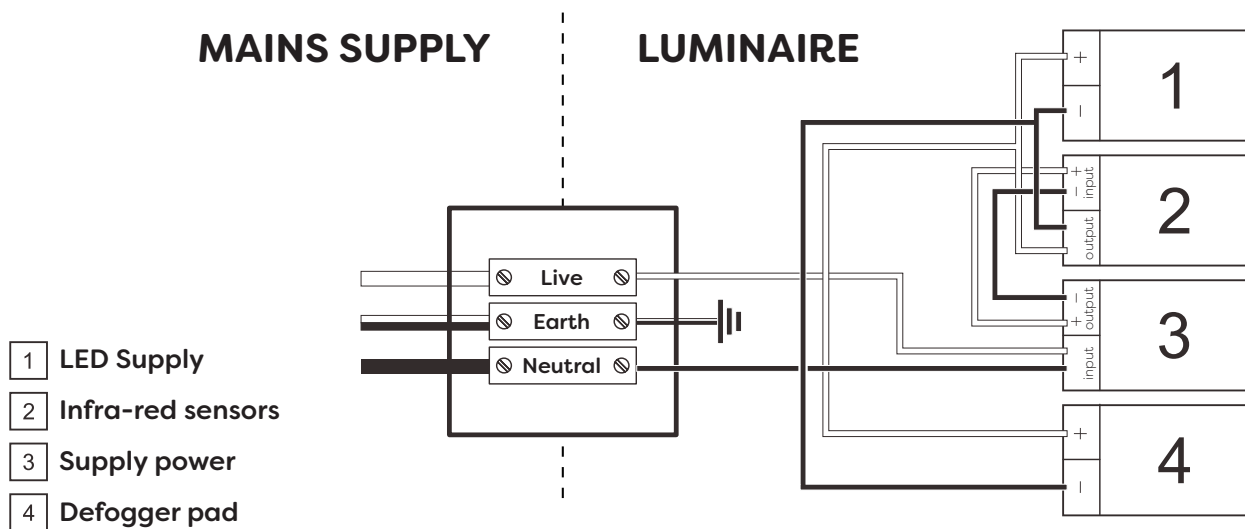

# Technical Details

## Schematic Diagram

**YW-MIRO16**

Mirror Weight (kg)	8.70kg
Mirror+Box Weight (kg)	10.30kg
Light Source	LED
Light source average span	50K HOURS
Total Rated Wattage (W)	17W
Lumens (Lm)	840
Kelvins (K)	6000K

## Data Reference

Front view

Side view

Bottom view