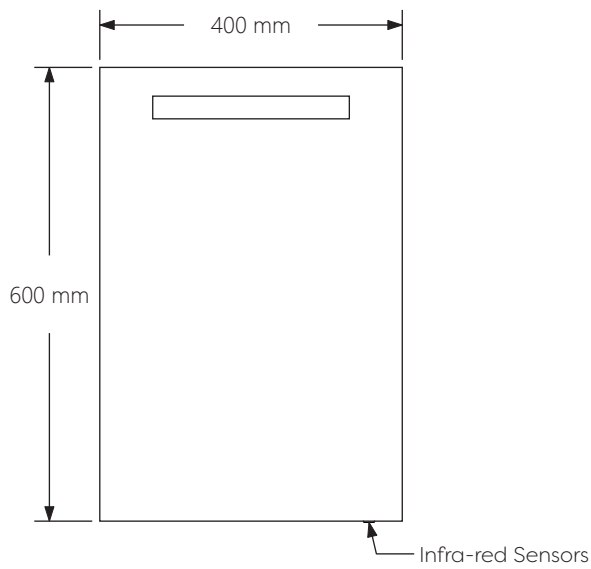

## Schematic Diagram

**YW-MIRO16**

Mirror Weight (kg)	8.70kg
Mirror+Box Weight (kg)	10.30kg
Light Source	LED
Light source average span	50K HOURS
Total Rated Wattage (W)	17W
Lumens (Lm)	840
Kelvins (K)	6000K

## Data Reference

Front view

Side view

Bottom view