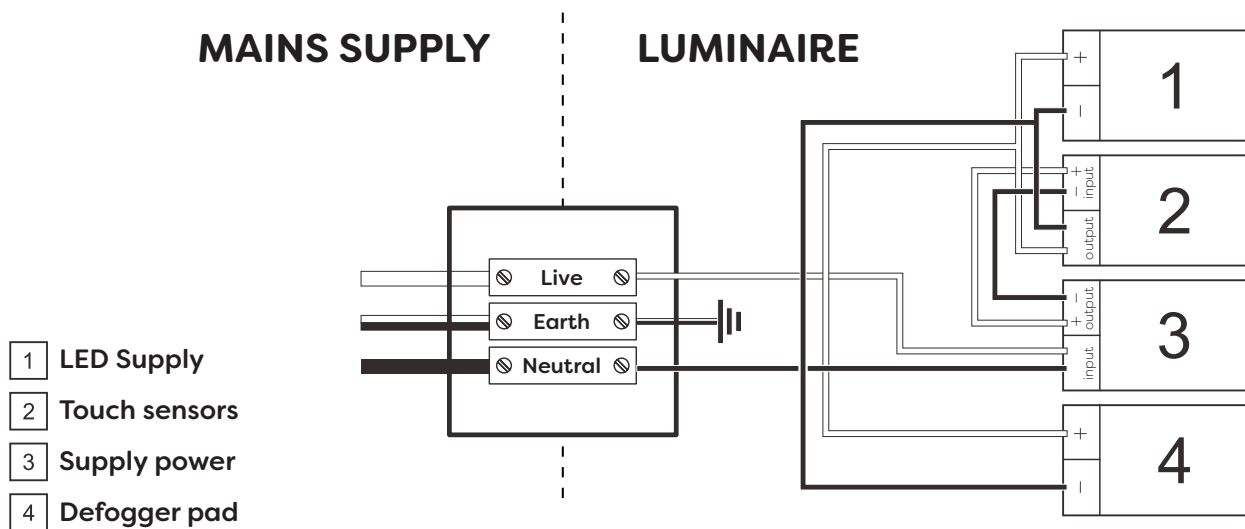

Technical Details

Schematic Diagram

YW-MIRO26

| | |
|---------------------------|-----------|
| Mirror Weight (kg) | 10.60kg |
| Mirror+Box Weight (kg) | 13.90kg |
| Light Source | LED |
| Light source average span | 50K HOURS |
| Total Rated Wattage (W) | 69W |
| Lumens (Lm) | 984 |
| Kelvins (K) | 6000K |

| |
|---------------------|
| FEATURES |
| TOUCH SWITCH |
| DEMISTER |
| DIMMING |
| BLUETOOTH |

Technical Details

Data Reference

Front view

Side view

Back view

Bottom view