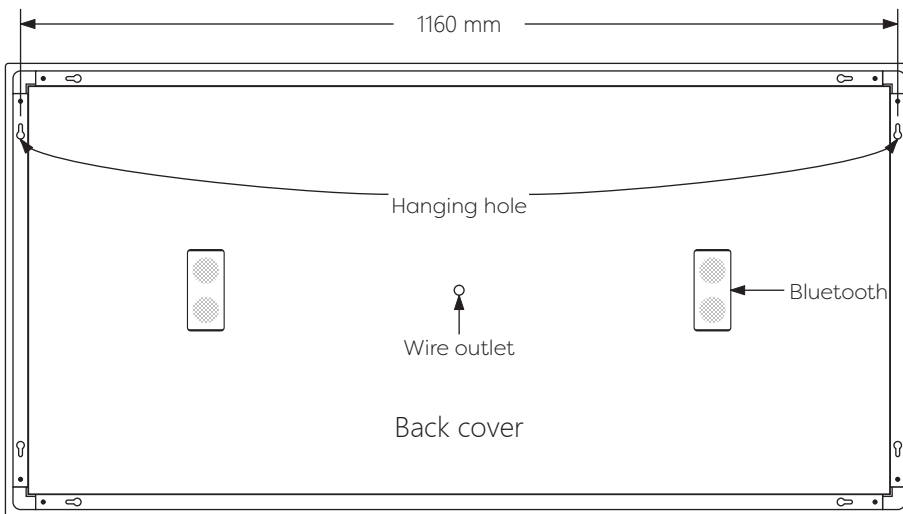

Technical Details

Schematic Diagram

YW-MIRO26

| | |
|---------------------------|-----------|
| Mirror Weight (kg) | 10.60kg |
| Mirror+Box Weight (kg) | 13.90kg |
| Light Source | LED |
| Light source average span | 50K HOURS |
| Total Rated Wattage (W) | 69W |
| Lumens (Lm) | 984 |
| Kelvins (K) | 6000K |

| |
|---------------------|
| FEATURES |
| TOUCH SWITCH |
| DEMISTER |
| DIMMING |
| BLUETOOTH |

Technical Details

Data Reference

Front view

Side view

Back view

Bottom view