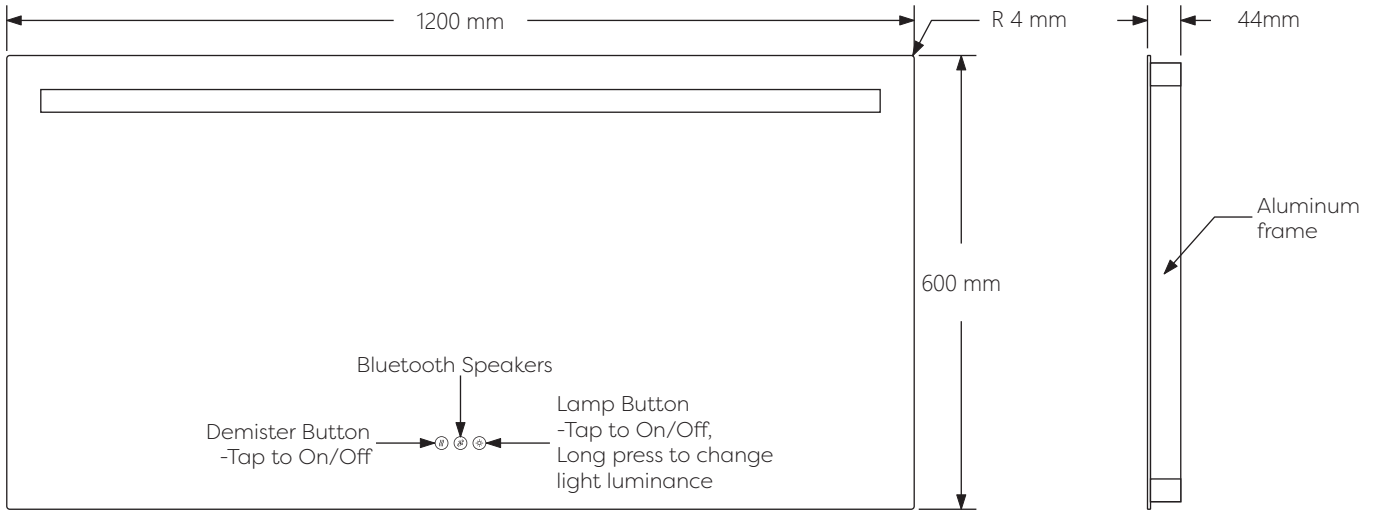

Technical Details

Schematic Diagram

YW-MIRO26

| | |
|---------------------------|-----------|
| Mirror Weight (kg) | 10.60kg |
| Mirror+Box Weight (kg) | 13.90kg |
| Light Source | LED |
| Light source average span | 50K HOURS |
| Total Rated Wattage (W) | 69W |
| Lumens (Lm) | 984 |
| Kelvins (K) | 6000K |

| |
|---------------------|
| FEATURES |
| TOUCH SWITCH |
| DEMISTER |
| DIMMING |
| BLUETOOTH |

Technical Details

Data Reference

Front view

Side view

Back view

Bottom view