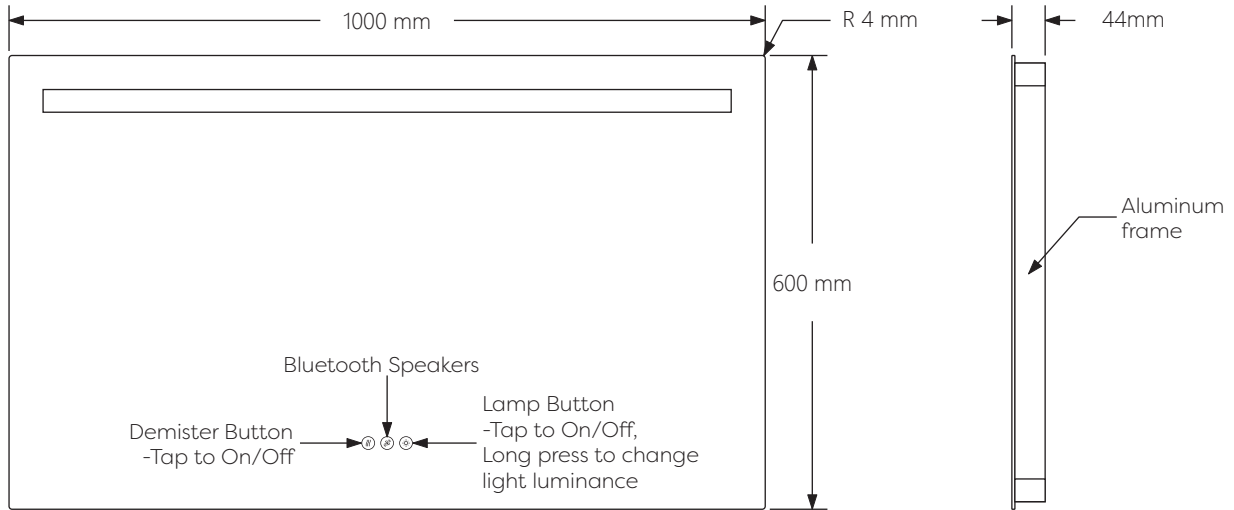

Technical Details

Schematic Diagram

YW-MIRO21

Mirror Weight (kg)	8.90kg
Mirror+Box Weight (kg)	11.70kg
Light Source	LED
Light source average span	50K HOURS
Total Rated Wattage (W)	43W
Lumens (Lm)	824
Kelvins (K)	6000K

FEATURES
TOUCH SWITCH
DEMISTER
DIMMING
BLUETOOTH

Technical Details

Data Reference

Front view

Side view

Back view

Bottom view