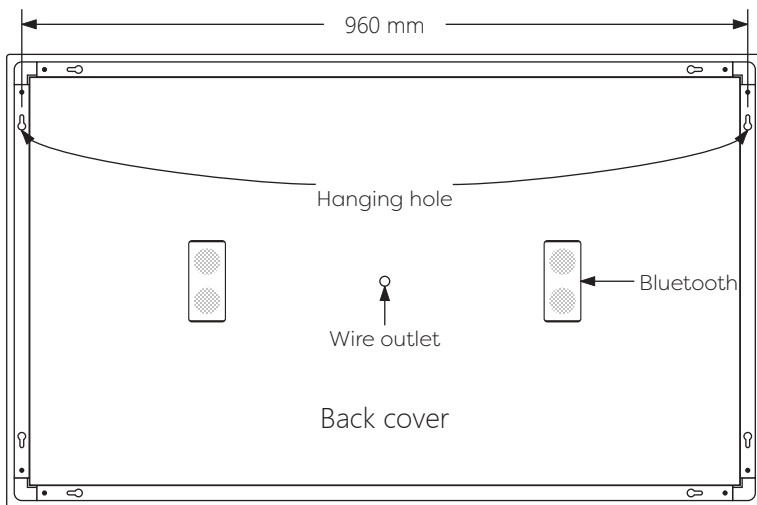

Technical Details

Schematic Diagram

YW-MIRO21

Mirror Weight (kg)	8.90kg
Mirror+Box Weight (kg)	11.70kg
Light Source	LED
Light source average span	50K HOURS
Total Rated Wattage (W)	43W
Lumens (Lm)	824
Kelvins (K)	6000K

FEATURES
TOUCH SWITCH
DEMISTER
DIMMING
BLUETOOTH

Technical Details

Data Reference

Front view

Side view

Back view

Bottom view