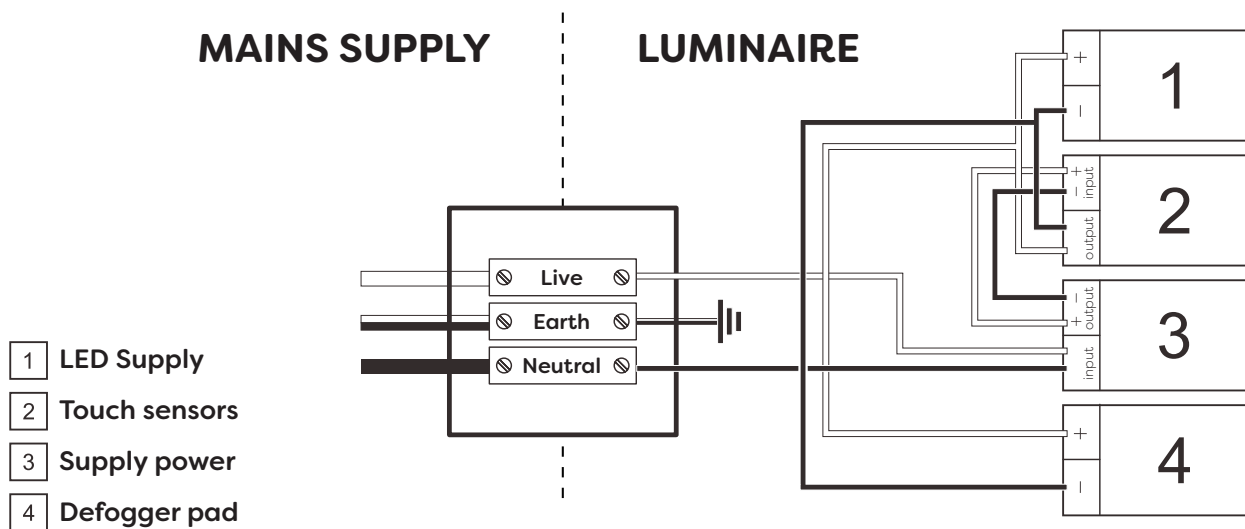

Technical Details

Schematic Diagram

YW-MIRO21

Mirror Weight (kg)	8.90kg
Mirror+Box Weight (kg)	11.70kg
Light Source	LED
Light source average span	50K HOURS
Total Rated Wattage (W)	43W
Lumens (Lm)	824
Kelvins (K)	6000K

FEATURES
TOUCH SWITCH
DEMISTER
DIMMING
BLUETOOTH

Technical Details

Data Reference

Front view

Side view

Back view

Bottom view