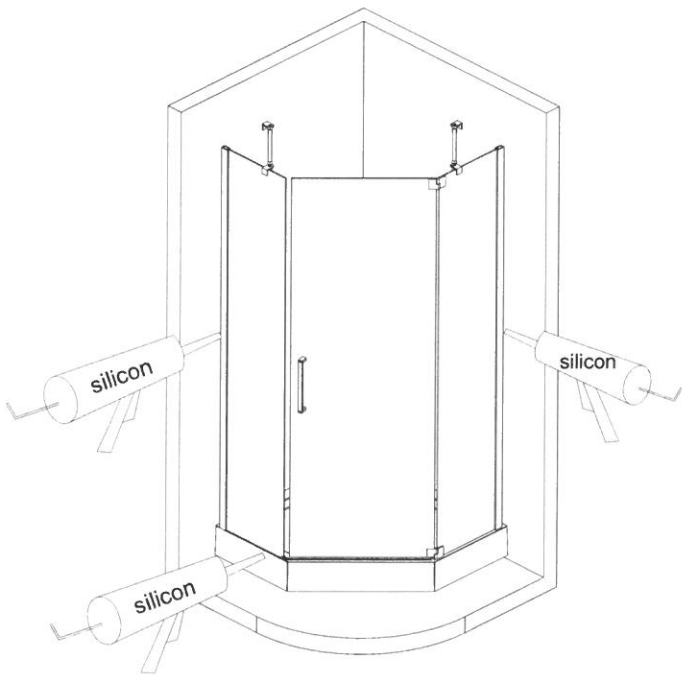

24 hour

Enjoy your easy life

5

Instruction Manual

PRODUCT CODE :
SE001 :900x900x1900
SE002:1000X1000X1900