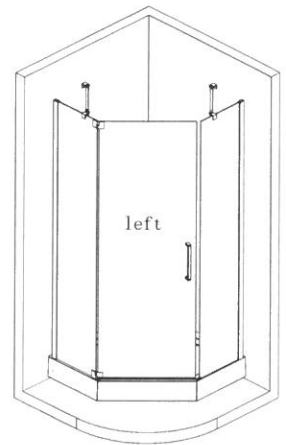

24 hour

Enjoy your easy life

5

Instruction Manual

PRODUCT CODE :
SE001 :900x900x1900
SE002:1000X1000X1900