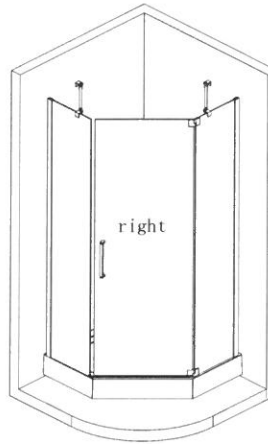

24 hour

Enjoy your easy life

5

Instruction Manual

PRODUCT CODE :
SE001 :900x900x1900
SE002:1000X1000X1900