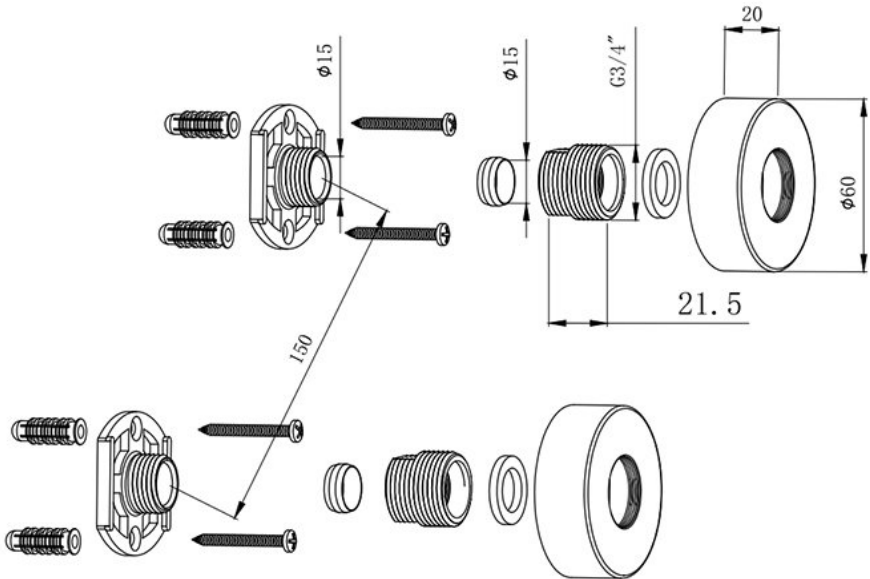

AREZZO

Round Easy Fix Bar Shower Fixing Bracket

Fitting Instructions

Please follow them carefully and
leave this manual with end user

Installation Guide

Before installation, please read this guide carefully.