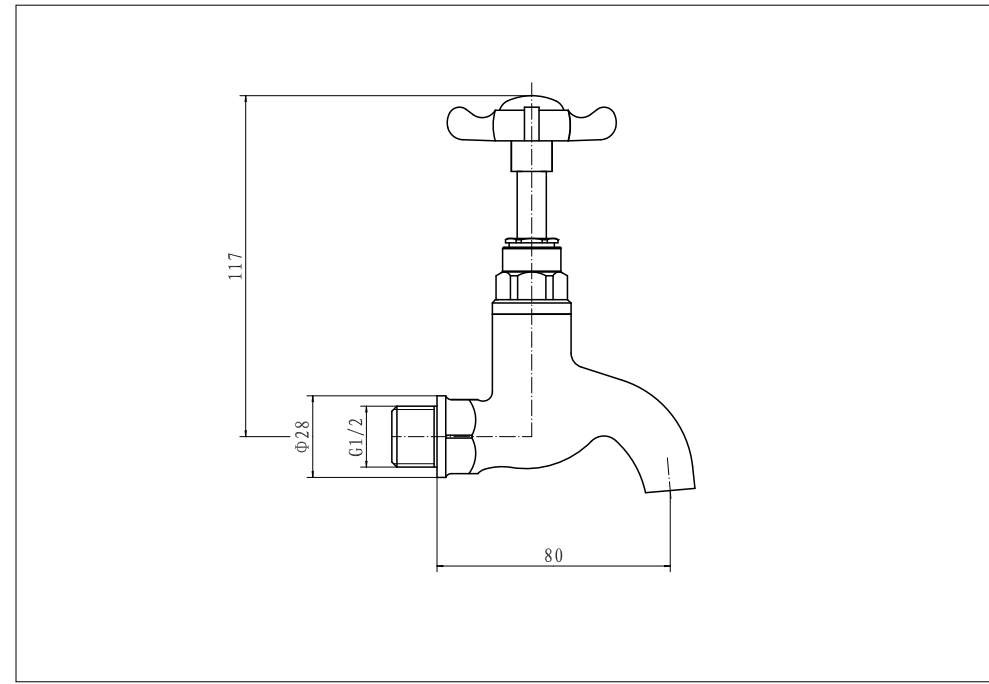

Technique drawing