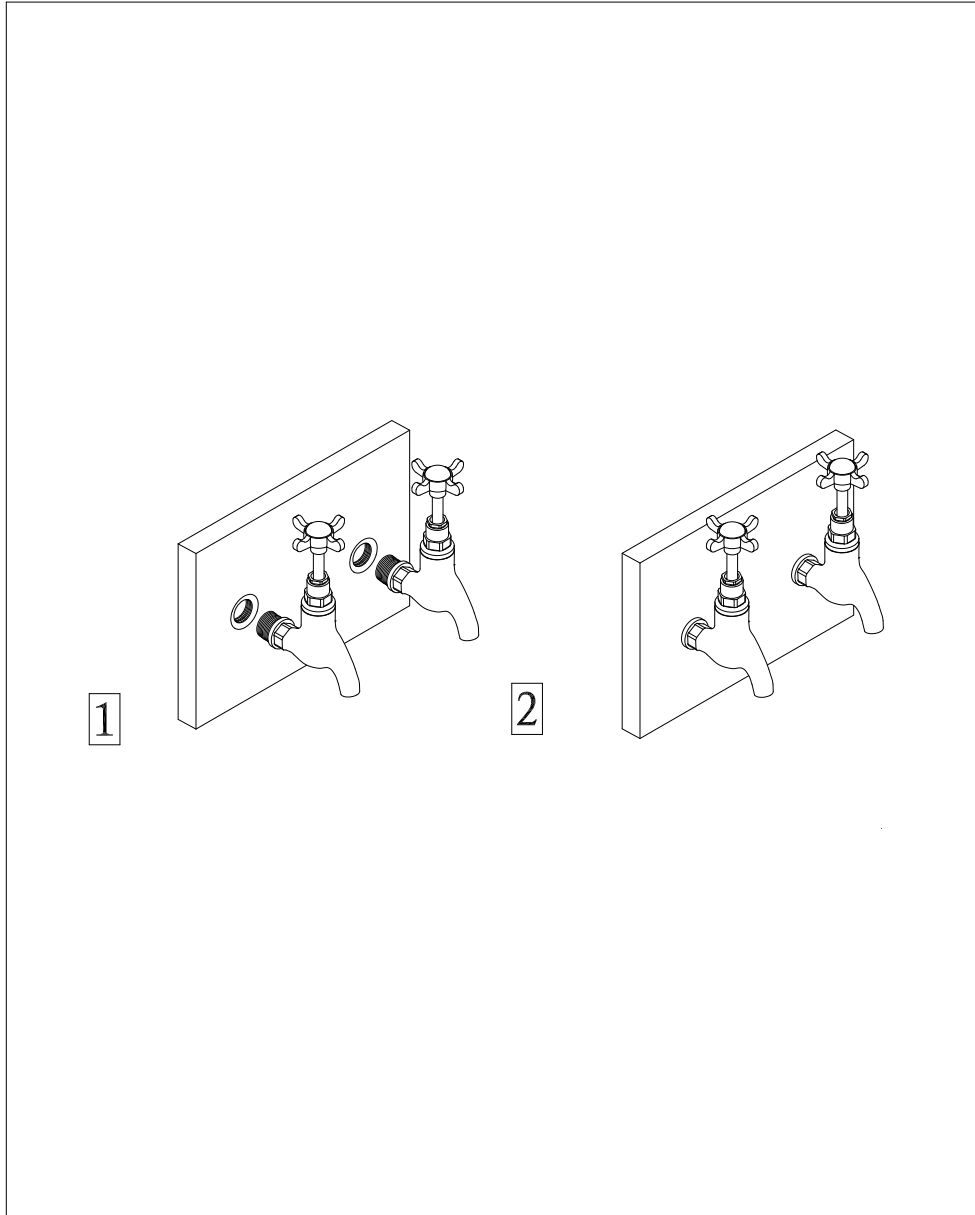

CHROME PLATED BIB TAPS

Art NO: BIB001

Installation