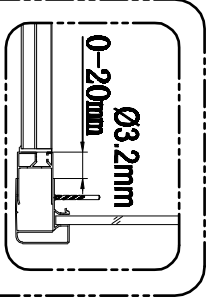

7-b

With concealed profile