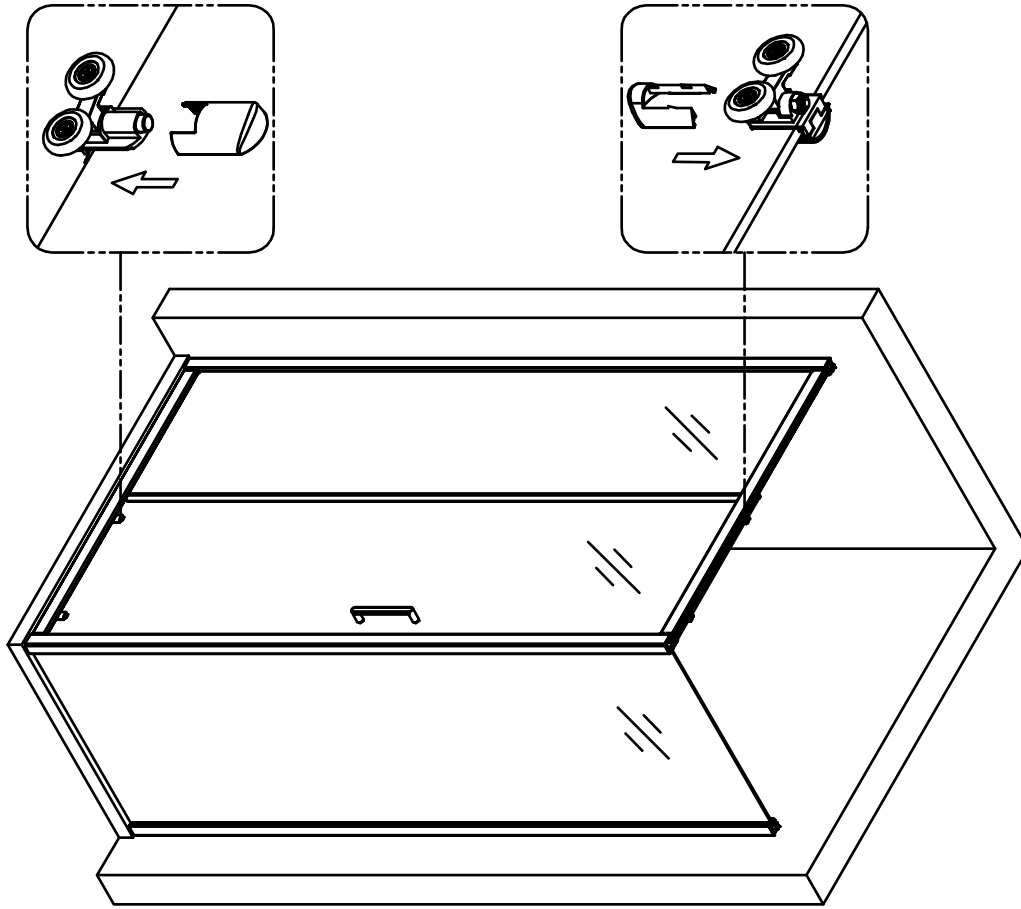

7-b

With concealed profile

With concealed profile

7-b

Care Instructions:
Do not use your shower enclosure within 24 hours of assembly.
Do not use caustic cleaning products or abrasive material when cleaning your shower enclosure.