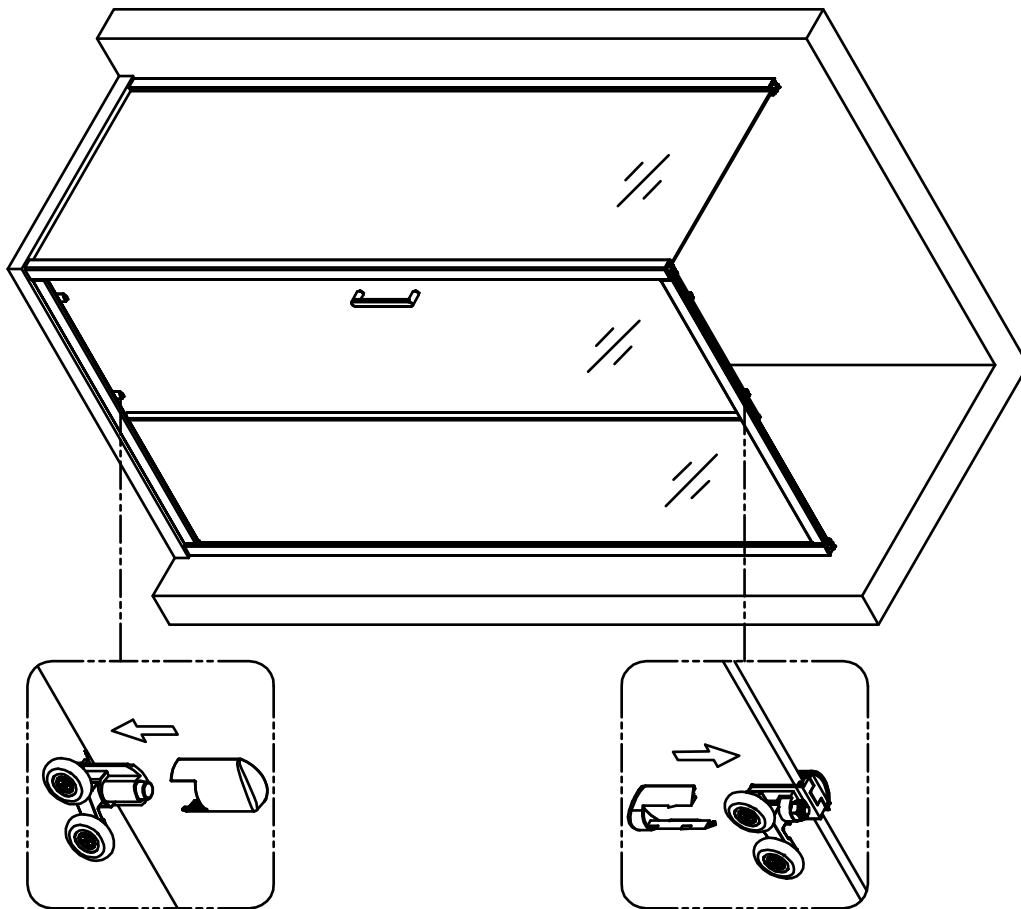

7-b

With concealed profile

With concealed profile

7-b

Care Instructions:
Do not use your shower enclosure within 24 hours of assembly.
Do not use caustic cleaning products or abrasive material when cleaning your shower enclosure.