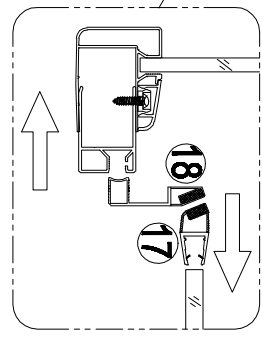

With concealed profile

7-b