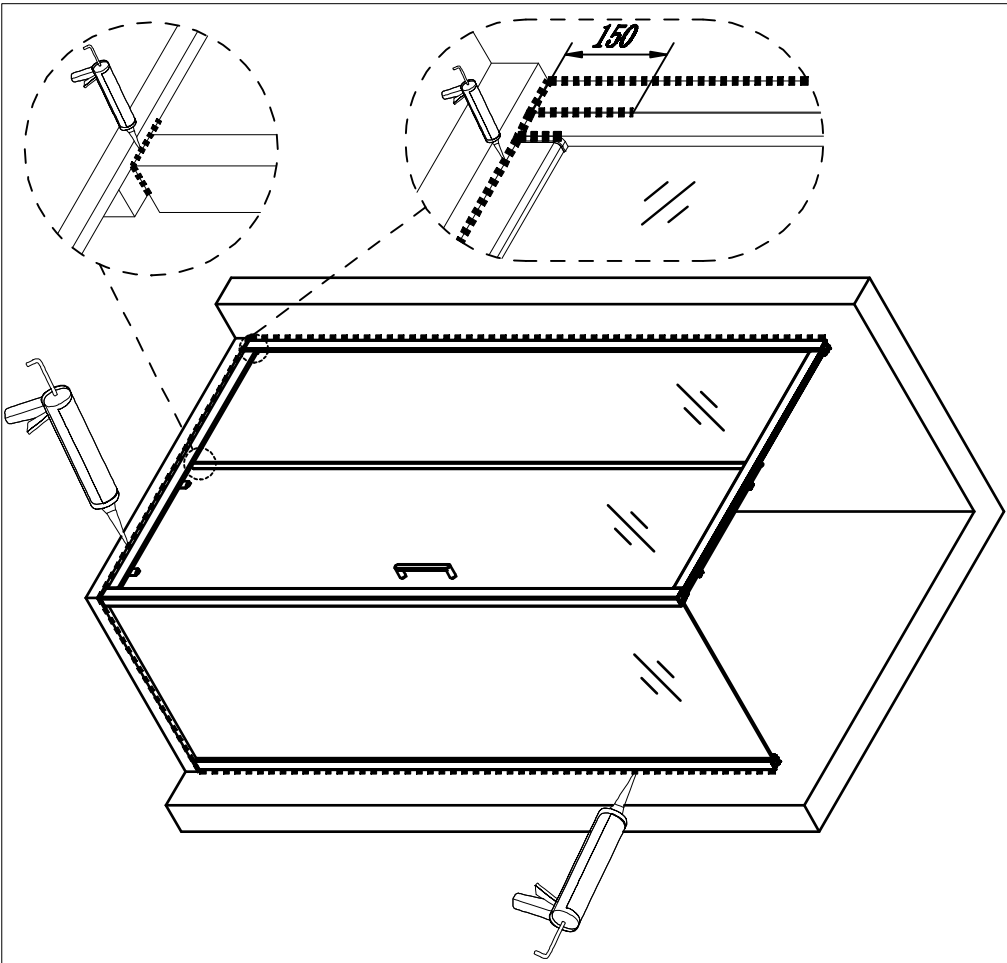

7-b

With concealed profile

With concealed profile

7-b

Care Instructions:
Do not use your shower enclosure within 24 hours of assembly.
Do not use caustic cleaning products or abrasive material when cleaning your shower enclosure.