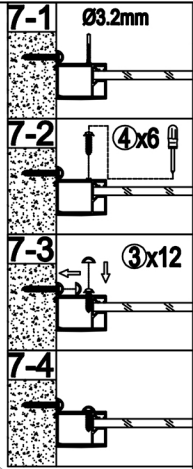

7 Without concealed profile