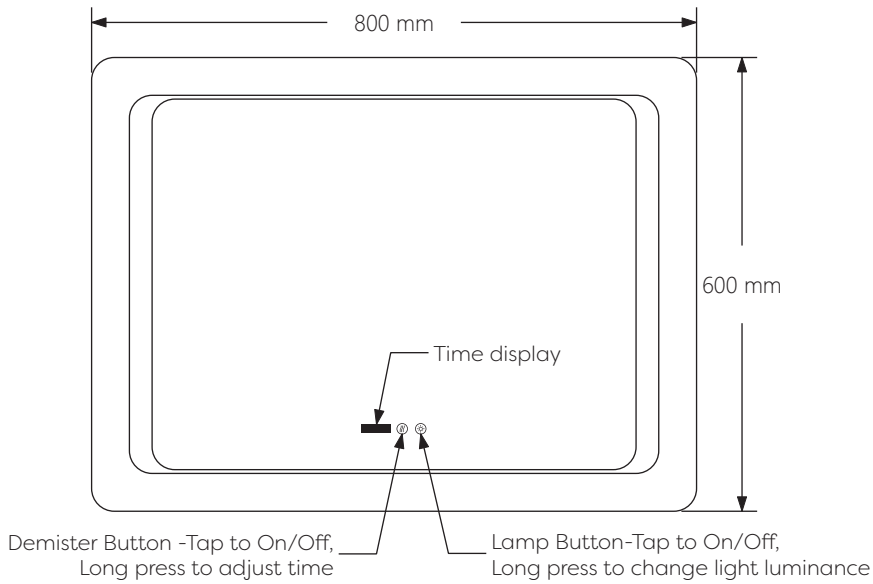

## Schematic Diagram

**YW-MIRO19**

Mirror Weight (kg)	7.30kg
Mirror+Box Weight (kg)	9.50kg
Light Source	LED
Light source average span	50K HOURS
Total Rated Wattage (W)	43W
Lumens (Lm)	2144
Kelvins (K)	6000K

<b>FEATURES</b>
TOUCH SWITCH
DEMISTER
DIMMING
SHAVER SOCKET
TIME DISPLAY

## Data Reference

Front view

Side view

Back view

Bottom view