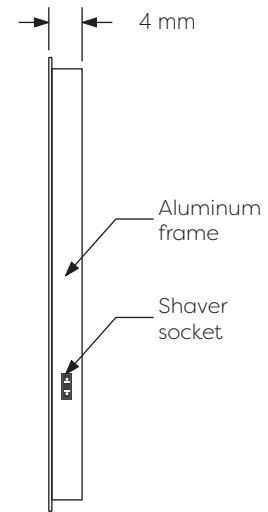

## Schematic Diagram

**YW-MIRO19**

Mirror Weight (kg)	7.30kg
Mirror+Box Weight (kg)	9.50kg
Light Source	LED
Light source average span	50K HOURS
Total Rated Wattage (W)	43W
Lumens (Lm)	2144
Kelvins (K)	6000K

## Data Reference

Front view

Side view

Back view

Bottom view