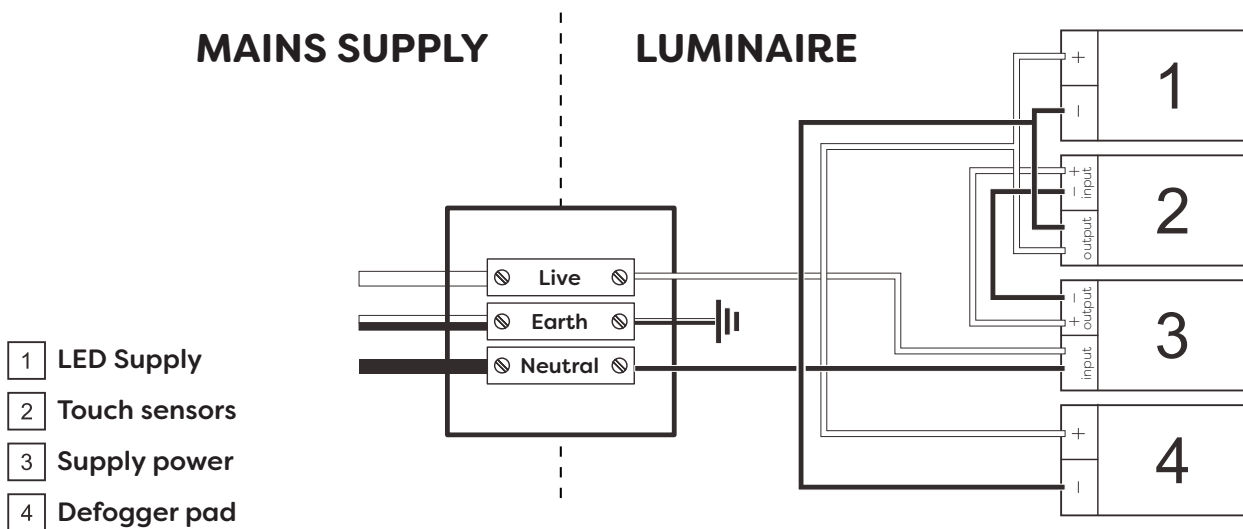

# Technical Details

## Schematic Diagram

**YW-MIRO19**

Mirror Weight (kg)	7.30kg
Mirror+Box Weight (kg)	9.50kg
Light Source	LED
Light source average span	50K HOURS
Total Rated Wattage (W)	43W
Lumens (Lm)	2144
Kelvins (K)	6000K

## Data Reference

Front view

Side view

Back view

Bottom view