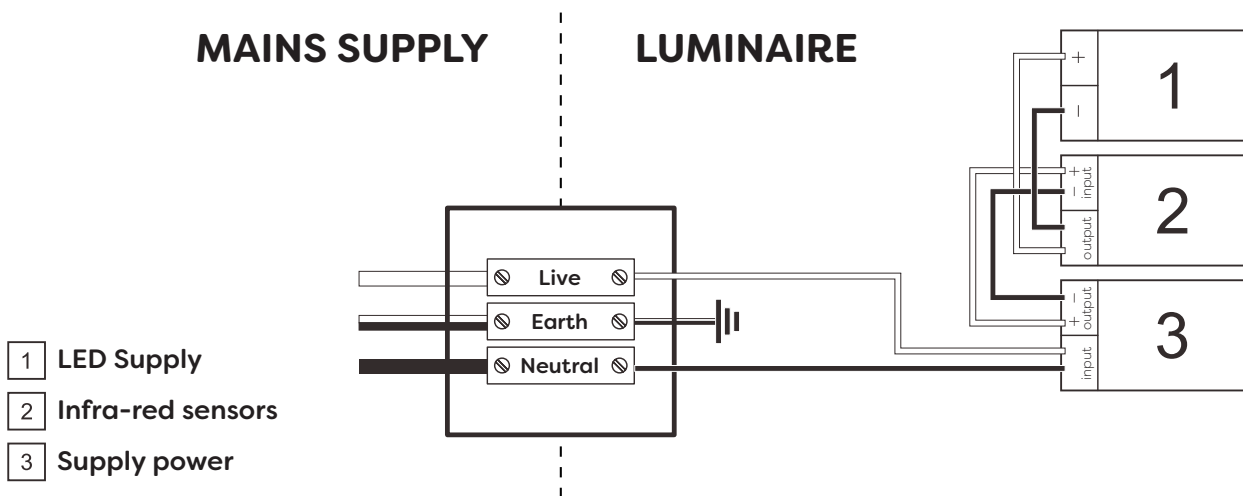

Technical Details

Schematic Diagram

YW-MIR403

Mirror Weight (kg)	16.45kg
Mirror+Box Weight (kg)	18.80kg
Light Source	LED
Light source average span	50K HOURS
Total Rated Wattage (W)	17W
Lumens (Lm)	2923
Kelvins (K)	6000K

FEATURES
SENSOR SWITCH

Technical Details

Data Reference