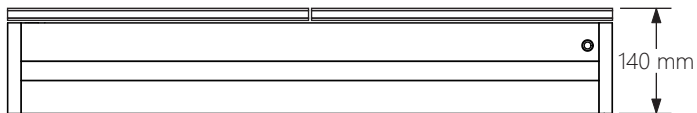

Technical Details

Schematic Diagram

YW-MIR402

Mirror Weight (kg)	19.35kg
Mirror+Box Weight (kg)	21.70kg
Light Source	LED
Light source average span	50K HOURS
Total Rated Wattage (W)	42W
Lumens (Lm)	2832
Kelvins (K)	6000K

FEATURES
SENSOR SWITCH
DEMISTER
SHAVER SOCKET

Technical Details

Data Reference

Front view

Side view

Bottom view