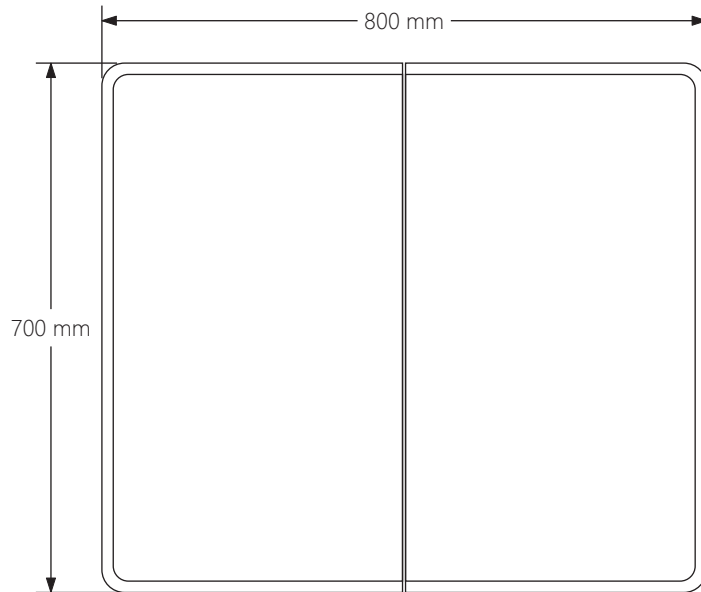

Technical Details

Schematic Diagram

YW-MIR402

Mirror Weight (kg)	19.35kg
Mirror+Box Weight (kg)	21.70kg
Light Source	LED
Light source average span	50K HOURS
Total Rated Wattage (W)	42W
Lumens (Lm)	2832
Kelvins (K)	6000K

FEATURES
SENSOR SWITCH
DEMISTER
SHAVER SOCKET

Technical Details

Data Reference

Front view

Side view

Bottom view