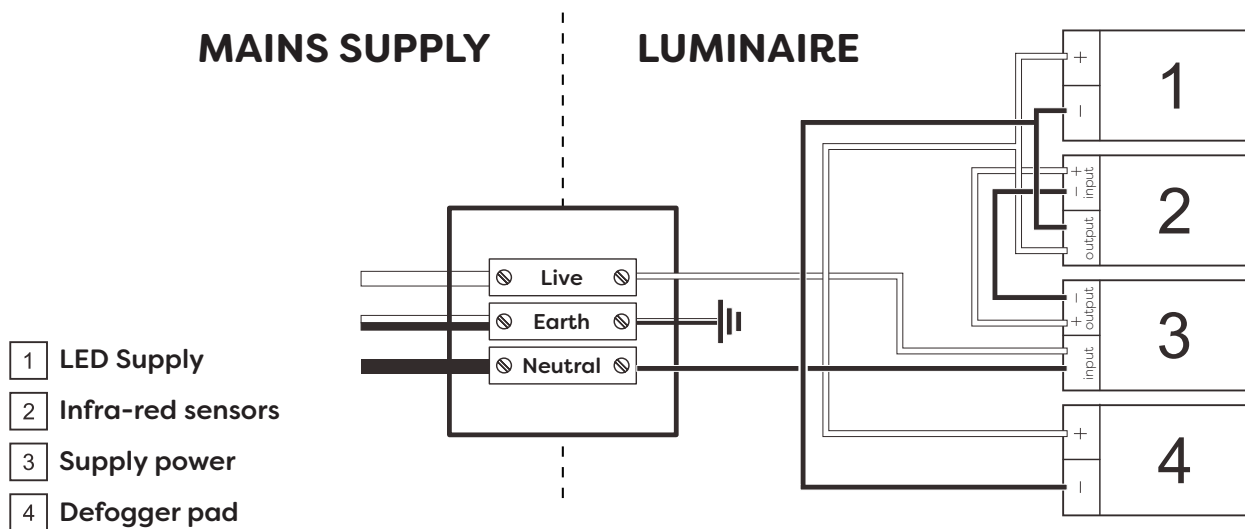

Technical Details

Schematic Diagram

YW-MIR402

Mirror Weight (kg)	19.35kg
Mirror+Box Weight (kg)	21.70kg
Light Source	LED
Light source average span	50K HOURS
Total Rated Wattage (W)	42W
Lumens (Lm)	2832
Kelvins (K)	6000K

FEATURES
SENSOR SWITCH
DEMISTER
SHAVER SOCKET

Technical Details

Data Reference

Front view

Side view

Bottom view