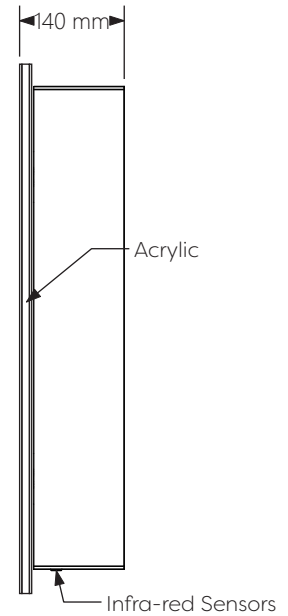

Technical Details

Schematic Diagram

YW-MIR402

Mirror Weight (kg)	19.35kg
Mirror+Box Weight (kg)	21.70kg
Light Source	LED
Light source average span	50K HOURS
Total Rated Wattage (W)	42W
Lumens (Lm)	2832
Kelvins (K)	6000K

FEATURES
SENSOR SWITCH
DEMISTER
SHAVER SOCKET

Technical Details

Data Reference

Front view

Side view

Bottom view