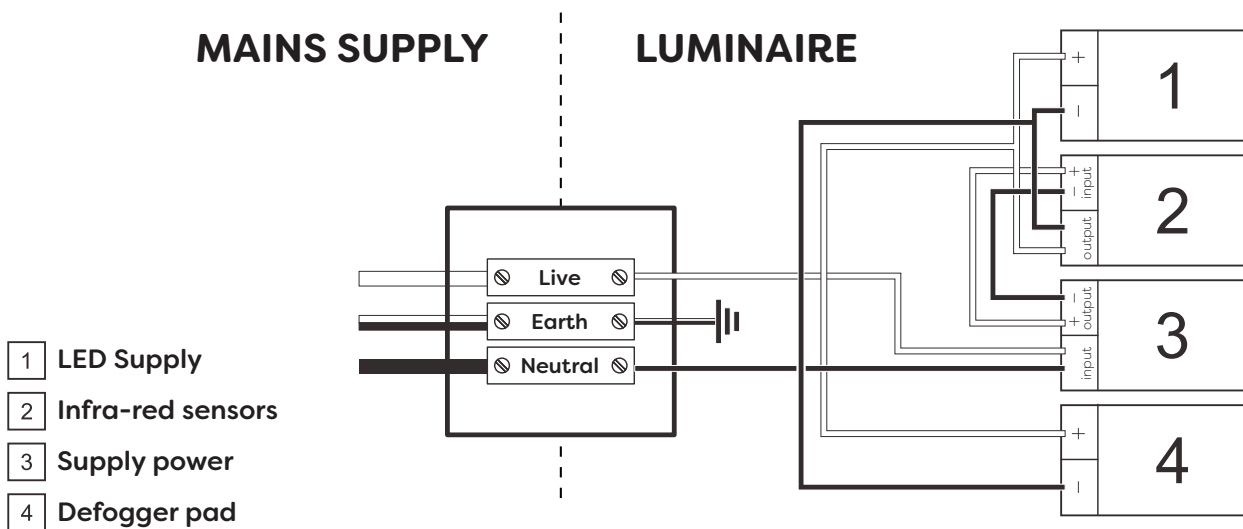

Technical Details

Schematic Diagram

YW-MIR401

Mirror Weight (kg)	16.45kg
Mirror+Box Weight (kg)	18.80kg
Light Source	LED
Light source average span	50K HOURS
Total Rated Wattage (W)	40W
Lumens (Lm)	2448
Kelvins (K)	6000K

FEATURES
SENSOR SWITCH
DEMISTER
SHAVER SOCKET

Technical Details

Data Reference

Front view

Side view

Bottom view