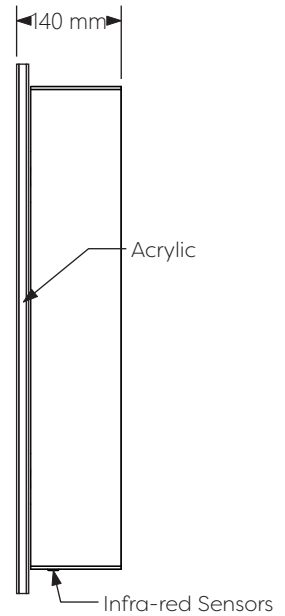

Technical Details

Schematic Diagram

YW-MIR401

Mirror Weight (kg)	16.45kg
Mirror+Box Weight (kg)	18.80kg
Light Source	LED
Light source average span	50K HOURS
Total Rated Wattage (W)	40W
Lumens (Lm)	2448
Kelvins (K)	6000K

FEATURES
SENSOR SWITCH
DEMISTER
SHAVER SOCKET

Technical Details

Data Reference

Front view

Side view

Bottom view