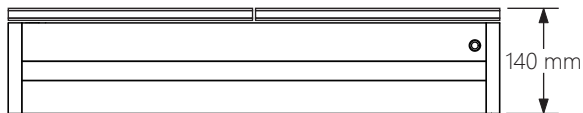

Technical Details

Schematic Diagram

YW-MIR401

Mirror Weight (kg)	16.45kg
Mirror+Box Weight (kg)	18.80kg
Light Source	LED
Light source average span	50K HOURS
Total Rated Wattage (W)	40W
Lumens (Lm)	2448
Kelvins (K)	6000K

FEATURES
SENSOR SWITCH
DEMISTER
SHAVER SOCKET

Technical Details

Data Reference

Front view

Side view

Bottom view