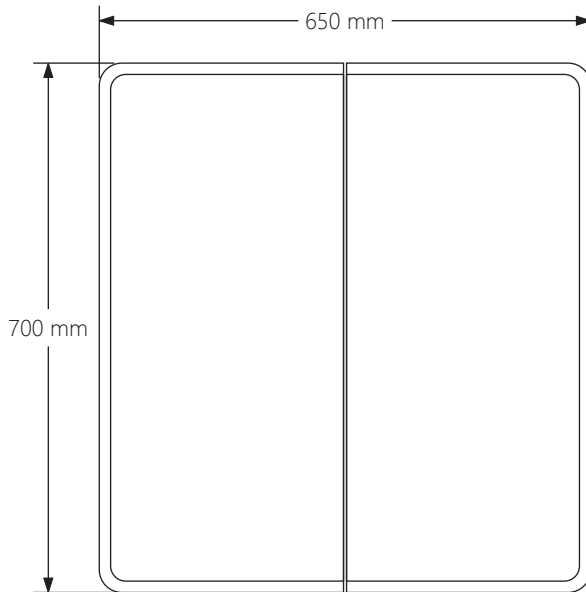

Technical Details

Schematic Diagram

YW-MIR401

Mirror Weight (kg)	16.45kg
Mirror+Box Weight (kg)	18.80kg
Light Source	LED
Light source average span	50K HOURS
Total Rated Wattage (W)	40W
Lumens (Lm)	2448
Kelvins (K)	6000K

FEATURES
SENSOR SWITCH
DEMISTER
SHAVER SOCKET

Technical Details

Data Reference

Front view

Side view

Bottom view