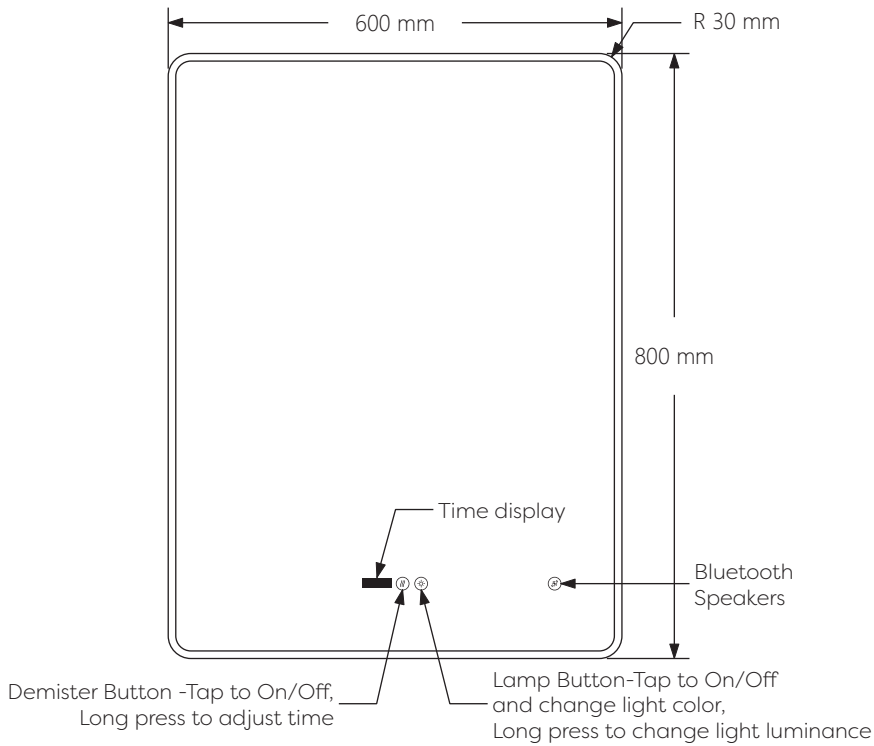

Technical Details

Schematic Diagram

YW-MIRO10

Mirror Weight (kg)	7.60kg
Mirror+Box Weight (kg)	9.80kg
Light Source	LED
Light source average span	50K HOURS
Total Rated Wattage (W)	54W
Lumens (Lm)	3120
Kelvins (K)	3000-6000K

FEATURES
TOUCH SWITCH
DEMISTER
DIMMING
COLOR CHANGE
SHAVER SOCKET
TIME DISPLAY
BLUETOOTH

Technical Details

Data Reference

Front view

Side view

Back view

Bottom view