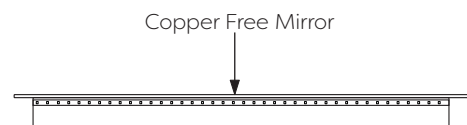

Technical Details

Schematic Diagram

YW-MIRO10

Mirror Weight (kg)	7.60kg
Mirror+Box Weight (kg)	9.80kg
Light Source	LED
Light source average span	50K HOURS
Total Rated Wattage (W)	54W
Lumens (Lm)	3120
Kelvins (K)	3000-6000K

FEATURES
TOUCH SWITCH
DEMISTER
DIMMING
COLOR CHANGE
SHAVER SOCKET
TIME DISPLAY
BLUETOOTH

Technical Details

Data Reference

Front view

Side view

Back view

Bottom view