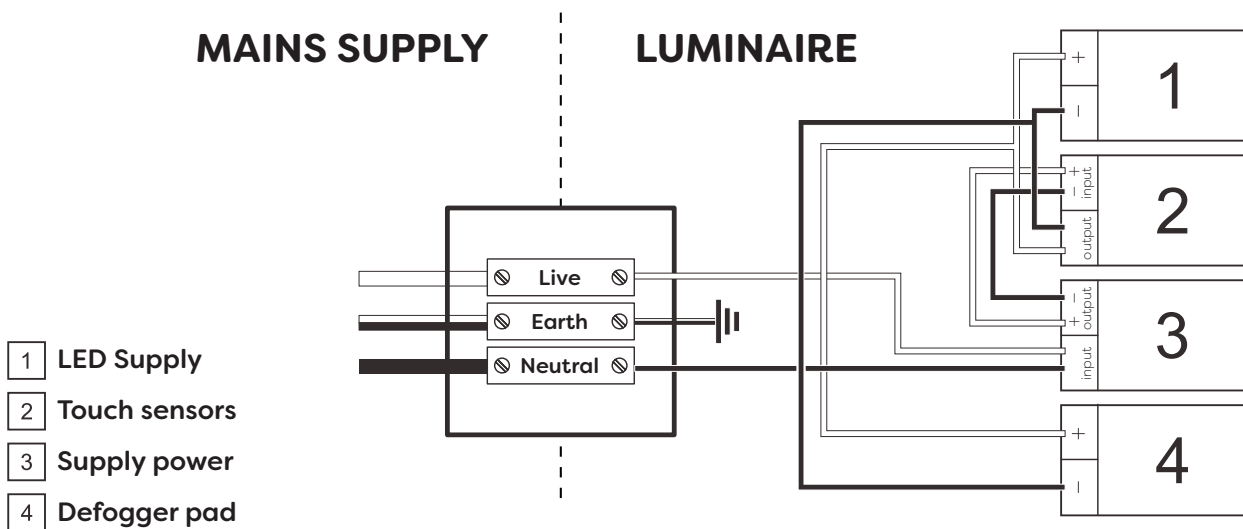

Technical Details

Schematic Diagram

YW-MIRO10

Mirror Weight (kg)	7.60kg
Mirror+Box Weight (kg)	9.80kg
Light Source	LED
Light source average span	50K HOURS
Total Rated Wattage (W)	54W
Lumens (Lm)	3120
Kelvins (K)	3000-6000K

FEATURES
TOUCH SWITCH
DEMISTER
DIMMING
COLOR CHANGE
SHAVER SOCKET
TIME DISPLAY
BLUETOOTH

Technical Details

Data Reference

Front view

Side view

Back view

Bottom view