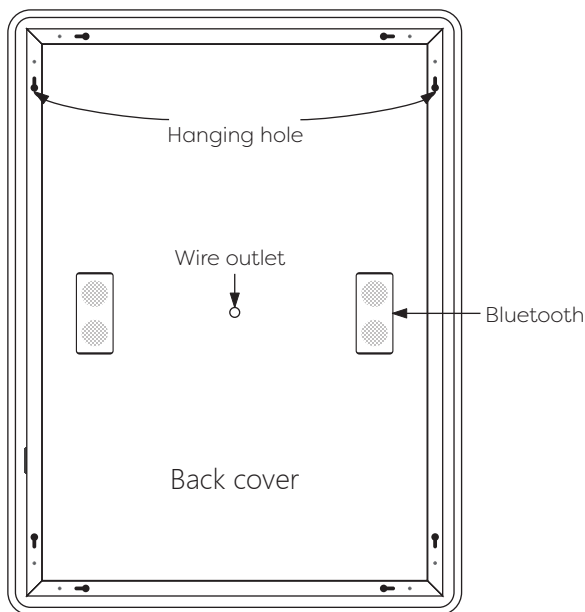

FEATURES
TOUCH SWITCH
DEMISTER
DIMMING
COLOR CHANGE
SHAVER SOCKET
TIME DISPLAY
BLUETOOTH

Technical Details

Data Reference

Front view

Side view

Back view

Bottom view