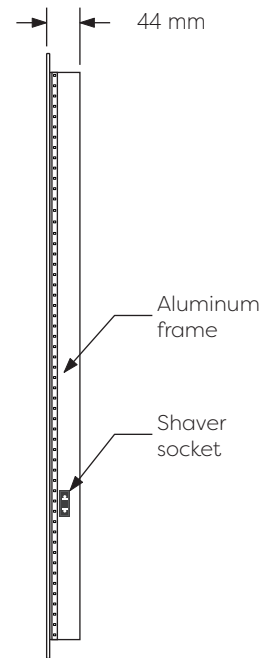

Technical Details

Schematic Diagram

YW-MIRO10

Mirror Weight (kg)	7.60kg
Mirror+Box Weight (kg)	9.80kg
Light Source	LED
Light source average span	50K HOURS
Total Rated Wattage (W)	54W
Lumens (Lm)	3120
Kelvins (K)	3000-6000K

FEATURES
TOUCH SWITCH
DEMISTER
DIMMING
COLOR CHANGE
SHAVER SOCKET
TIME DISPLAY
BLUETOOTH

Technical Details

Data Reference

Front view

Side view

Back view

Bottom view