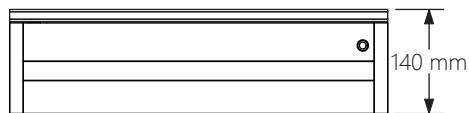

### YW-MIR400

Mirror Weight (kg)	12.65kg
Mirror+Box Weight (kg)	14.70kg
Light Source	LED
Light source average span	50K HOURS
Total Rated Wattage (W)	26W
Lumens (Lm)	2304
Kelvins (K)	6000K

<b>FEATURES</b>
SENSOR SWITCH
DEMISTER
SHAVER SOCKET

## Data Reference

Front view

Side view

Bottom view