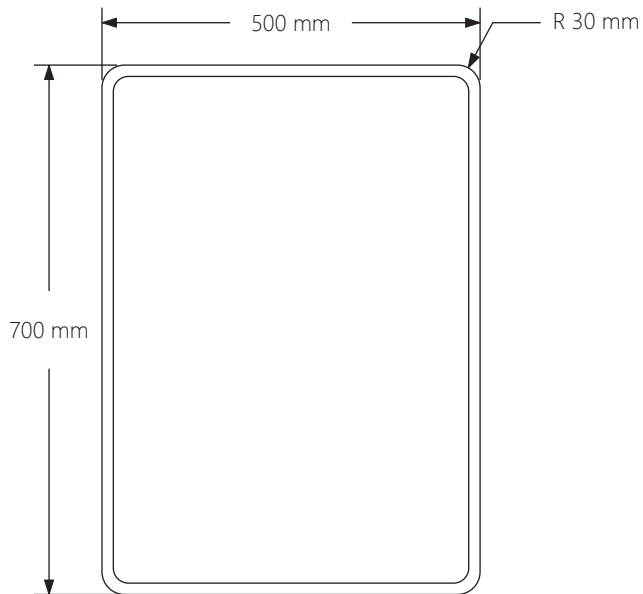

## Schematic Diagram

### YW-MIR400

Mirror Weight (kg)	12.65kg
Mirror+Box Weight (kg)	14.70kg
Light Source	LED
Light source average span	50K HOURS
Total Rated Wattage (W)	26W
Lumens (Lm)	2304
Kelvins (K)	6000K

<b>FEATURES</b>
SENSOR SWITCH
DEMISTER
SHAVER SOCKET

## Data Reference

Front view

Side view

Bottom view