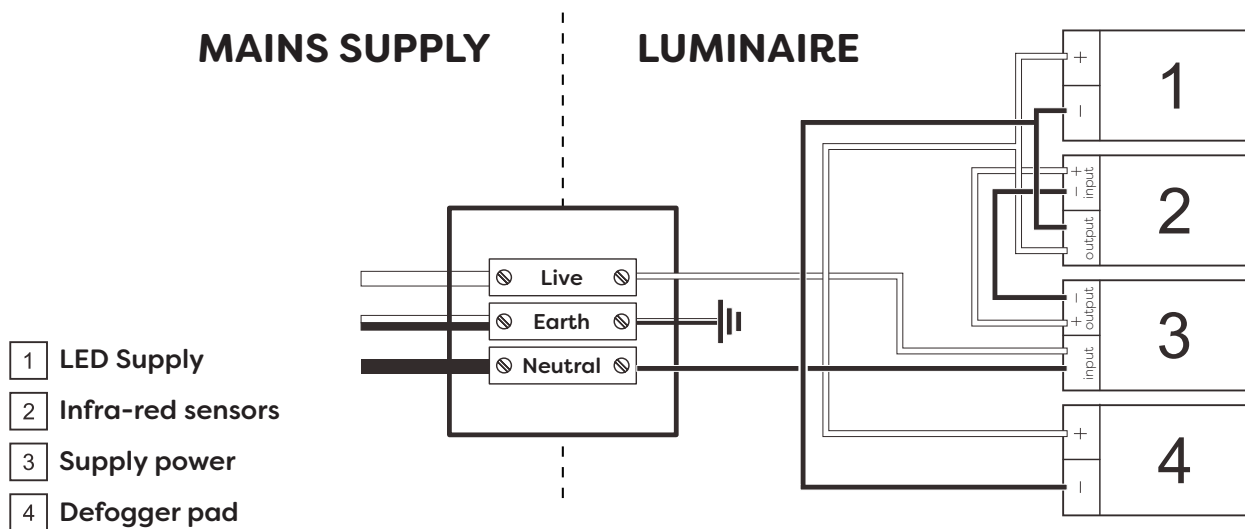

# Technical Details

## Schematic Diagram

### YW-MIR400

Mirror Weight (kg)	12.65kg
Mirror+Box Weight (kg)	14.70kg
Light Source	LED
Light source average span	50K HOURS
Total Rated Wattage (W)	26W
Lumens (Lm)	2304
Kelvins (K)	6000K

<b>FEATURES</b>
SENSOR SWITCH
DEMISTER
SHAVER SOCKET

## Data Reference

Front view

Side view

Bottom view