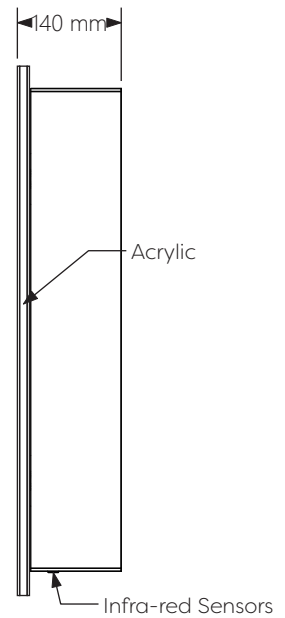

## Schematic Diagram

### YW-MIR400

Mirror Weight (kg)	12.65kg
Mirror+Box Weight (kg)	14.70kg
Light Source	LED
Light source average span	50K HOURS
Total Rated Wattage (W)	26W
Lumens (Lm)	2304
Kelvins (K)	6000K

<b>FEATURES</b>
SENSOR SWITCH
DEMISTER
SHAVER SOCKET

## Data Reference

Front view

Side view

Bottom view