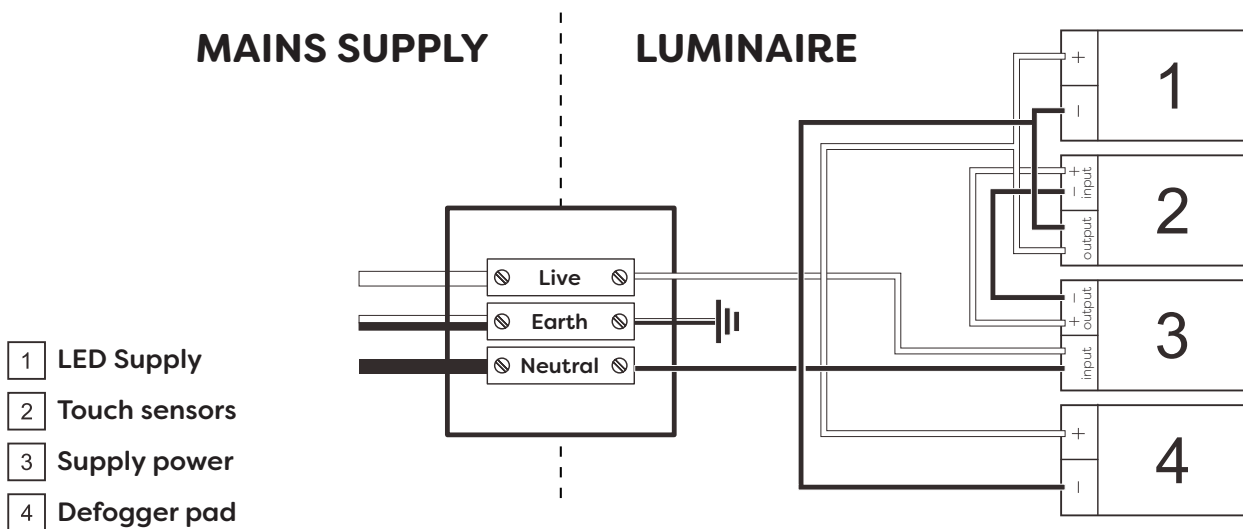

Technical Details

Schematic Diagram

YW-MIRO24

Mirror Weight (kg)	12.60kg
Mirror+Box Weight (kg)	15.60kg
Light Source	LED
Light source average span	50K HOURS
Total Rated Wattage (W)	77W
Lumens (Lm)	4080
Kelvins (K)	3000-6000K

FEATURES
TOUCH SWITCH
DEMISTER
DIMMING
COLOR CHANGE
SHAVER SOCKET
TIME DISPLAY
BLUETOOTH

Technical Details

Data Reference

Front view

Side view

Back view