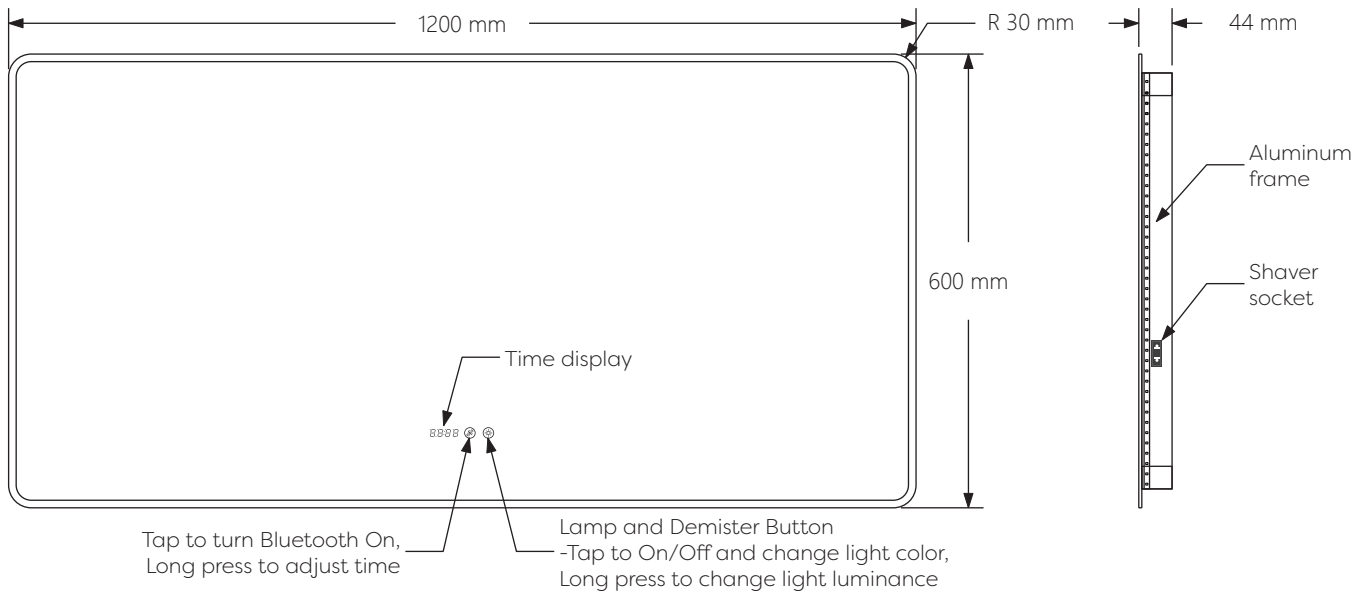

Technical Details

Schematic Diagram

YW-MIRO24

Mirror Weight (kg)	12.60kg
Mirror+Box Weight (kg)	15.60kg
Light Source	LED
Light source average span	50K HOURS
Total Rated Wattage (W)	77W
Lumens (Lm)	4080
Kelvins (K)	3000-6000K

FEATURES
TOUCH SWITCH
DEMISTER
DIMMING
COLOR CHANGE
SHAVER SOCKET
TIME DISPLAY
BLUETOOTH

Technical Details

Data Reference

Front view

Side view

Back view