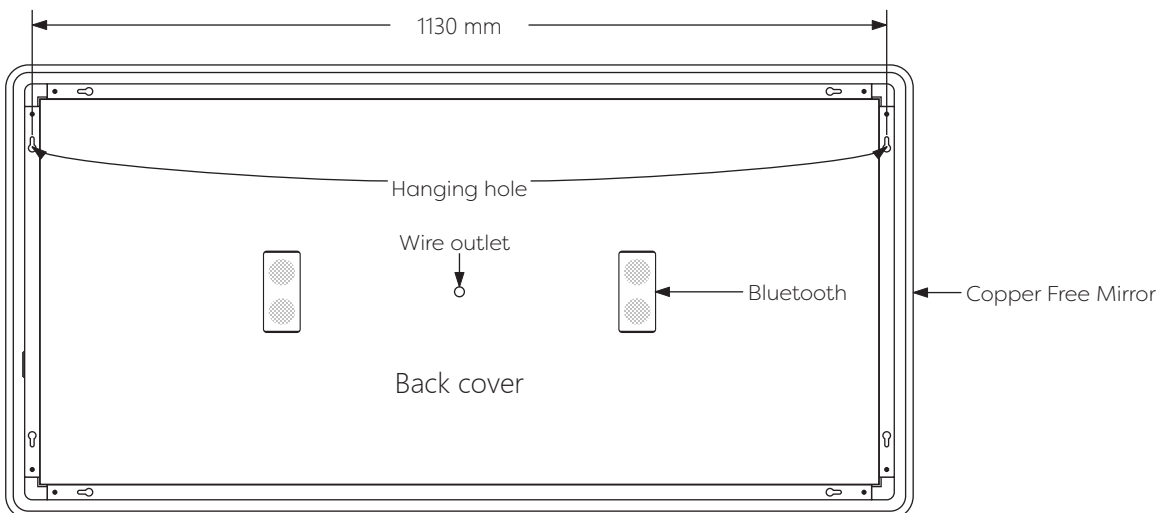

Technical Details

Schematic Diagram

YW-MIRO24

Mirror Weight (kg)	12.60kg
Mirror+Box Weight (kg)	15.60kg
Light Source	LED
Light source average span	50K HOURS
Total Rated Wattage (W)	77W
Lumens (Lm)	4080
Kelvins (K)	3000-6000K

FEATURES
TOUCH SWITCH
DEMISTER
DIMMING
COLOR CHANGE
SHAVER SOCKET
TIME DISPLAY
BLUETOOTH

Technical Details

Data Reference

Front view

Side view

Back view