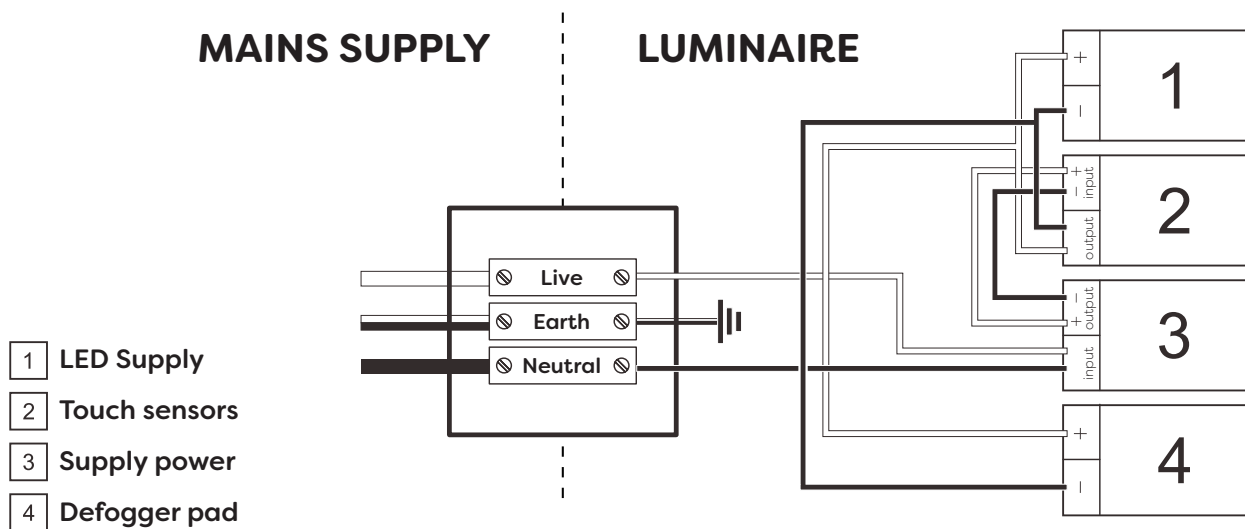

# Technical Details

## Schematic Diagram

**YW-MIRO24**

Mirror Weight (kg)	10.95kg
Mirror+Box Weight (kg)	13.65kg
Light Source	LED
Light source average span	50K HOURS
Total Rated Wattage (W)	84W
Lumens (Lm)	4080
Kelvins (K)	3000-6000K

## Data Reference

Front view

Side view

Back view