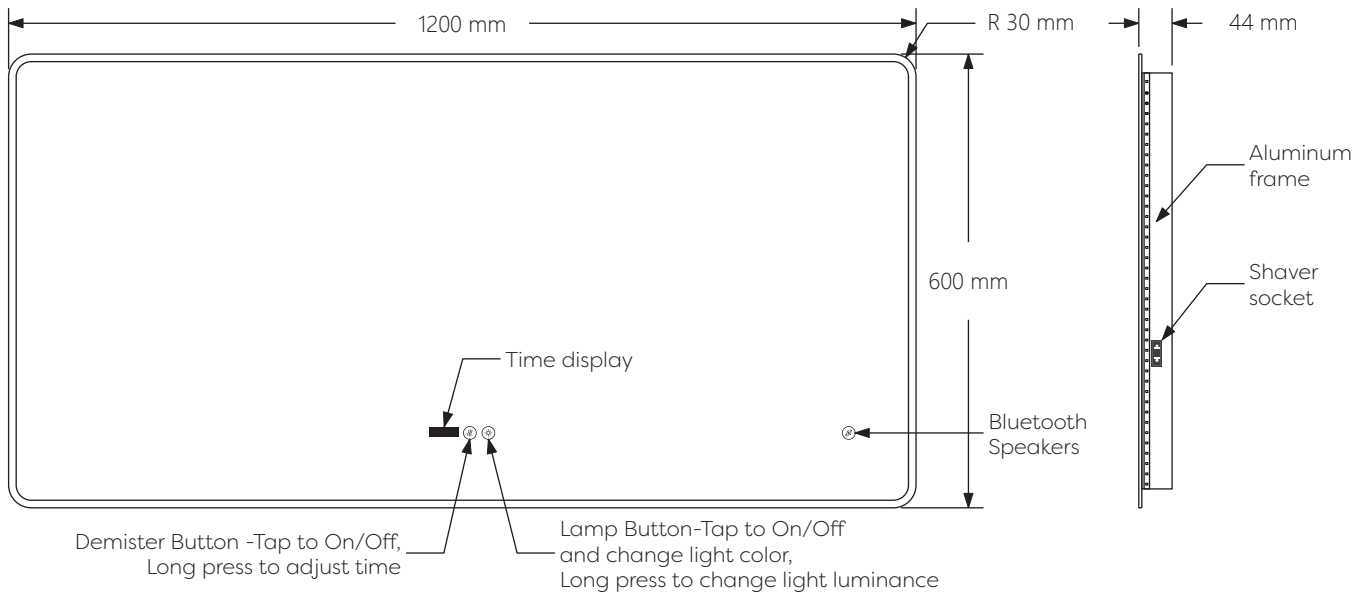

## Schematic Diagram

**YW-MIRO24**

Mirror Weight (kg)	10.95kg
Mirror+Box Weight (kg)	13.65kg
Light Source	LED
Light source average span	50K HOURS
Total Rated Wattage (W)	84W
Lumens (Lm)	4080
Kelvins (K)	3000-6000K

## Data Reference

Front view

Side view

Back view