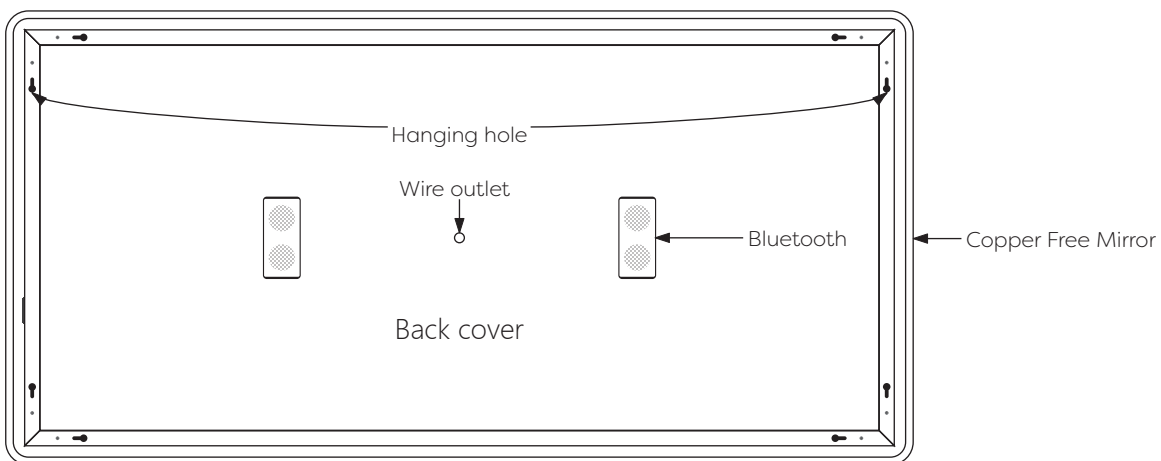

<b>FEATURES</b>
TOUCH SWITCH
DEMISTER
DIMMING
COLOR CHANGE
SHAVER SOCKET
TIME DISPLAY
BLUETOOTH

## Data Reference

Front view

Side view

Back view