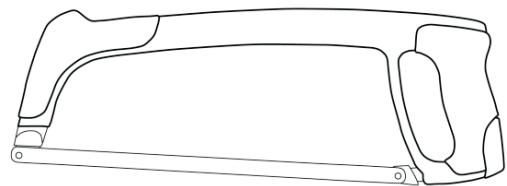

Installation Instructions

GENERAL INFORMATION:

When Cleaning only use a damp cloth. Do NOT use strong or abasive cleaning products.

TOOLS REQUIRED. NOT SUPPLIED.