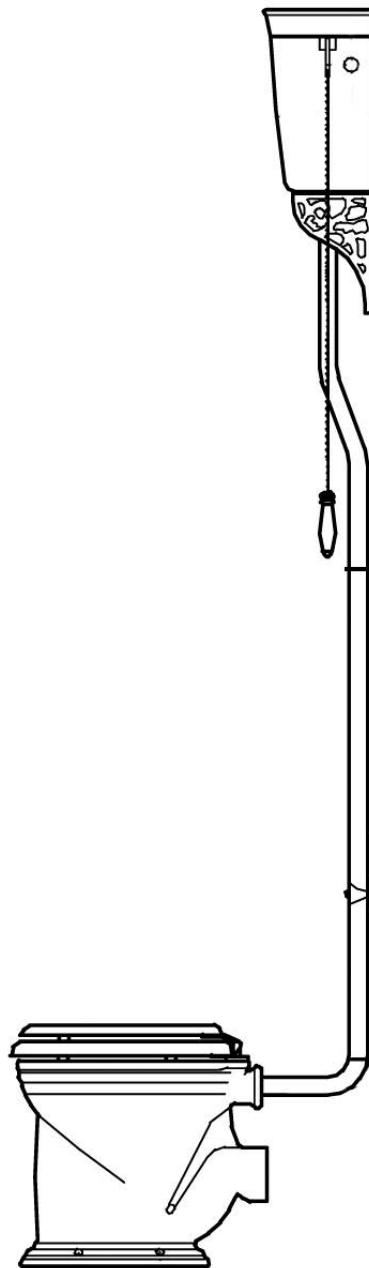

SILVERDALE
GREAT BRITAIN

High Level Cistern Flush Pipe

INSTALLATION INSTRUCTIONS

Installation Instructions

GENERAL INFORMATION:

When Cleaning only use a damp cloth. Do NOT use strong or abasive cleaning products.

TOOLS REQUIRED. NOT SUPPLIED.

Component Checklist

INLET SEAL

**EMBELISHER
& O-RING**

WHITE SOFT WHITE

**CERAMIC
SPACERS**

LEVER & FIXINGS

SEAT BUMPER & BRACKET

UPPER PIPE

LOWER PIPE

VICTORIAN High Level Cistern

High Level Cistern NOUVEAU

BELGRAVIA High Level Cistern

Installation Instructions

Installation Instructions

Installation Instructions