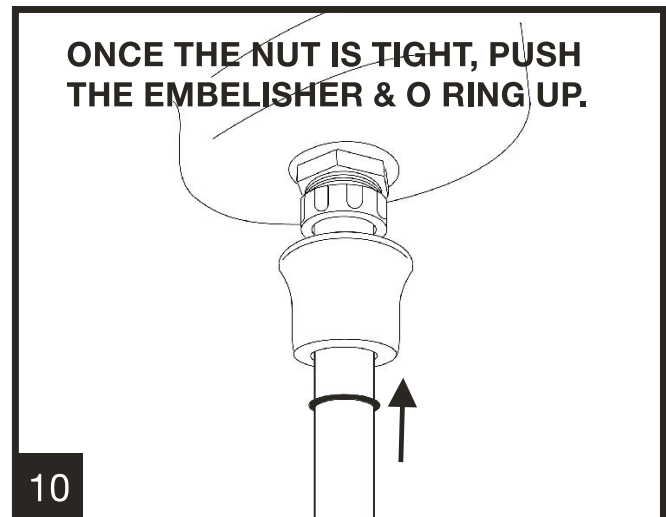

SILVERDALE
GREAT BRITAIN

High Level Cistern Flush Pipe

INSTALLATION INSTRUCTIONS

Installation Instructions

GENERAL INFORMATION:

When Cleaning only use a damp cloth. Do NOT use strong or abasive cleaning products.

TOOLS REQUIRED. NOT SUPPLIED.

Component Checklist

INLET SEAL

**EMBELISHER
& O-RING**

WHITE SOFT WHITE

**CERAMIC
SPACERS**

LEVER & FIXINGS

SEAT BUMPER & BRACKET

UPPER PIPE

LOWER PIPE

VICTORIAN High Level Cistern

High Level Cistern NOUVEAU

BELGRAVIA High Level Cistern

Installation Instructions

Installation Instructions

Installation Instructions