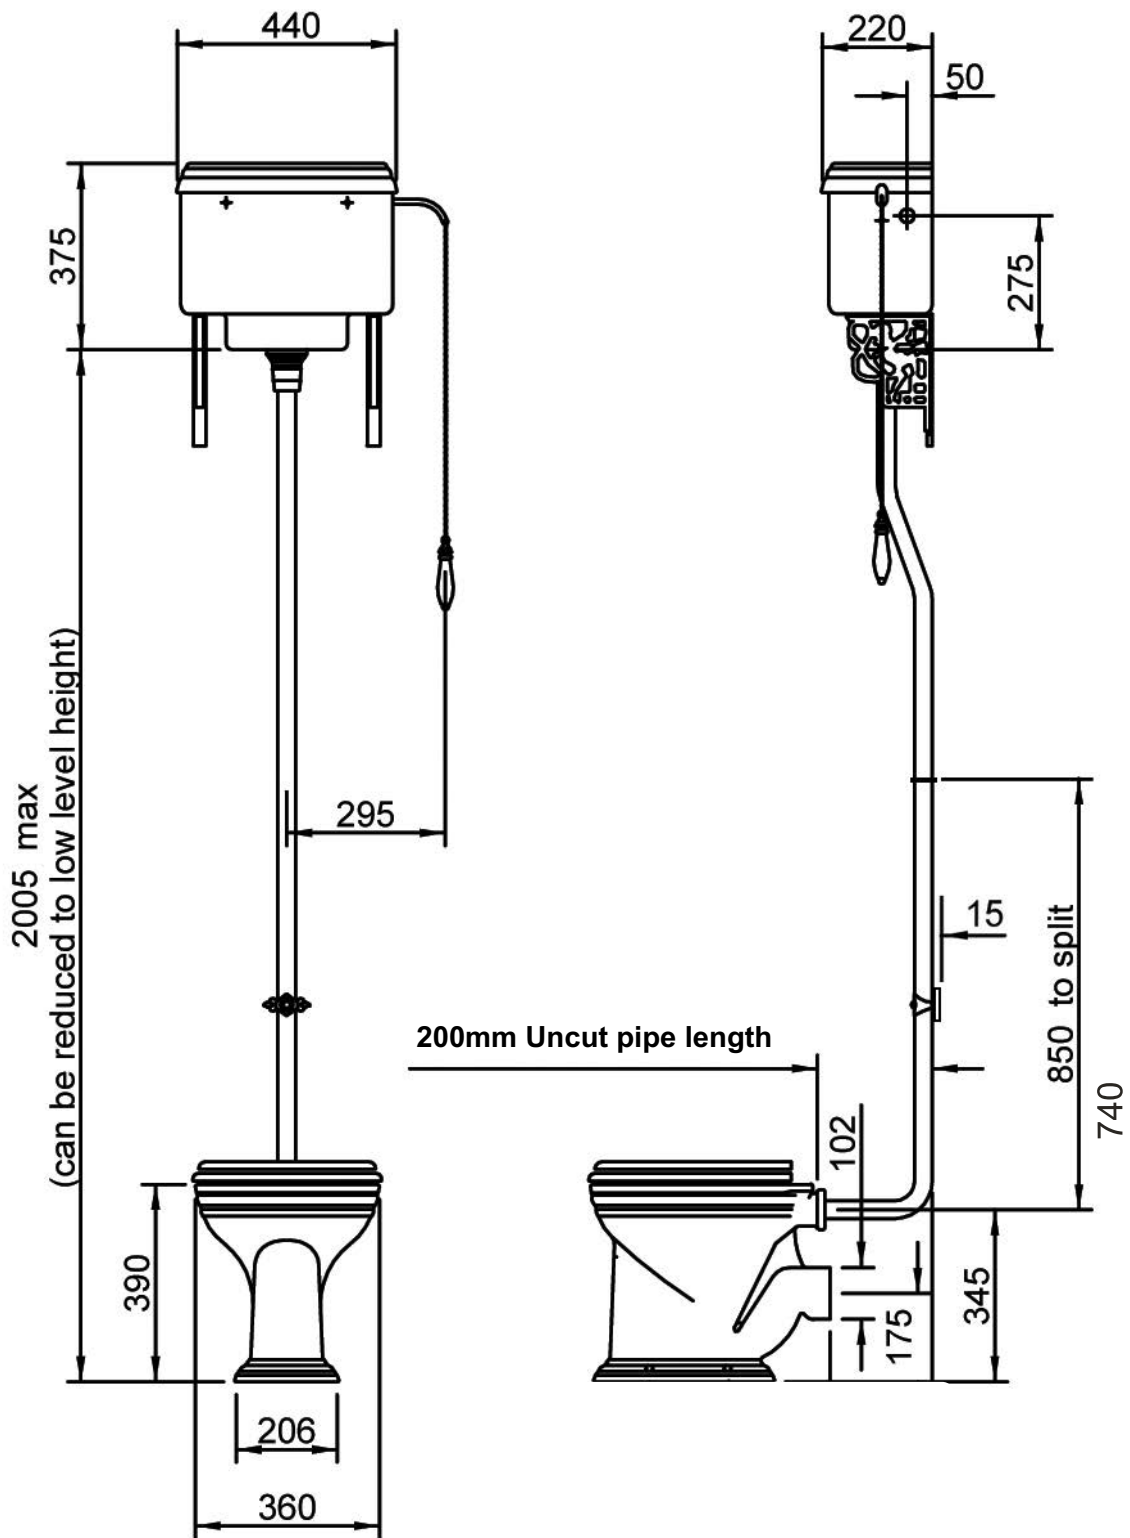

TOOLS REQUIRED. NOT SUPPLIED.

Component Checklist

INLET SEAL

**EMBELISHER
& O-RING**

WHITE SOFT WHITE

**CERAMIC
SPACERS**

LEVER & FIXINGS

SEAT BUMPER & BRACKET

UPPER PIPE

LOWER PIPE

VICTORIAN High Level Cistern

High Level Cistern NOUVEAU

BELGRAVIA High Level Cistern

Installation Instructions

Installation Instructions

Installation Instructions