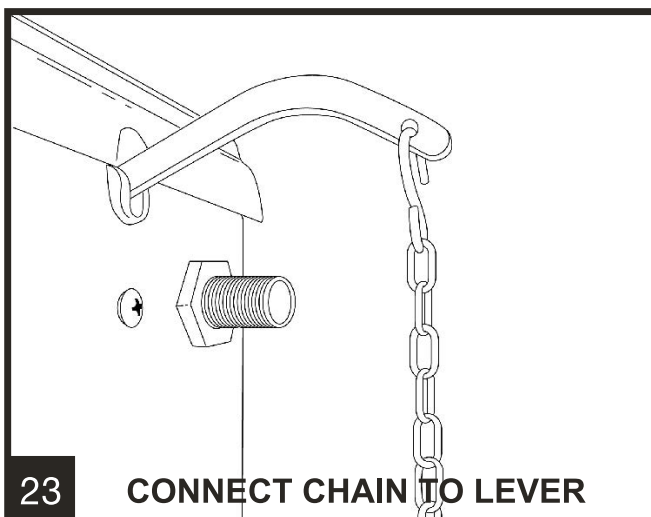

Installation Instructions