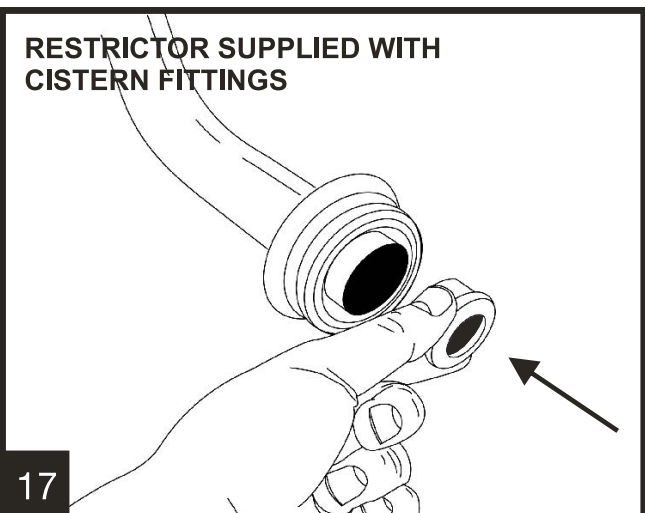

TOOLS REQUIRED. NOT SUPPLIED.

Component Checklist

INLET SEAL

**EMBELISHER
& O-RING**

WHITE SOFT WHITE

**CERAMIC
SPACERS**

LEVER & FIXINGS

SEAT BUMPER & BRACKET

UPPER PIPE

LOWER PIPE

VICTORIAN High Level Cistern

High Level Cistern NOUVEAU

BELGRAVIA High Level Cistern

Installation Instructions

Installation Instructions

Installation Instructions