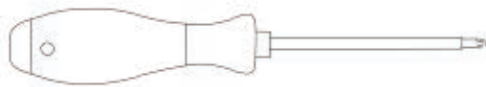

SILVERDALE
GREAT BRITAIN

High Level Cistern Flush Pipe

INSTALLATION INSTRUCTIONS

Installation Instructions

GENERAL INFORMATION:

When Cleaning only use a damp cloth. Do NOT use strong or abasive cleaning products.

TOOLS REQUIRED. NOT SUPPLIED.

Component Checklist

INLET SEAL

**EMBELISHER
& O-RING**

WHITE SOFT WHITE

**CERAMIC
SPACERS**

LEVER & FIXINGS

SEAT BUMPER & BRACKET