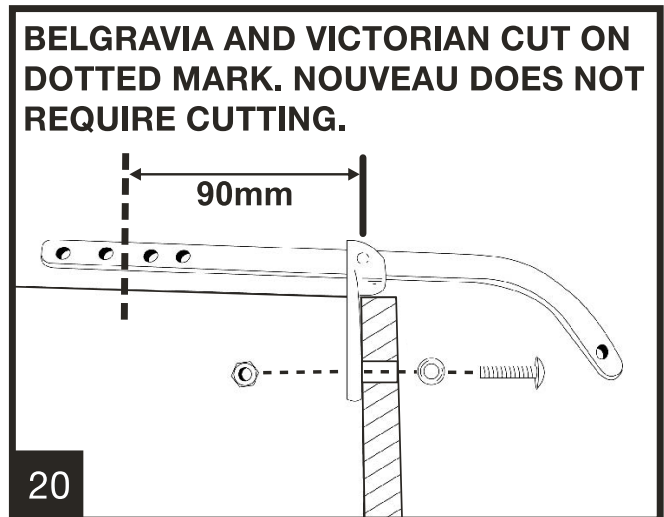

Installation Instructions