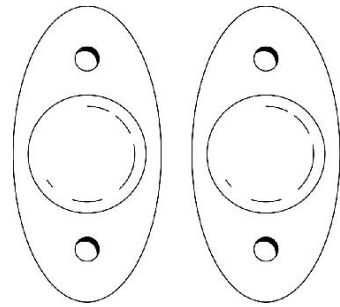

TOOLS REQUIRED. NOT SUPPLIED.

Component Checklist

INLET SEAL

**EMBELISHER
& O-RING**

WHITE SOFT WHITE

**CERAMIC
SPACERS**

LEVER & FIXINGS

SEAT BUMPER & BRACKET

UPPER PIPE

LOWER PIPE

VICTORIAN High Level Cistern

High Level Cistern NOUVEAU

BELGRAVIA High Level Cistern

Installation Instructions

Installation Instructions

Installation Instructions