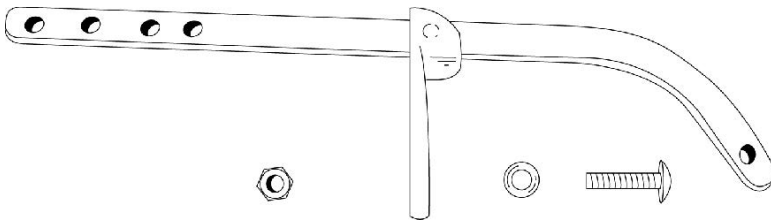

SILVERDALE
GREAT BRITAIN

High Level Cistern Flush Pipe

INSTALLATION INSTRUCTIONS

Installation Instructions

GENERAL INFORMATION:

When Cleaning only use a damp cloth. Do NOT use strong or abasive cleaning products.

TOOLS REQUIRED. NOT SUPPLIED.

Component Checklist

INLET SEAL

**EMBELISHER
& O-RING**

WHITE SOFT WHITE

**CERAMIC
SPACERS**

LEVER & FIXINGS

SEAT BUMPER & BRACKET

UPPER PIPE

LOWER PIPE

VICTORIAN High Level Cistern

High Level Cistern NOUVEAU

BELGRAVIA High Level Cistern

Installation Instructions

Installation Instructions

Installation Instructions