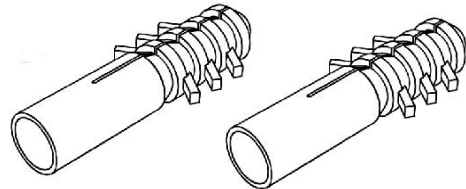

TOOLS REQUIRED. NOT SUPPLIED.

Component Checklist

INLET SEAL

**EMBELISHER
& O-RING**

WHITE SOFT WHITE

**CERAMIC
SPACERS**

LEVER & FIXINGS

SEAT BUMPER & BRACKET

UPPER PIPE

LOWER PIPE

VICTORIAN High Level Cistern

High Level Cistern NOUVEAU

BELGRAVIA High Level Cistern

Installation Instructions

Installation Instructions

Installation Instructions