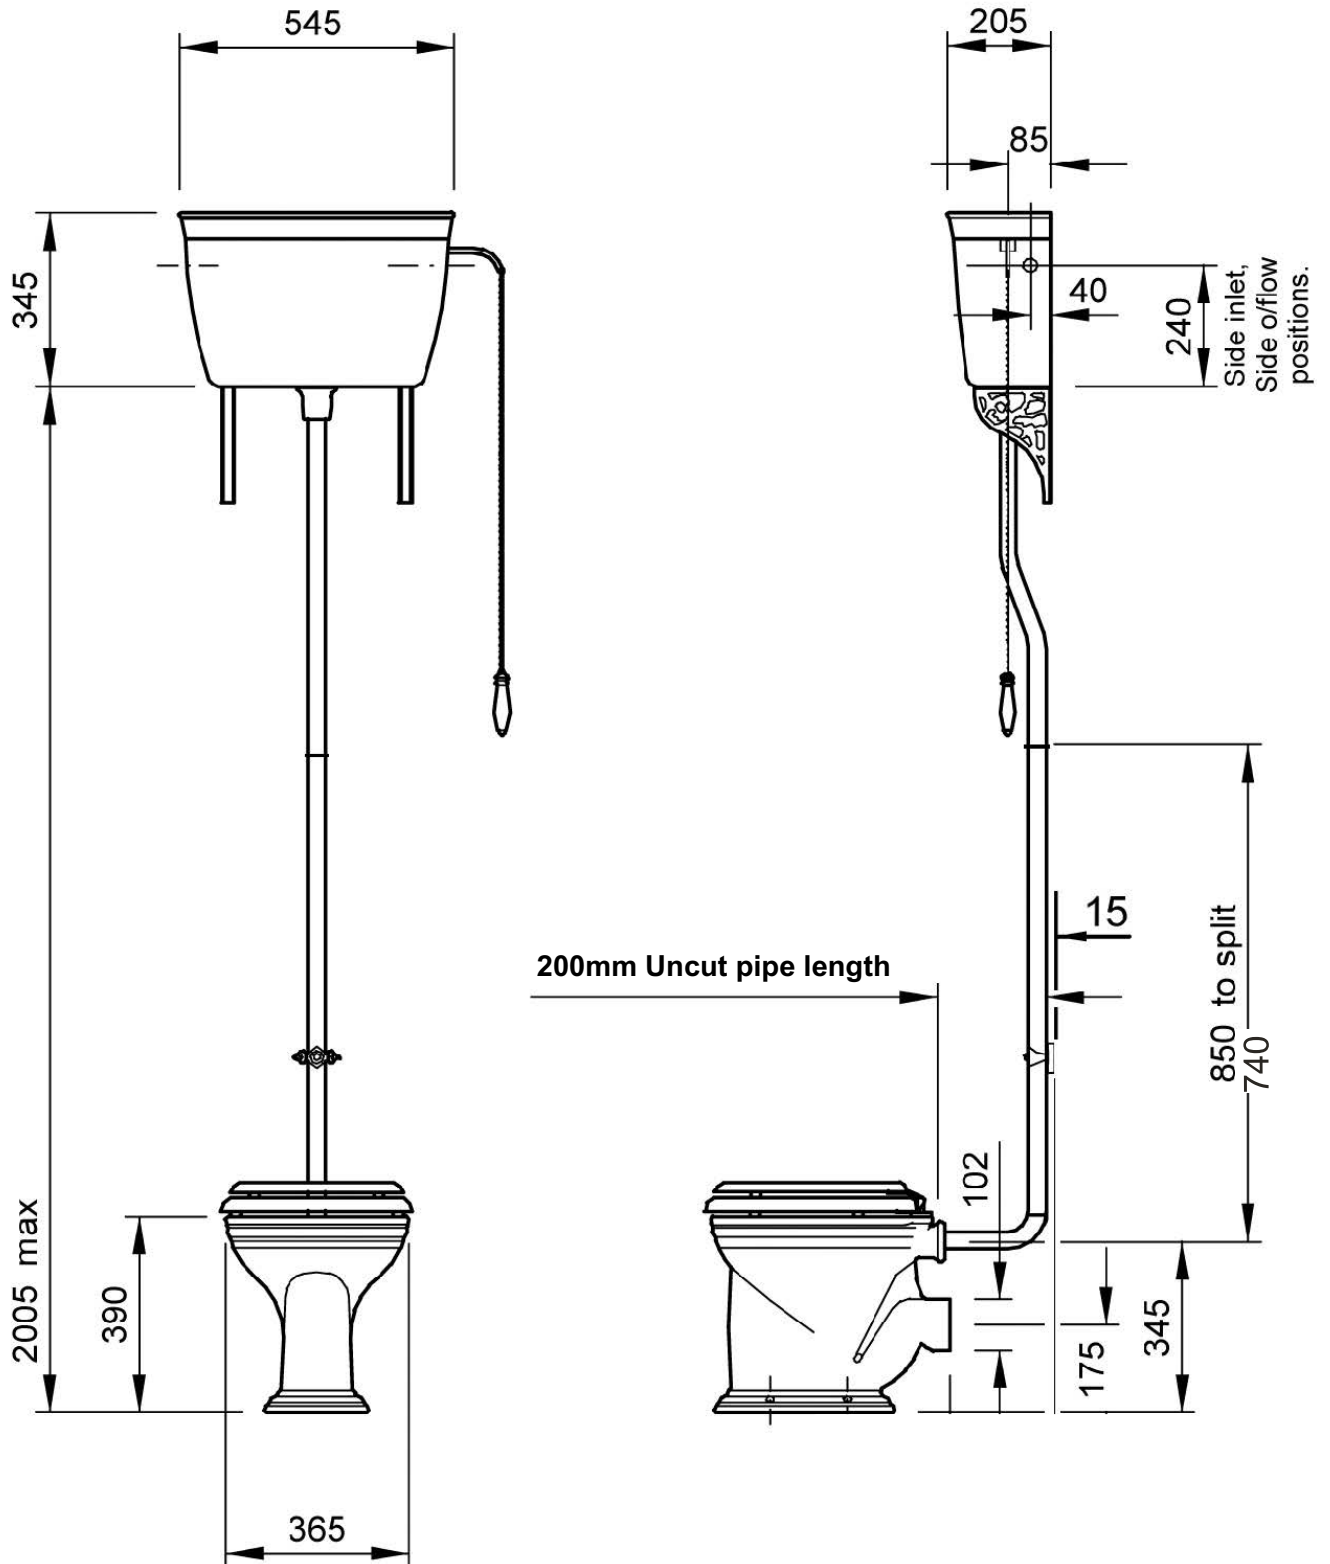

SILVERDALE
GREAT BRITAIN

High Level Cistern Flush Pipe

INSTALLATION INSTRUCTIONS

Installation Instructions

GENERAL INFORMATION:

When Cleaning only use a damp cloth. Do NOT use strong or abasive cleaning products.

UPPER PIPE

LOWER PIPE

VICTORIAN High Level Cistern

High Level Cistern NOUVEAU

BELGRAVIA High Level Cistern

Installation Instructions

Installation Instructions

Installation Instructions