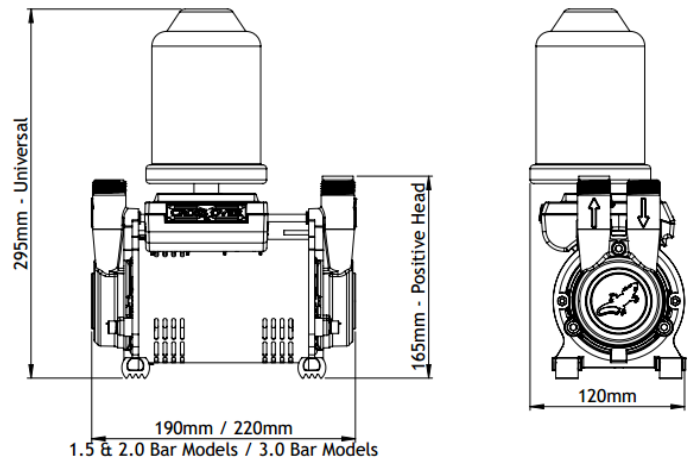

Pump Dimensions

Performance

CT FORCE Technical Specification

Part No.	Description	Specification			Performance			Connection Type			Pump Volumetrics				Packed Pump Volumetrics			
		Electrical Input	Fuse	Pump Type	Pressure (kPa/Bar) at 16ltr/min	Pressure (kPa/Bar) at 8ltr/min	Max pressure (kPa/Bar) closed head	Pump	Hoses	Isolators	Dimensions				Dimensions			
		230/1/50		Regenerative				BSP	Push fit	Isolators integrated into the hoses	Weight (Kg)	Length (mm)	Width (mm)	Height (mm)	Weight (Kg)	Length (mm)	Width (mm)	Height (mm)
CT FORCE																		
FORCE 15 PT FORCE 15 IPT	1.5 Bar Twin End Positive Head Shower Pump	✓	3A	✓	100 (1.0)	130 (1.3)	150 (1.5)	3/4"	22mm 21mm	✓	4.50	190	120	165	5.56	295	215	205
FORCE 20 PT FORCE 20 IPT	2.0 Bar Twin End Positive Head Shower Pump	✓	3A	✓	130 (1.3)	170 (1.7)	200 (2.0)	3/4"	22mm 21mm	✓	4.84	190	120	165	5.89	295	215	205
FORCE 30 PT FORCE 30 IPT	3.0 Bar Twin End Positive Head Shower Pump	✓	3A	✓	200 (2.0)	250 (2.5)	300 (3.0)	3/4"	22mm 21mm	✓	6.37	220	120	165	7.43	295	215	205
FORCE 20 PS FORCE 20 IPS	2.0 Bar Single End Positive Head Shower Pump	✓	3A	✓	130 (1.3)	170 (1.7)	200 (2.0)	3/4"	22mm 21mm	✓	4.22	190	120	165	5.27	295	215	205
FORCE 30 PS FORCE 30 IPS	3.0 Bar Single End Positive Head Shower Pump	✓	3A	✓	200 (2.0)	250 (2.5)	300 (3.0)	3/4"	22mm 21mm	✓	5.75	220	120	165	6.80	295	215	205
CT FORCE																		
FORCE 15 TU FORCE 15 ITU	1.5 Bar Twin End Positive and Negative Head Shower Pump	✓	3A	✓	100 (1.0)	130 (1.3)	150 (1.5)	3/4"	22mm 21mm	✓	5.20	190	130	295	6.32	295	215	365
FORCE 20 TU FORCE 20 ITU	2.0 Bar Twin End Positive and Negative Head Shower Pump	✓	3A	✓	130 (1.3)	170 (1.7)	200 (2.0)	3/4"	22mm 21mm	✓	5.53	190	130	295	6.65	295	215	365
FORCE 30 TU FORCE 30 ITU	3.0 Bar Twin End Positive and Negative Head Shower Pump	✓	3A	✓	200 (2.0)	250 (2.5)	300 (3.0)	3/4"	22mm 21mm	✓	7.07	220	130	295	8.19	295	215	365
FORCE 20 SU FORCE 20 ISU	2.0 Bar Single End Positive and Negative Head Shower Pump	✓	3A	✓	130 (1.3)	170 (1.7)	200 (2.0)	3/4"	22mm 21mm	✓	4.92	190	130	295	6.03	295	215	365
FORCE 30 SU FORCE 30 ISU	3.0 Bar Single End Positive and Negative Head Shower Pump	✓	3A	✓	200 (2.0)	250 (2.5)	300 (3.0)	3/4"	22mm 21mm	✓	6.45	220	130	295	7.56	295	215	365