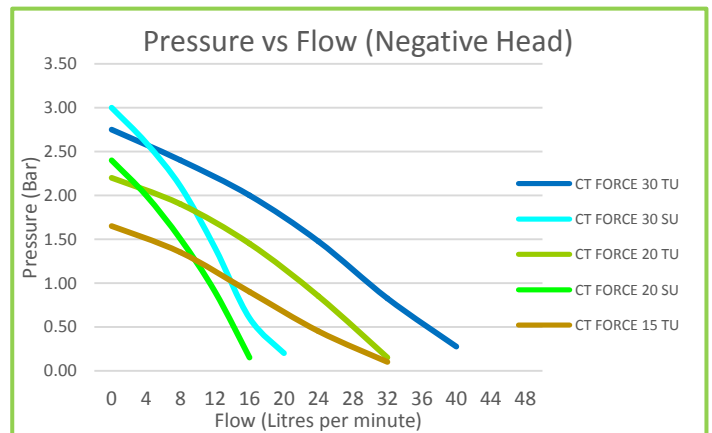

Performance