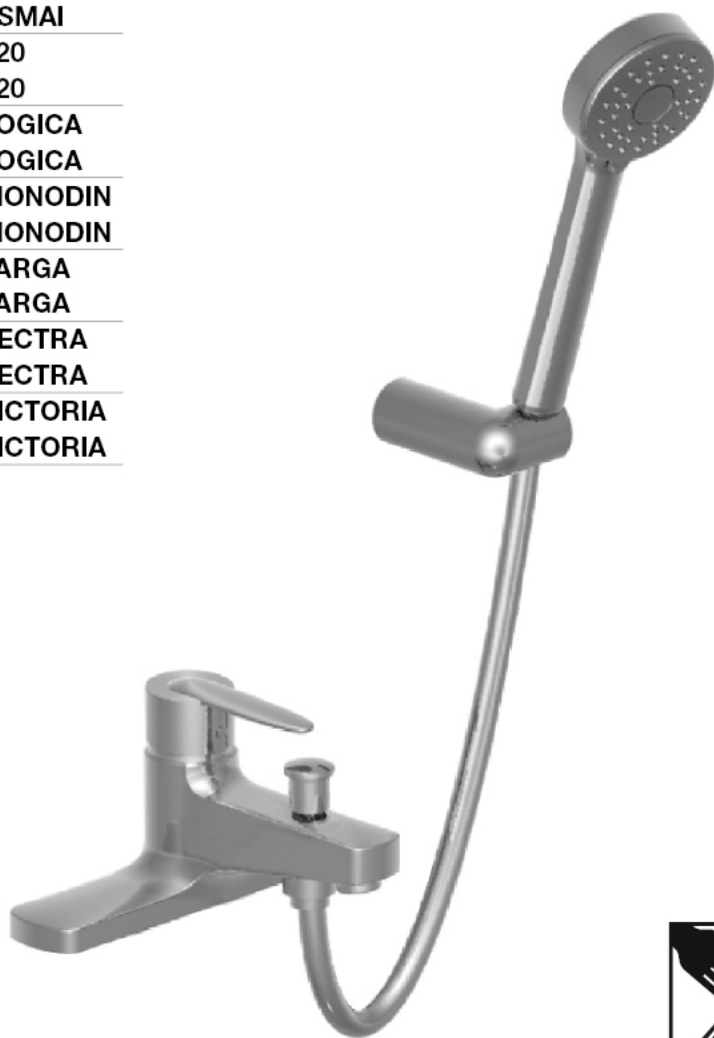

# Roca

## BATH FILLERS / BATH SHOWER MIXERS

5A1831C00	ESMAI
5A1931C00	ESMAI
5A1809C00	L20
5A1909C00	L20
5A1827C00	LOGICA
5A1927C00	LOGICA
5A1807C00	MONODIN
5A1907C00	MONODIN
5A1860C00	TARGA
5A1960C00	TARGA
5A1861C00	VECTRA
5A1961C00	VECTRA
5A1825C00	VICTORIA
5A1925C00	VICTORIA

**A5A1925C00**

**A5A1961C00**

**A5A1960C00**

**A5A1931C00**

**A5A1909C00**

**A5A1907C00**

**A5A1927C00**

**2****A5A1825C00****A5A1861C00****A5A1860C00****A5A1831C00****A5A1809C00****A5A1807C00****A5A1827C00**