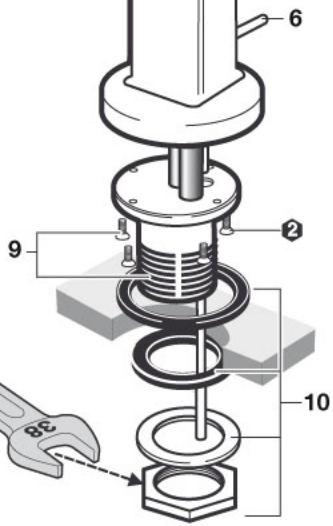

Roca

SINGLE

P
bar

T
°C

Q
(3 bar)

l/min

5A3036

3

5A7536

Ø40

2

Ø60

11

3

4

5

5A3836

6

5A3819

1	AG0075300R	12	AG0007700R	23	AG0110200R
2	AG0096200R	13	AG0007300R	24	AG0008600R
3	A525020309	14	AG0007403R	25	AG0110300R
4	AG0006003R	15	AG0008400R	26	AG0008703R
5	A525004700	16	AG0008009R	27	A525006309
6	AG0007219R	17	AG0007900R	28	AG0009200R
7	AG0007107R	18	AG0007600R	29	AG0008300R
8	AG0007000R	19	AG0008800R	30	AG0109303R
9	AG0008903R	20	AG0008103R	31	AG0055800R
10	AG0033203R	21	AG0007800R		
11	AG0033300R	22	AG0007503R		