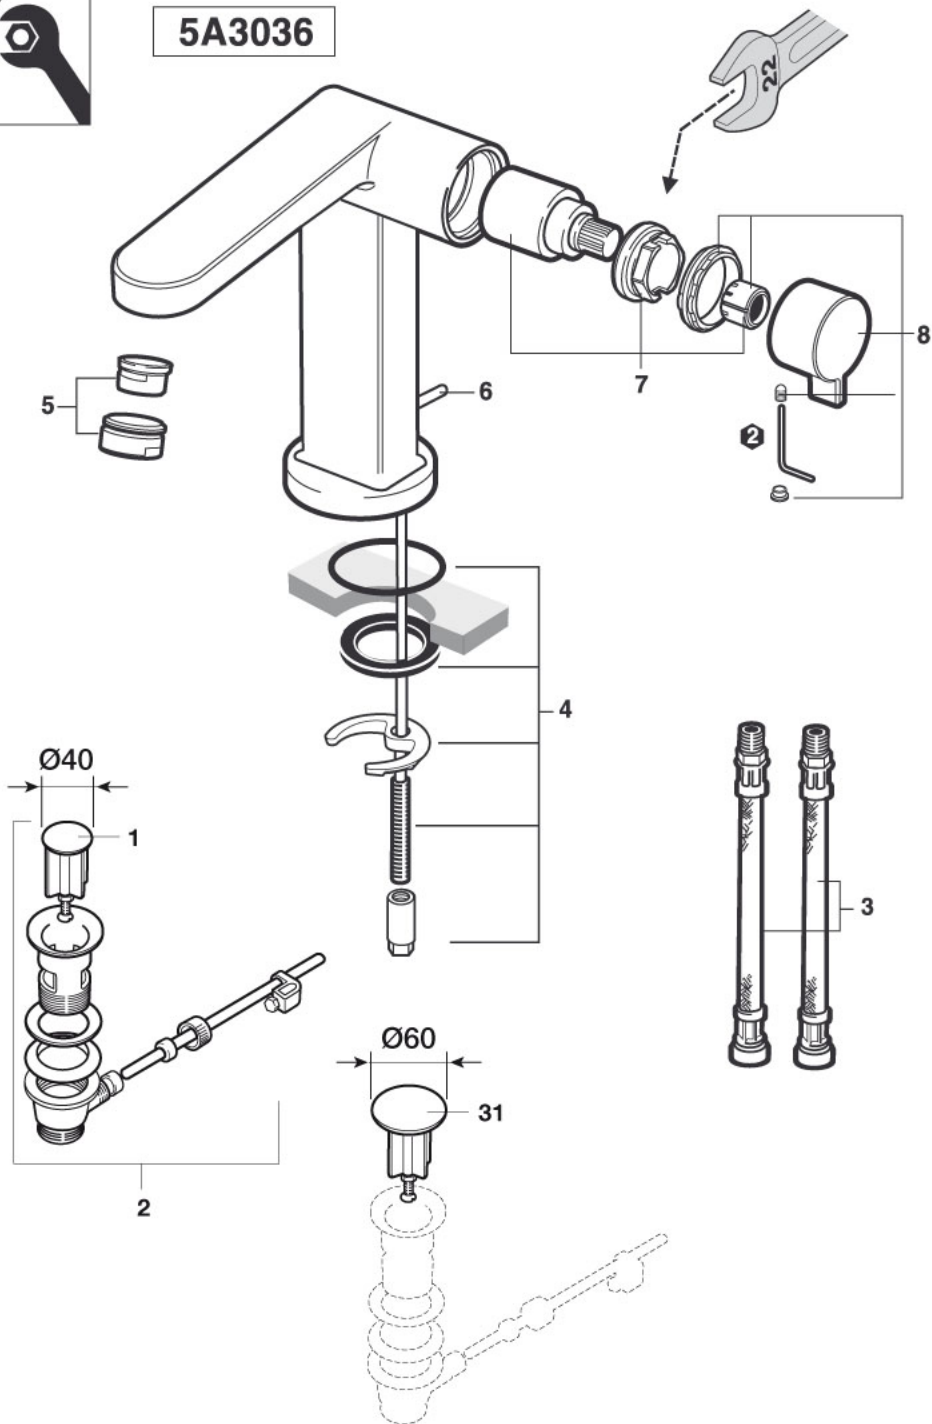

Roca

SINGLE

P
bar

T
°C

Q
(3 bar)

l/min

5A3036

3

5A7536

Ø40

2

Ø60

11

3

4

5

5A3836

6

5A3819

1	AG0075300R	12	AG0007700R	23	AG0110200R
2	AG0096200R	13	AG0007300R	24	AG0008600R
3	A525020309	14	AG0007403R	25	AG0110300R
4	AG0006003R	15	AG0008400R	26	AG0008703R
5	A525004700	16	AG0008009R	27	A525006309
6	AG0007219R	17	AG0007900R	28	AG0009200R
7	AG0007107R	18	AG0007600R	29	AG0008300R
8	AG0007000R	19	AG0008800R	30	AG0109303R
9	AG0008903R	20	AG0008103R	31	AG0055800R
10	AG0033203R	21	AG0007800R		
11	AG0033300R	22	AG0007503R		