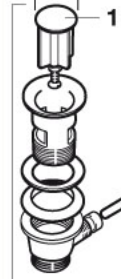

Roca

SINGLE

P
bar

T
°C

Q
(3 bar)

l/min

5A3036

3

5A7536

Ø40

2

Ø60

11

3

4

5

5A3836

6

5A3819

1	AG0075300R	12	AG0007700R	23	AG0110200R
2	AG0096200R	13	AG0007300R	24	AG0008600R
3	A525020309	14	AG0007403R	25	AG0110300R
4	AG0006003R	15	AG0008400R	26	AG0008703R
5	A525004700	16	AG0008009R	27	A525006309
6	AG0007219R	17	AG0007900R	28	AG0009200R
7	AG0007107R	18	AG0007600R	29	AG0008300R
8	AG0007000R	19	AG0008800R	30	AG0109303R
9	AG0008903R	20	AG0008103R	31	AG0055800R
10	AG0033203R	21	AG0007800R		
11	AG0033300R	22	AG0007503R		