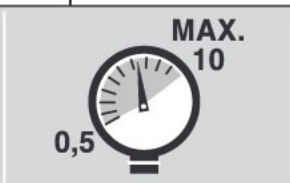

Roca

SINGLE

P
bar

T
°C

Q
(3 bar)

l/min

5A3036

3