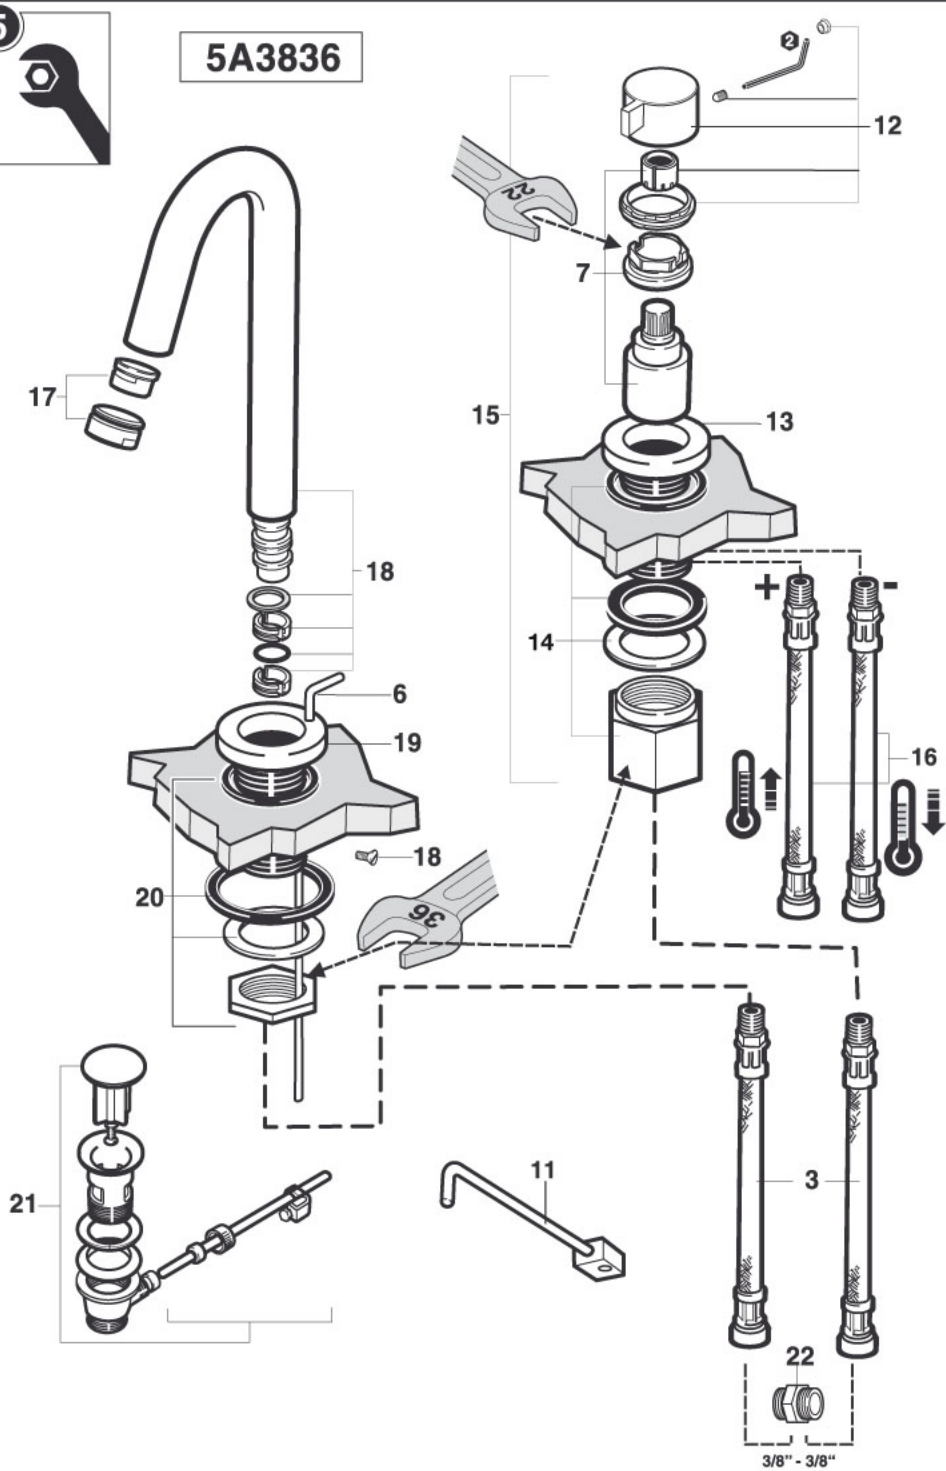

Roca

SINGLE

P
bar

T
°C

Q
(3 bar)

l/min

5A3036

3

5A7536

Ø40

2

Ø60

11

3

4

5

5A3836

6

5A3819

1	AG0075300R	12	AG0007700R	23	AG0110200R
2	AG0096200R	13	AG0007300R	24	AG0008600R
3	A525020309	14	AG0007403R	25	AG0110300R
4	AG0006003R	15	AG0008400R	26	AG0008703R
5	A525004700	16	AG0008009R	27	A525006309
6	AG0007219R	17	AG0007900R	28	AG0009200R
7	AG0007107R	18	AG0007600R	29	AG0008300R
8	AG0007000R	19	AG0008800R	30	AG0109303R
9	AG0008903R	20	AG0008103R	31	AG0055800R
10	AG0033203R	21	AG0007800R		
11	AG0033300R	22	AG0007503R		