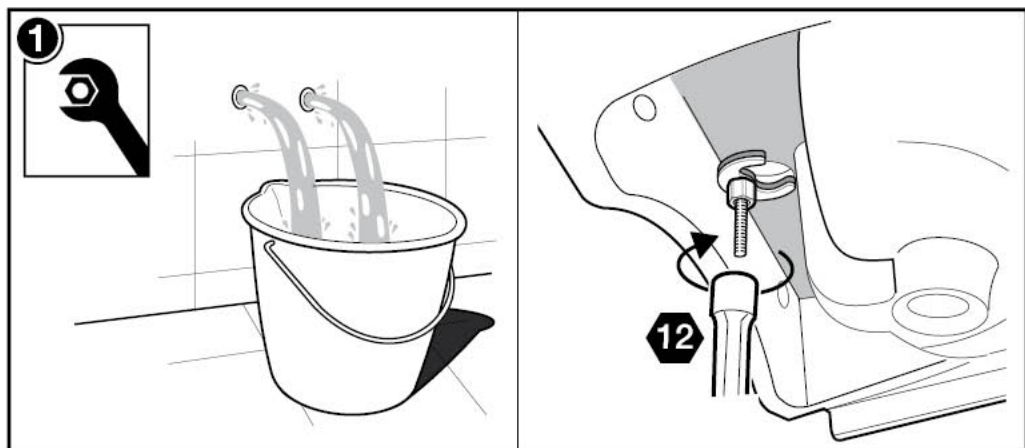

**Roca**

**L90**

 <b>P</b> 	P bar	 MAX 10
 <b>P</b> 	P bar	MIN 1  5 MAX
  <b>T</b>	°C	 80 MAX.
 <b>Q</b> (3 bar)	l/min	 28
	 3 2 	 65 50 
 17		

A5A0901..0

A5A1801..0

Recommended the installation of A526803314 and a waste bathtub with drain