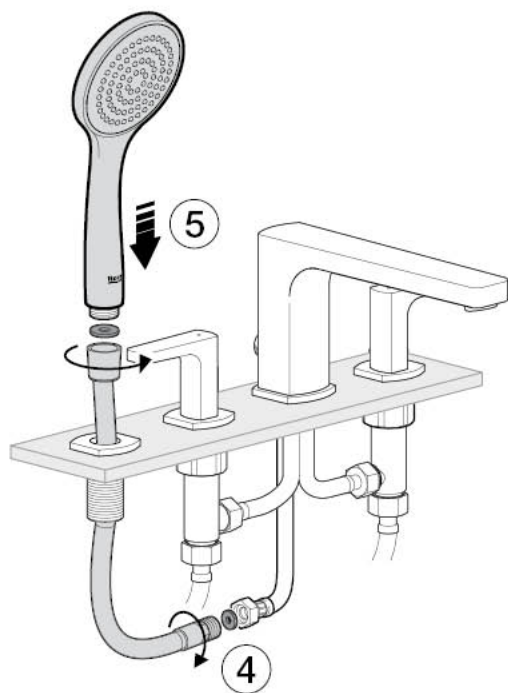

**Roca**

**L90**

 <b>P</b> 	P bar	 MAX 10
 <b>P</b> 	P bar	MIN 1  5 MAX
  <b>T</b>	°C	 80 MAX.
 <b>Q</b> (3 bar)	l/min	 28
	 3 2 	 65 50 
 17		

A5A0901..0

A5A1801..0

Recommended the installation of A526803314 and a waste bathtub with drain