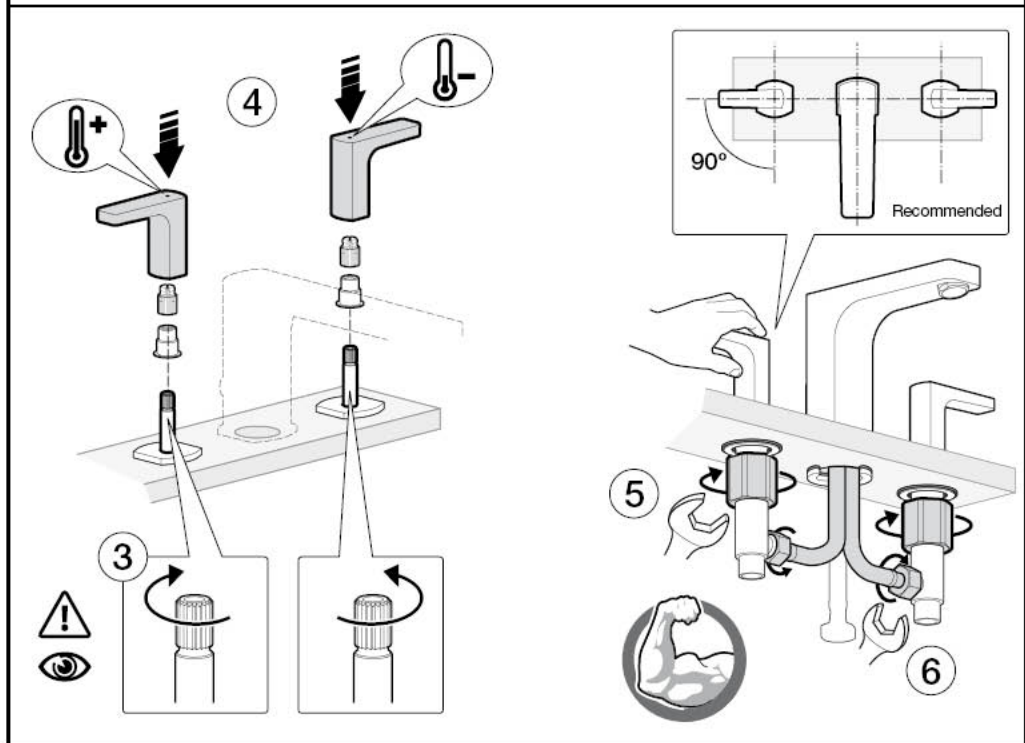

**Roca**

**L90**

 <b>P</b> 	P bar	 MAX 10
 <b>P</b> 	P bar	MIN 1  5 MAX
  <b>T</b>	°C	 80 MAX.
 <b>Q</b> (3 bar)	l/min	 28
	 3 2 	 65 50 
 17		

A5A0901..0

A5A1801..0

Recommended the installation of A526803314 and a waste bathtub with drain