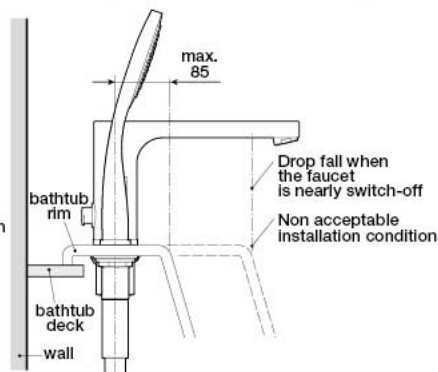

**Roca**

**L90**

 <b>P</b> 	P bar	 MAX 10
 <b>P</b> 	P bar	MIN 1  5 MAX
  <b>T</b>	°C	 80 MAX.
 <b>Q</b> (3 bar)	l/min	 28
	 3 2 	 65 50 
 17		

A5A0901..0

A5A1801..0

Recommended the installation of A526803314 and a waste bathtub with drain