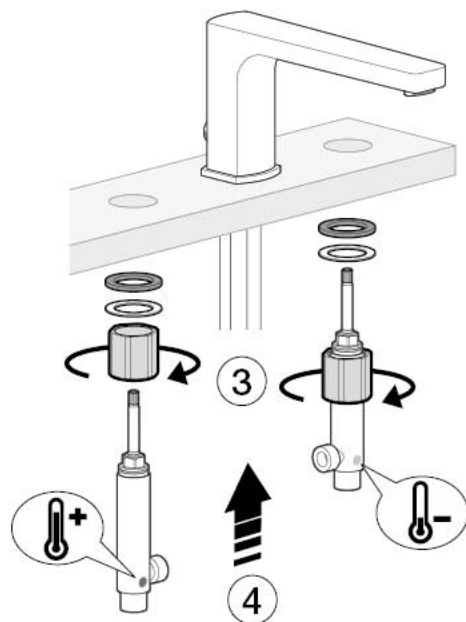

**Roca**

**L90**

 <b>P</b> 	P bar	 MAX 10
 <b>P</b> 	P bar	MIN 1  5 MAX
  <b>T</b>	°C	 80 MAX.
 <b>Q</b> (3 bar)	l/min	 28
	 3 2 	 65 50 
 17		

A5A0901..0

A5A1801..0

Recommended the installation of A526803314 and a waste bathtub with drain