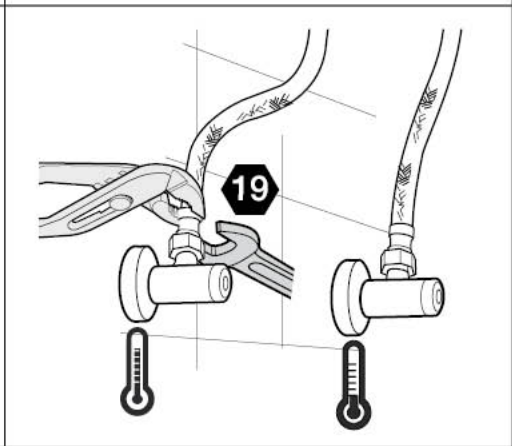

**Roca**

**L90**

 <b>P</b> 	P bar	 MAX 10
 <b>P</b> 	P bar	MIN 1  5 MAX
  <b>T</b>	°C	 80 MAX.
 <b>Q</b> (3 bar)	l/min	 28
	 3 2 	 65 50 
 17		

A5A0901..0

A5A1801..0

Recommended the installation of A526803314 and a waste bathtub with drain

1 - A525003600	7 - AG0049003R	13 - AB0030900R
2 - A525023600	8 - AG0048000R	14 - AG0048303R
3 - A525024200	9 - A525006903	15 - AG0048100R
4 - AG0044200R	10 - AG0048509R	16 - AG0045000R
5 - AG0048600R	11 - AG0009709R	17 - AG0043907R
6 - AG0048703R	12 - A525021403	