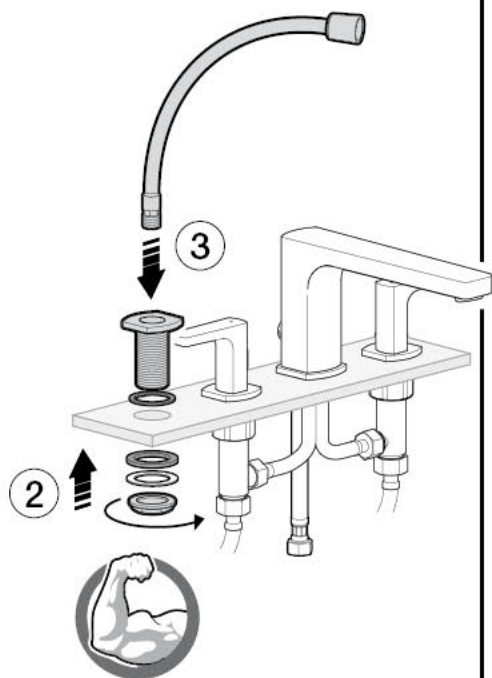

**Roca**

**L90**

 <b>P</b> 	P bar	 MAX 10
 <b>P</b> 	P bar	MIN 1  5 MAX
  <b>T</b>	°C	 80 MAX.
 <b>Q</b> (3 bar)	l/min	 28
	 3 2 	 65 50 
 17		

A5A0901..0

A5A1801..0

Recommended the installation of A526803314 and a waste bathtub with drain

1 - A525003600	7 - AG0049003R	13 - AB0030900R
2 - A525023600	8 - AG0048000R	14 - AG0048303R
3 - A525024200	9 - A525006903	15 - AG0048100R
4 - AG0044200R	10 - AG0048509R	16 - AG0045000R
5 - AG0048600R	11 - AG0009709R	17 - AG0043907R
6 - AG0048703R	12 - A525021403	