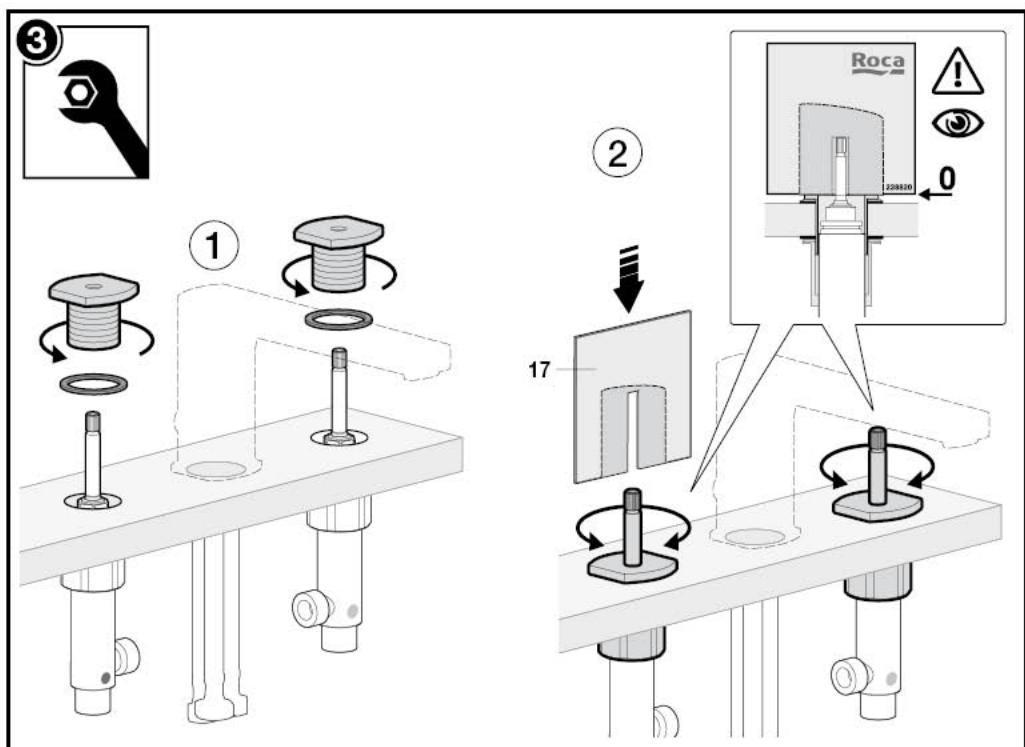

**Roca**

**L90**

 <b>P</b> 	P bar	 MAX 10
 <b>P</b> 	P bar	MIN 1  5 MAX
  <b>T</b>	°C	 80 MAX.
 <b>Q</b> (3 bar)	l/min	 28
	 3 2 	 65 50 
 17		

A5A0901..0

A5A1801..0

Recommended the installation of A526803314 and a waste bathtub with drain