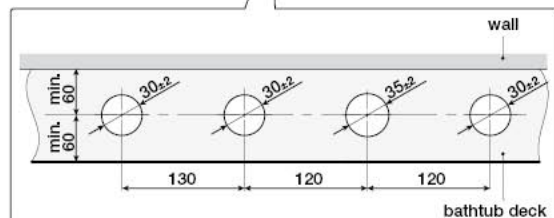

**Roca**

**L90**

 <b>P</b> 	P bar	 MAX 10
 <b>P</b> 	P bar	MIN 1  5 MAX
  <b>T</b>	°C	 80 MAX.
 <b>Q</b> (3 bar)	l/min	 28
	 3 2 	 65 50 
 17		

A5A0901..0

A5A1801..0

Recommended the installation of A526803314 and a waste bathtub with drain