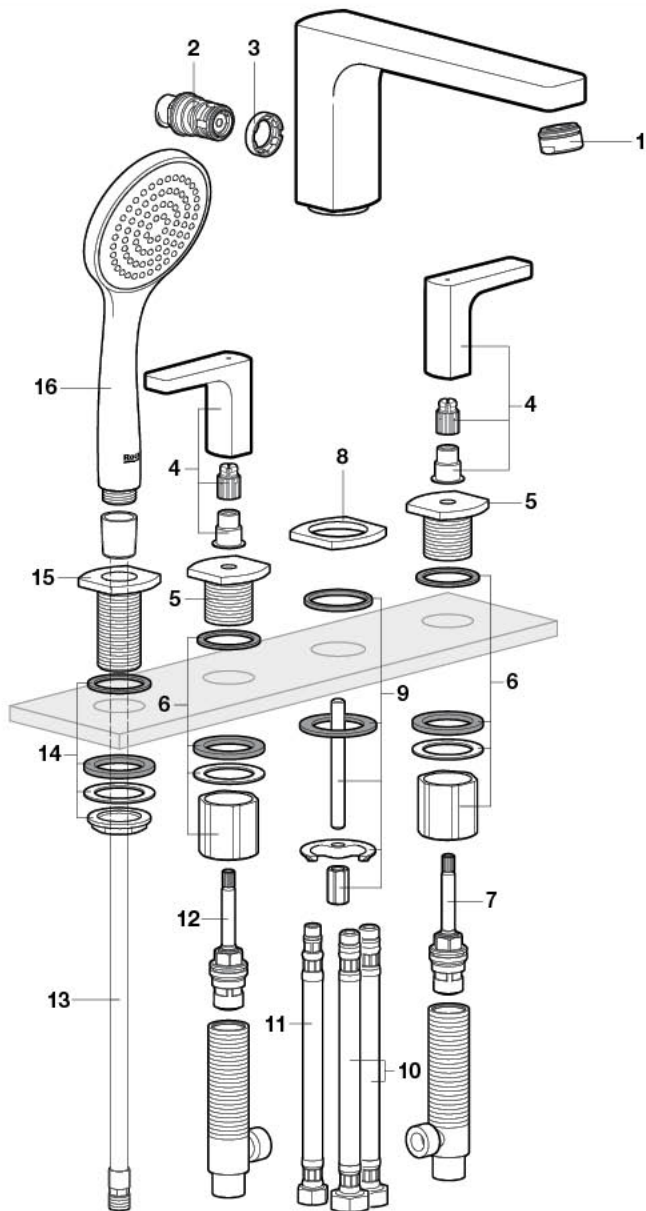

**Roca**

**L90**

 <b>P</b> 	P bar	 MAX 10
 <b>P</b> 	P bar	MIN 1  5 MAX
  <b>T</b>	°C	 80 MAX.
 <b>Q</b> (3 bar)	l/min	 28
	 3 2 	 65 50 
 17		

A5A0901..0

A5A1801..0

Recommended the installation of A526803314 and a waste bathtub with drain

1 - A525003600	7 - AG0049003R	13 - AB0030900R
2 - A525023600	8 - AG0048000R	14 - AG0048303R
3 - A525024200	9 - A525006903	15 - AG0048100R
4 - AG0044200R	10 - AG0048509R	16 - AG0045000R
5 - AG0048600R	11 - AG0009709R	17 - AG0043907R
6 - AG0048703R	12 - A525021403	