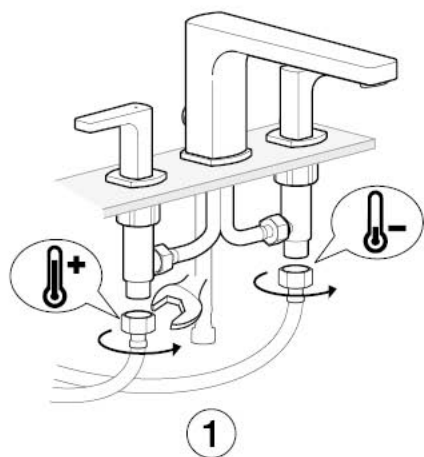

**Roca**

**L90**

 <b>P</b> 	P bar	 MAX 10
 <b>P</b> 	P bar	MIN 1  5 MAX
  <b>T</b>	°C	 80 MAX.
 <b>Q</b> (3 bar)	l/min	 28
	 3 2 	 65 50 
 17		

A5A0901..0

A5A1801..0

Recommended the installation of A526803314 and a waste bathtub with drain

1 - A525003600	7 - AG0049003R	13 - AB0030900R
2 - A525023600	8 - AG0048000R	14 - AG0048303R
3 - A525024200	9 - A525006903	15 - AG0048100R
4 - AG0044200R	10 - AG0048509R	16 - AG0045000R
5 - AG0048600R	11 - AG0009709R	17 - AG0043907R
6 - AG0048703R	12 - A525021403	