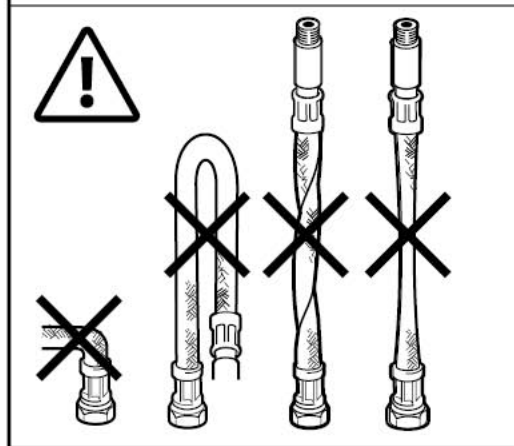

**Roca**

**L90**

 <b>P</b> 	P bar	 MAX 10
 <b>P</b> 	P bar	MIN 1  5 MAX
  <b>T</b>	°C	 80 MAX.
 <b>Q</b> (3 bar)	l/min	 28
	 3 2 	 65 50 
 17		

A5A0901..0

A5A1801..0

Recommended the installation of A526803314 and a waste bathtub with drain

1 - A525003600	7 - AG0049003R	13 - AB0030900R
2 - A525023600	8 - AG0048000R	14 - AG0048303R
3 - A525024200	9 - A525006903	15 - AG0048100R
4 - AG0044200R	10 - AG0048509R	16 - AG0045000R
5 - AG0048600R	11 - AG0009709R	17 - AG0043907R
6 - AG0048703R	12 - A525021403	