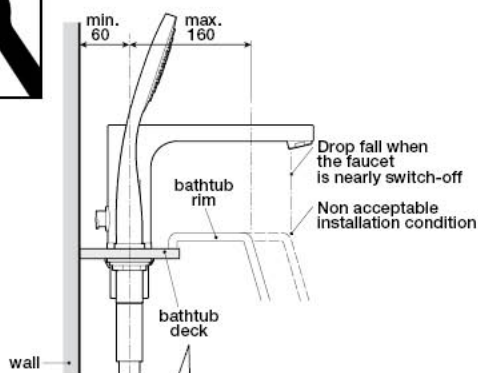

**Roca**

**L90**

 <b>P</b> 	P bar	 MAX 10
 <b>P</b> 	P bar	MIN 1  5 MAX
  <b>T</b>	°C	 80 MAX.
 <b>Q</b> (3 bar)	l/min	 28
	 3 2 	 65 50 
 17		

A5A0901..0

A5A1801..0

Recommended the installation of A526803314 and a waste bathtub with drain