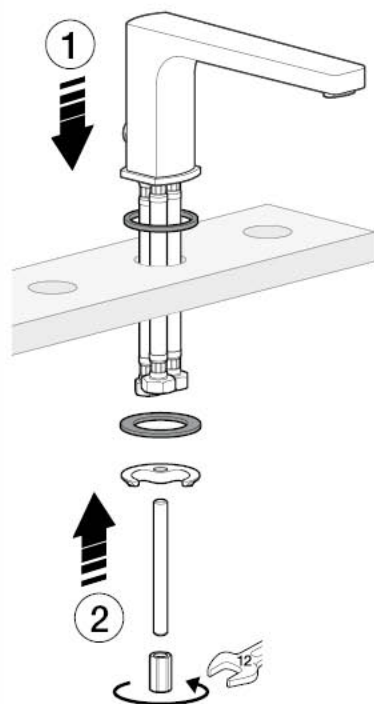

**Roca**

**L90**

 <b>P</b> 	P bar	 MAX 10
 <b>P</b> 	P bar	MIN 1  5 MAX
  <b>T</b>	°C	 80 MAX.
 <b>Q</b> (3 bar)	l/min	 28
	 3 2 	 65 50 
 17		

A5A0901..0

A5A1801..0

Recommended the installation of A526803314 and a waste bathtub with drain

1 - A525003600	7 - AG0049003R	13 - AB0030900R
2 - A525023600	8 - AG0048000R	14 - AG0048303R
3 - A525024200	9 - A525006903	15 - AG0048100R
4 - AG0044200R	10 - AG0048509R	16 - AG0045000R
5 - AG0048600R	11 - AG0009709R	17 - AG0043907R
6 - AG0048703R	12 - A525021403	