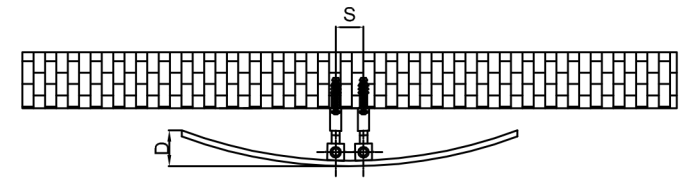

RIESI - 1200

Top View

SUPPLIED INSTALLATION ACCESSORIES

SCREW 4 PCS

WALL PLUG 4 PCS

INSERT 4 PCS

GRAB SCREW 4 PCS

BRACKET 4 PCS

AIR VENT 1 PCS

ALIEN KEY 1 PCS

BLANKING PLUG 1 PCS

MATERIAL DETAILS

-Vertical Mounting
-Optional 304 QUALITY STAINLESS STEEL TOWEL RADIATOR: (RNS-RIE612 : RIESI RADIATOR)
-POLISHED
-Max Operational Pressure: 10 Bar
-Inlet/Outlet: 1/2" Female Pipe Thread
-All Dimensions are in mm

Product Name	Product Code	Height	Width	Thickness	Plumbing Axes Center to Center	Hanger Axes Horizontal	Hanger to Bottom of the Product	Hanger Axes Vertical	Water Volume	Empty Weight	Thermal Output
		H	W	D	C	S	F	G	-	-	Watt - BTU/hr (Δ50°)
		mm	mm	mm	mm	mm	mm	mm	L	kg	
RIESI 1200 X 600	RNS-RIE612	1200	600	64	50	50	1140	1080	3.45	10.18	711 - 2426