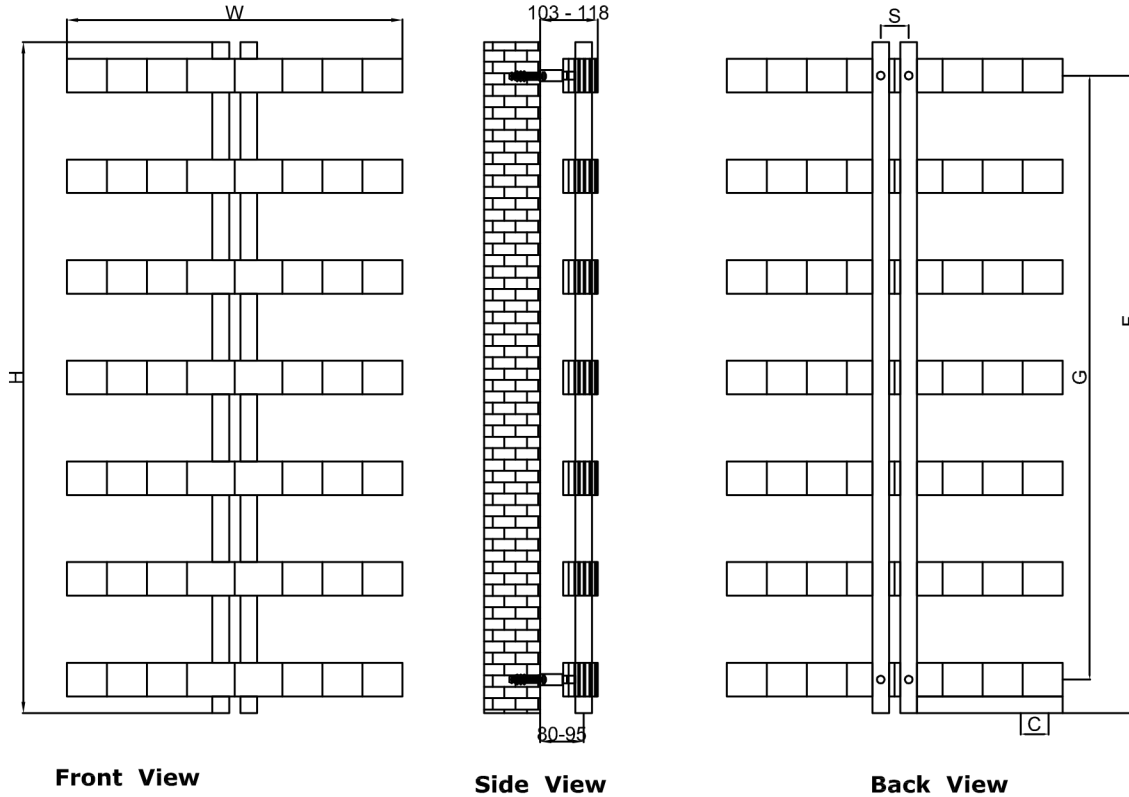

RIESI - 1200

Top View

SUPPLIED INSTALLATION ACCESSORIES

SCREW 4 PCS

WALL PLUG 4 PCS

INSERT 4 PCS

GRAB SCREW 4 PCS

BRACKET 4 PCS

Product Name	Product Code	Height	Width	Thickness	Plumbing Axes Center to Center	Hanger Axes Horizontal	Hanger to Bottom of the Product	Hanger Axes Vertical	Water Volume	Empty Weight	Thermal Output
		H	W	D	C	S	F	G	-	-	Watt - BTU/hr (Δ50°)
		mm	mm	mm	mm	mm	mm	mm	L	kg	
RIESI 1200 X 600	RNS-RIE612	1200	600	64	50	50	1140	1080	3.45	10.18	711 - 2426